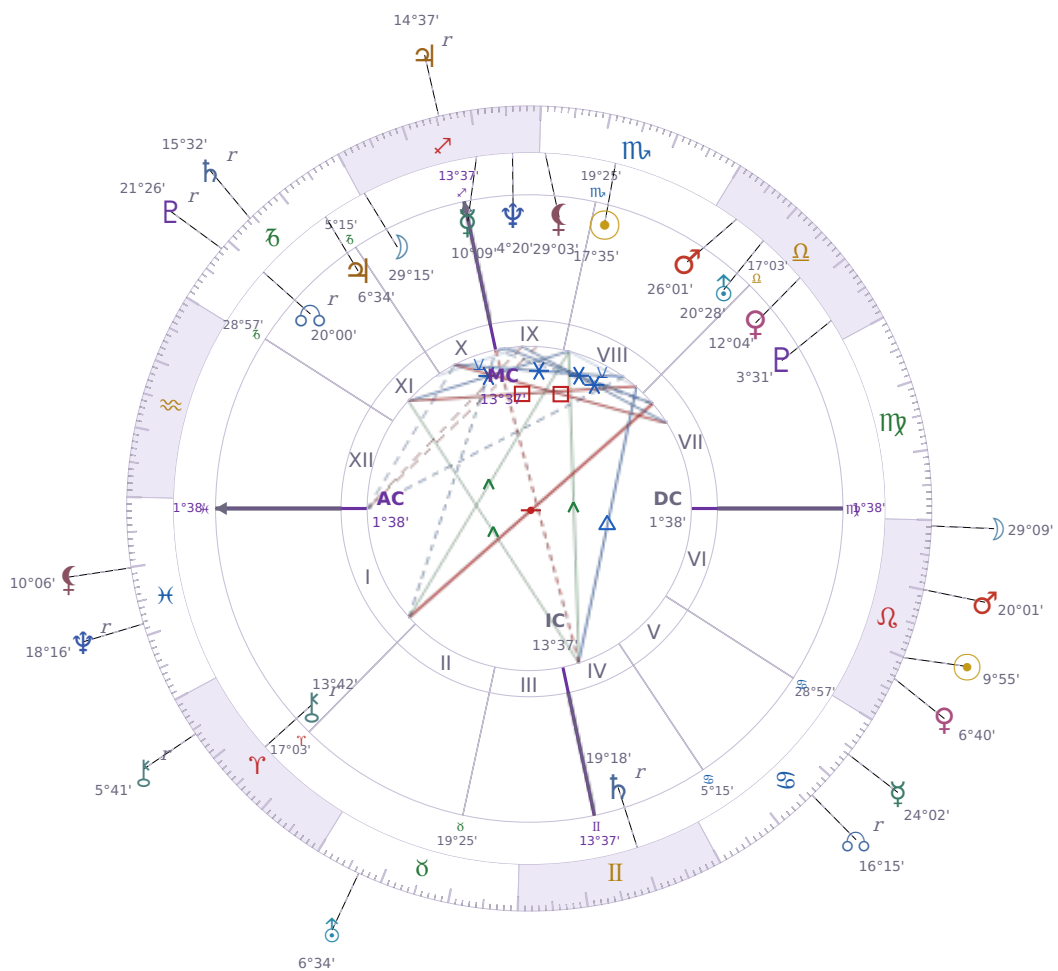

DAILY HOROSCOPE

Eric William Dane

American actor (1972-2026)

♏ Scorpio November 9, 1972 13:42 San Francisco

Friday, 2 August 2019

TRANSITS FOR TODAY

☉ Sun	in ♌ Leo	9°55'25"
☾ Moon	in ♌ Leo	29°09'32"
☿ Mercury	in ♋ Cancer	24°02'23"
♀ Venus	in ♌ Leo	6°40'46"
♂ Mars	in ♌ Leo	20°01'12"
♃ Jupiter	in ♐ Sagittarius Rx	14°37'57"
♄ Saturn	in ♑ Capricorn Rx	15°32'39"

♅ Uranus	in ♉ Taurus	6°34'39"
♆ Neptune	in ♋ Pisces Rx	18°16'46"
♇ Pluto	in ♑ Capricorn Rx	21°26'36"
♁ Chiron	in ♈ Aries Rx	5°41'07"
♁ NNode	in ♋ Cancer Rx	16°15'43"
♁ Lilith	in ♋ Pisces	10°06'29"

NATAL PLANETS