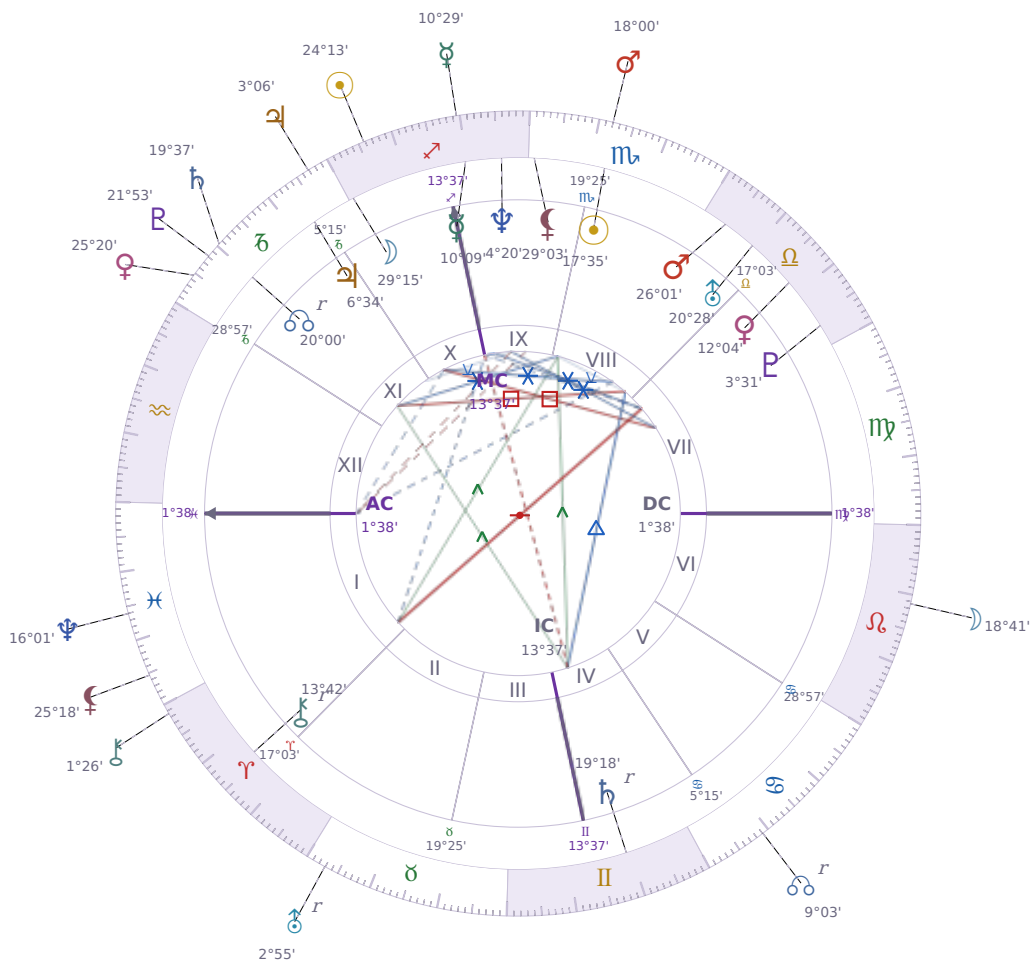

DAILY HOROSCOPE

Eric William Dane

American actor (1972–2026)

♏ Scorpio November 9, 1972 13:42 San Francisco

Monday, 16 December 2019

TRANSITS FOR TODAY

|           |                  |           |
|-----------|------------------|-----------|
| ☉ Sun     | in ♐ Sagittarius | 24°13'03" |
| ☾ Moon    | in ♌ Leo         | 18°41'07" |
| ☿ Mercury | in ♐ Sagittarius | 10°29'36" |
| ♀ Venus   | in ♏ Capricorn   | 25°20'26" |
| ♂ Mars    | in ♏ Scorpio     | 18°00'05" |
| ♃ Jupiter | in ♏ Capricorn   | 3°06'16"  |
| ♄ Saturn  | in ♏ Capricorn   | 19°37'24" |

|           |                |           |
|-----------|----------------|-----------|
| ♅ Uranus  | in ♉ Taurus Rx | 2°55'40"  |
| ♆ Neptune | in ♓ Pisces    | 16°01'47" |
| ♇ Pluto   | in ♑ Capricorn | 21°53'31" |
| ♁ Chiron  | in ♈ Aries     | 1°26'20"  |
| ♊ NNode   | in ♋ Cancer Rx | 9°03'35"  |
| ♁ Lilith  | in ♓ Pisces    | 25°18'54" |

## KEY TRANSIT FACTORS