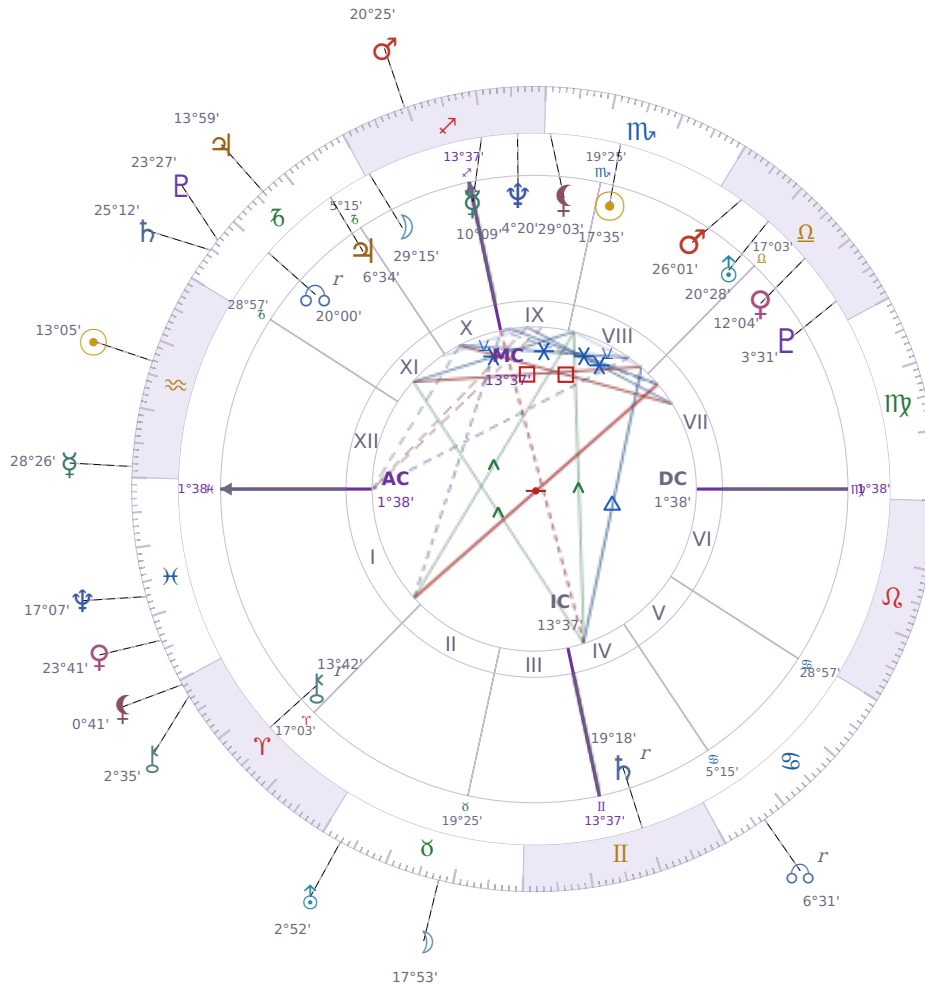

DAILY HOROSCOPE

Eric William Dane

American actor (1972-2026)

♏ Scorpio November 9, 1972 13:42 San Francisco

Sunday, 2 February 2020

TRANSITS FOR TODAY

☉ Sun	in ♒ Aquarius	13°05'43"
☾ Moon	in ♉ Taurus	17°53'35"
☿ Mercury	in ♒ Aquarius	28°26'02"
♀ Venus	in ♊ Pisces	23°41'54"
♂ Mars	in ♐ Sagittarius	20°25'07"
♃ Jupiter	in ♐ Capricorn	13°59'40"
♄ Saturn	in ♐ Capricorn	25°12'58"
♅ Uranus	in ♉ Taurus	2°52'04"
♆ Neptune	in ♊ Pisces	17°07'39"
♇ Pluto	in ♐ Capricorn	23°27'48"
♁ Chiron	in ♈ Aries	2°35'06"
♊ NNode	in ♋ Cancer Rx	6°31'06"
♋ Lilith	in ♈ Aries	0°41'34"