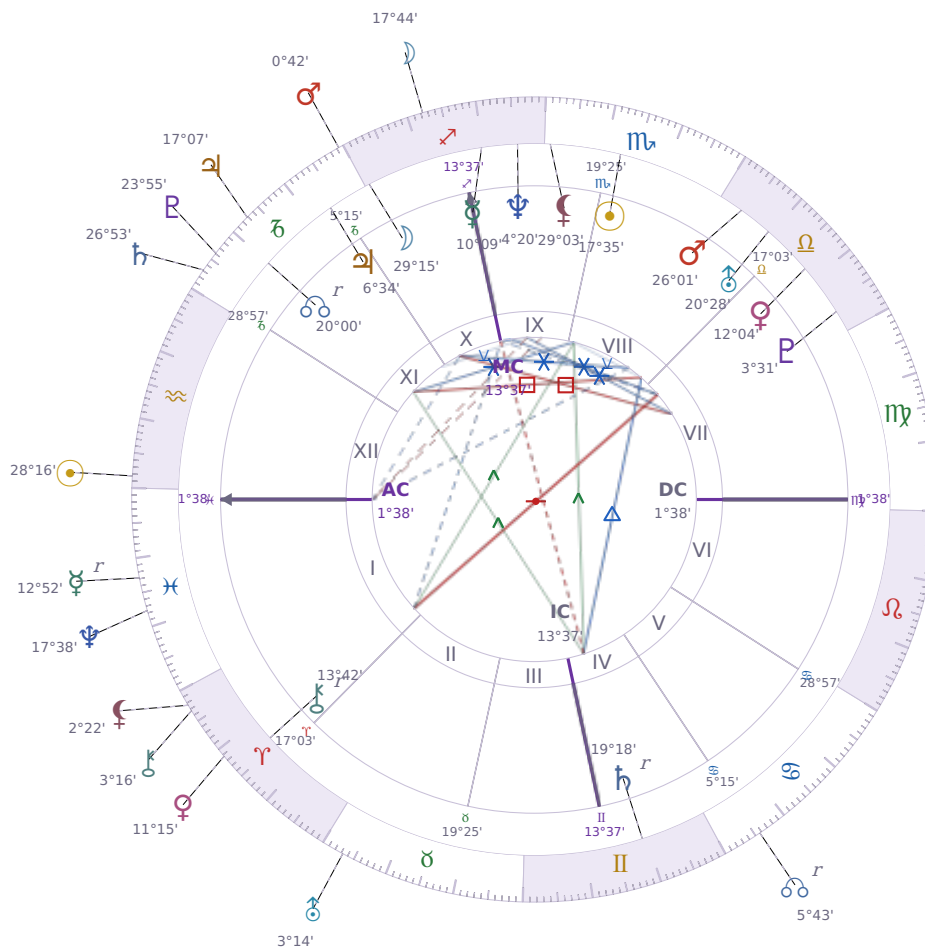

DAILY HOROSCOPE

Eric William Dane

American actor (1972-2026)

♏ Scorpio November 9, 1972 13:42 San Francisco

Monday, 17 February 2020

TRANSITS FOR TODAY

☉ Sun	in ♒ Aquarius	28°16'40"
☾ Moon	in ♏ Sagittarius	17°44'50"
☿ Mercury	in ♏ Pisces Rx	12°52'16"
♀ Venus	in ♈ Aries	11°15'16"
♂ Mars	in ♐ Capricorn	0°42'02"
♃ Jupiter	in ♐ Capricorn	17°07'53"
♄ Saturn	in ♐ Capricorn	26°53'04"

♅ Uranus	in	♉ Taurus	3°14'50"
♆ Neptune	in	♓ Pisces	17°38'47"
♇ Pluto	in	♑ Capricorn	23°55'17"
♁ Chiron	in	♈ Aries	3°16'59"
♁ NNode	in	♋ Cancer Rx	5°43'27"
♁ Lilith	in	♈ Aries	2°22'25"

NATAL PLANETS

☉ Sun	in	♏ Scorpio	17°35'52"	VIII
☾ Moon	in	♐ Sagittarius	29°15'47"	X
☿ Mercury	in	♐ Sagittarius	10°09'58"	IX
♀ Venus	in	♎ Libra	12°04'48"	VII
♂ Mars	in	♎ Libra	26°01'24"	VIII
♃ Jupiter	in	♑ Capricorn	6°34'14"	XI
♄ Saturn	in	♊ Gemini	19°18'56"	IV Rx
♅ Uranus	in	♎ Libra	20°28'57"	VIII
♆ Neptune	in	♐ Sagittarius	4°20'25"	IX
♇ Pluto	in	♎ Libra	3°31'17"	VII
♁ Chiron	in	♈ Aries	13°42'19"	I Rx
♁ North Node	in	♑ Capricorn	20°00'39"	XI Rx
♁ Lilith	in	♏ Scorpio	29°03'37"	IX

KEY TRANSIT FACTORS

♆ Neptune △ Trine ☉ natal Sun

While this lasts, you feel more **comfortable being yourself around others** without needing to explain or defend who you are. People seem to understand you more easily right now, and conversations flow naturally because you're not trying so hard to fit in. This is a good time to express creative ideas or talk about what actually matters to you, since your words carry a gentler weight that draws people in.