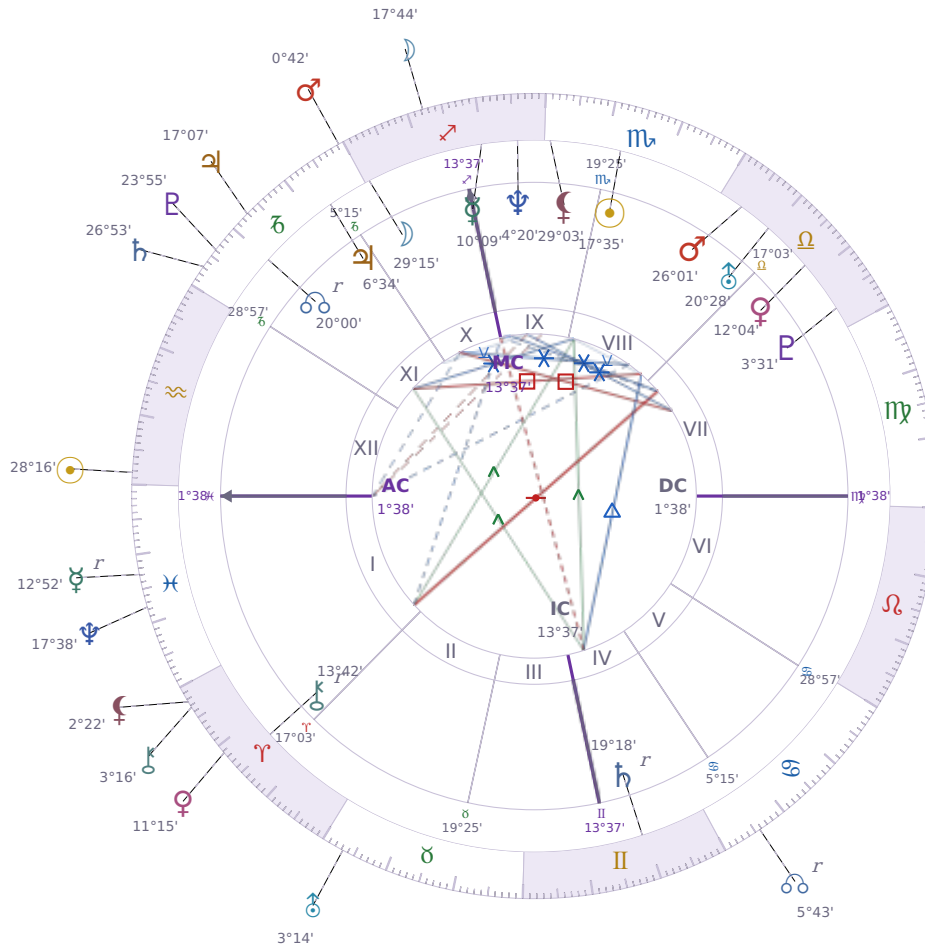

DAILY HOROSCOPE

Eric William Dane

American actor (1972-2026)

♏ Scorpio November 9, 1972 13:42 San Francisco

Monday, 17 February 2020

TRANSITS FOR TODAY

☉ Sun	in ♒ Aquarius	28°16'40"
☾ Moon	in ♐ Sagittarius	17°44'50"
☿ Mercury	in ♉ Pisces Rx	12°52'16"
♀ Venus	in ♈ Aries	11°15'16"
♂ Mars	in ♐ Capricorn	0°42'02"
♃ Jupiter	in ♐ Capricorn	17°07'53"
♄ Saturn	in ♐ Capricorn	26°53'04"
♅ Uranus	in ♉ Taurus	3°14'50"
♆ Neptune	in ♉ Pisces	17°38'47"
♇ Pluto	in ♐ Capricorn	23°55'17"
♁ Chiron	in ♈ Aries	3°16'59"
♊ NNNode	in ♋ Cancer Rx	5°43'27"
♌ Lilith	in ♈ Aries	2°22'25"

NATAL PLANETS

☉ Sun	in ♏ Scorpio	17°35'52"	VIII
☾ Moon	in ♐ Sagittarius	29°15'47"	X
☿ Mercury	in ♐ Sagittarius	10°09'58"	IX
♀ Venus	in ♎ Libra	12°04'48"	VII
♂ Mars	in ♎ Libra	26°01'24"	VIII
♃ Jupiter	in ♐ Capricorn	6°34'14"	XI
♄ Saturn	in ♊ Gemini	19°18'56"	IV Rx
♅ Uranus	in ♎ Libra	20°28'57"	VIII
♆ Neptune	in ♐ Sagittarius	4°20'25"	IX
♇ Pluto	in ♎ Libra	3°31'17"	VII
♁ Chiron	in ♈ Aries	13°42'19"	I Rx
♁ North Node	in ♐ Capricorn	20°00'39"	XI Rx
♁ Lilith	in ♏ Scorpio	29°03'37"	IX

KEY TRANSIT FACTORS

♆ Neptune △ Trine ☉ natal Sun

While this lasts, you feel more **comfortable being yourself around others** without needing to explain or defend who you are. People seem to understand you more easily right now, and conversations flow naturally because you're not trying so hard to fit in. This is a good time to express creative ideas or talk about what actually matters to you, since your words carry a gentler weight that draws people in.