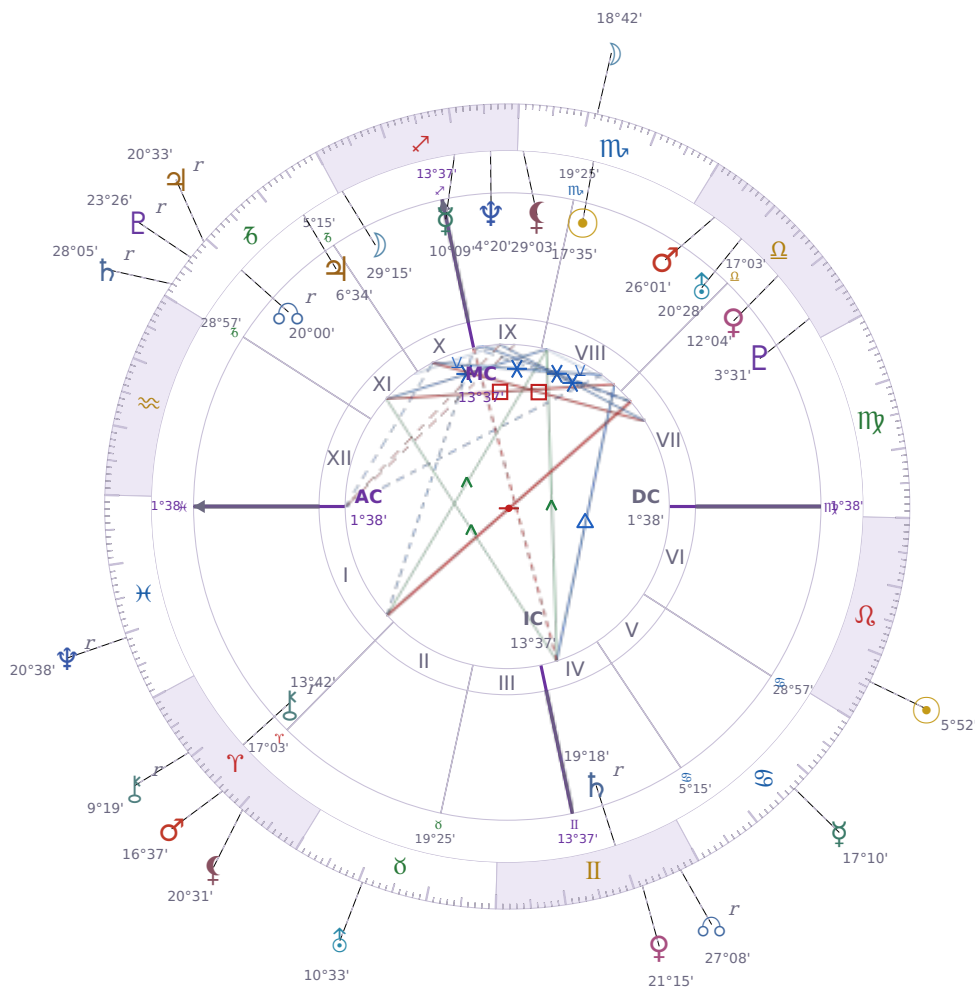

DAILY HOROSCOPE

Eric William Dane

American actor (1972-2026)

♏ Scorpio November 9, 1972 13:42 San Francisco

Tuesday, 28 July 2020

TRANSITS FOR TODAY

☉ Sun	in ♌ Leo	5°52'03"
☾ Moon	in ♏ Scorpio	18°42'40"
☿ Mercury	in ♋ Cancer	17°10'09"
♀ Venus	in ♊ Gemini	21°15'31"
♂ Mars	in ♈ Aries	16°37'13"
♃ Jupiter	in ♑ Capricorn Rx	20°33'09"
♄ Saturn	in ♑ Capricorn Rx	28°05'02"

♅ Uranus	in ♉ Taurus	10°33'27"
♆ Neptune	in ♋ Pisces Rx	20°38'17"
♇ Pluto	in ♏ Capricorn Rx	23°26'04"
♁ Chiron	in ♈ Aries Rx	9°19'07"
♊ NNode	in ♊ Gemini Rx	27°08'44"
♁ Lilith	in ♈ Aries	20°31'07"

NATAL PLANETS