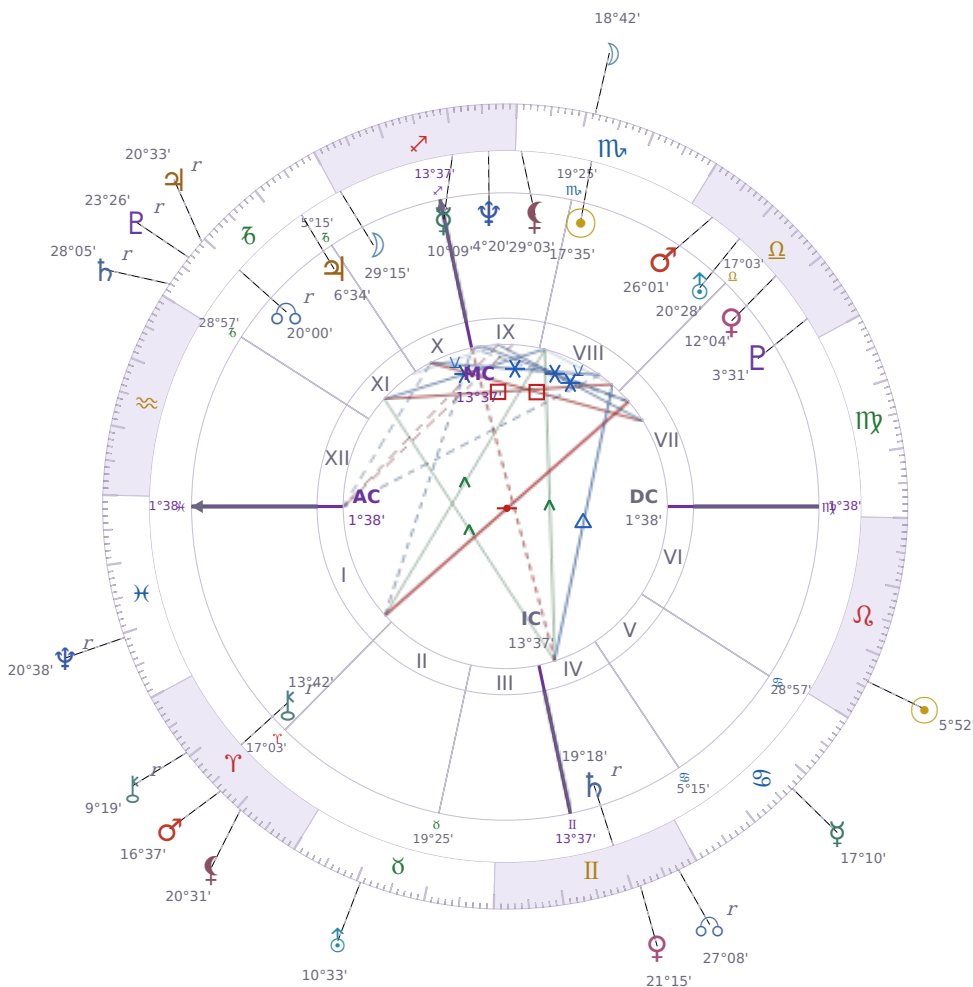

DAILY HOROSCOPE

Eric William Dane

American actor (1972-2026)

♏ Scorpio November 9, 1972 13:42 San Francisco

Tuesday, 28 July 2020

TRANSITS FOR TODAY

☉ Sun	in ♌ Leo	5°52'03"
☾ Moon	in ♏ Scorpio	18°42'40"
☿ Mercury	in ♋ Cancer	17°10'09"
♀ Venus	in ♊ Gemini	21°15'31"
♂ Mars	in ♈ Aries	16°37'13"
♃ Jupiter	in ♑ Capricorn Rx	20°33'09"
♄ Saturn	in ♑ Capricorn Rx	28°05'02"

♅ Uranus	in ♉ Taurus	10°33'27"
♆ Neptune	in ♋ Pisces Rx	20°38'17"
♇ Pluto	in ♏ Capricorn Rx	23°26'04"
♁ Chiron	in ♈ Aries Rx	9°19'07"
♊ NNode	in ♊ Gemini Rx	27°08'44"
♁ Lilith	in ♈ Aries	20°31'07"

NATAL PLANETS

KEY TRANSIT FACTORS

♁ Chiron ☉ Opposition ♀ natal Venus ★

You are noticing flaws in people you care about that you usually overlook, and it makes you question whether the relationship is worth the effort. **Your affection feels conditional right now**, and you may withdraw or become critical without meaning to. Over the coming weeks, this friction is forcing you to decide what you actually need from the people in your life instead of just going along with things.