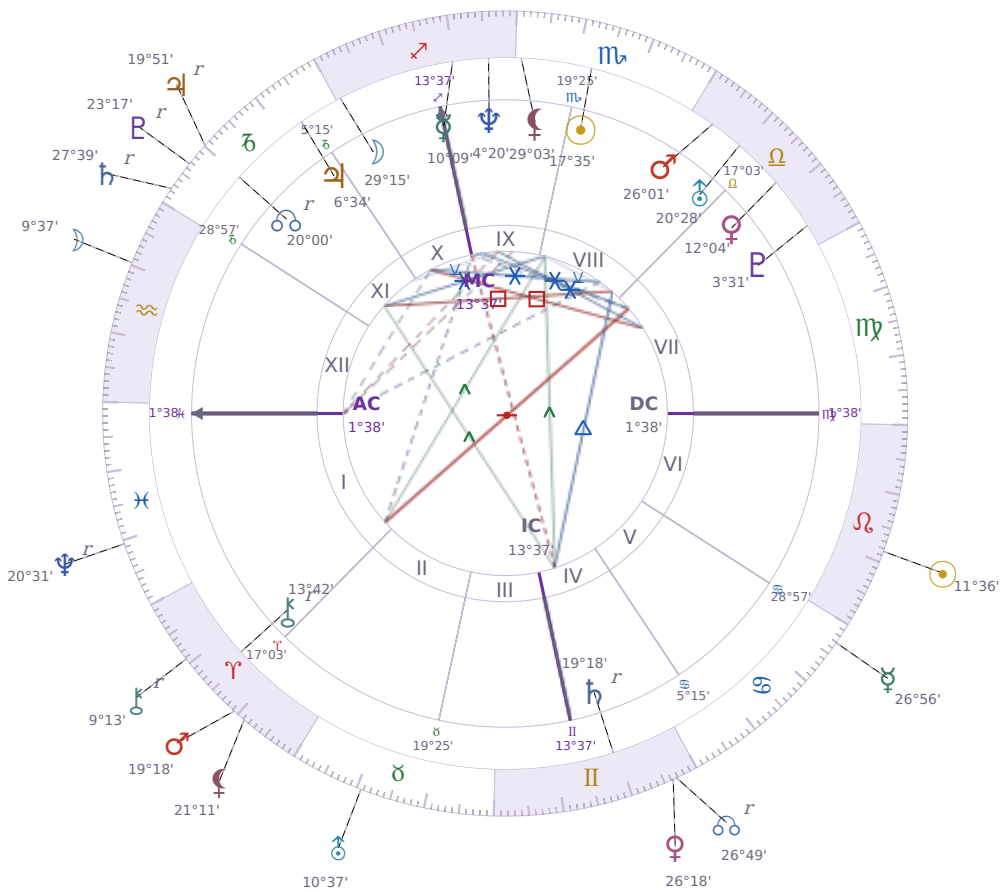

DAILY HOROSCOPE

Eric William Dane

American actor (1972-2026)

♏ Scorpio November 9, 1972 13:42 San Francisco

Monday, 3 August 2020

TRANSITS FOR TODAY

☉ Sun	in ♌ Leo	11°36'19"
☾ Moon	in ♒ Aquarius	9°37'47"
☿ Mercury	in ♋ Cancer	26°56'30"
♀ Venus	in ♊ Gemini	26°18'07"
♂ Mars	in ♈ Aries	19°18'07"
♃ Jupiter	in ♏ Capricorn Rx	19°51'30"
♄ Saturn	in ♏ Capricorn Rx	27°39'11"

♅ Uranus	in	♉ Taurus	10°37'54"
♆ Neptune	in	♓ Pisces Rx	20°31'35"
♇ Pluto	in	♑ Capricorn Rx	23°17'46"
♄ Chiron	in	♈ Aries Rx	9°13'09"
♊ NNode	in	♊ Gemini Rx	26°49'41"
♁ Lilith	in	♈ Aries	21°11'23"

NATAL PLANETS

KEY TRANSIT FACTORS

♄ Chiron ♂ Opposition ♀ natal Venus ★

You are noticing flaws in people you care about that you usually overlook, and it makes you question whether the relationship is worth the effort. **Your affection feels conditional right now**, and you may withdraw or become critical without meaning to. Over the coming weeks, this friction is forcing you to decide what you actually need from the people in your life instead of just going along with things.