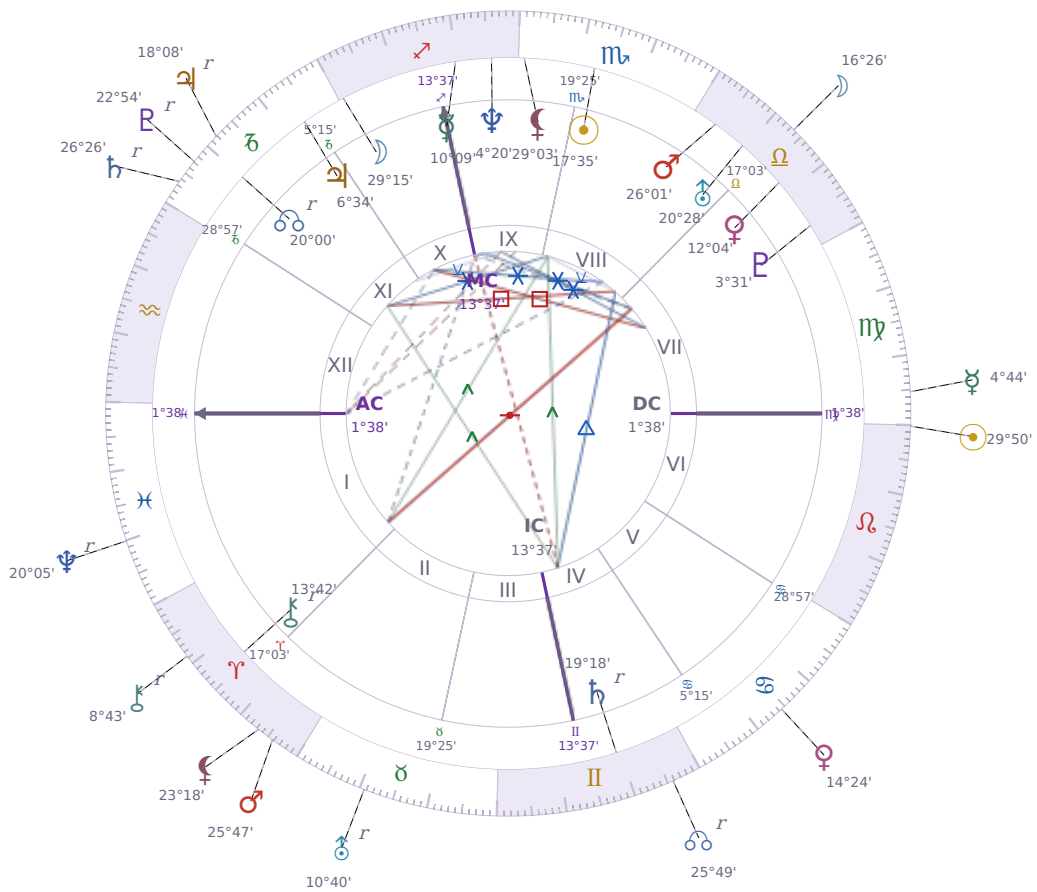

DAILY HOROSCOPE

Eric William Dane

American actor (1972-2026)

♏ Scorpio November 9, 1972 13:42 San Francisco

Saturday, 22 August 2020

TRANSITS FOR TODAY

☉ Sun	in ♌ Leo	29°50'58"
☾ Moon	in ♎ Libra	16°26'31"
☿ Mercury	in ♍ Virgo	4°44'15"
♀ Venus	in ♋ Cancer	14°24'02"
♂ Mars	in ♈ Aries	25°47'46"
♃ Jupiter	in ♐ Capricorn Rx	18°08'14"
♄ Saturn	in ♐ Capricorn Rx	26°26'27"

♅ Uranus	in ♉ Taurus Rx	10°40'19"
♆ Neptune	in ♋ Pisces Rx	20°05'32"
♇ Pluto	in ♏ Capricorn Rx	22°54'16"
♁ Chiron	in ♈ Aries Rx	8°43'27"
♊ NNode	in ♊ Gemini Rx	25°49'18"
♁ Lilith	in ♈ Aries	23°18'51"