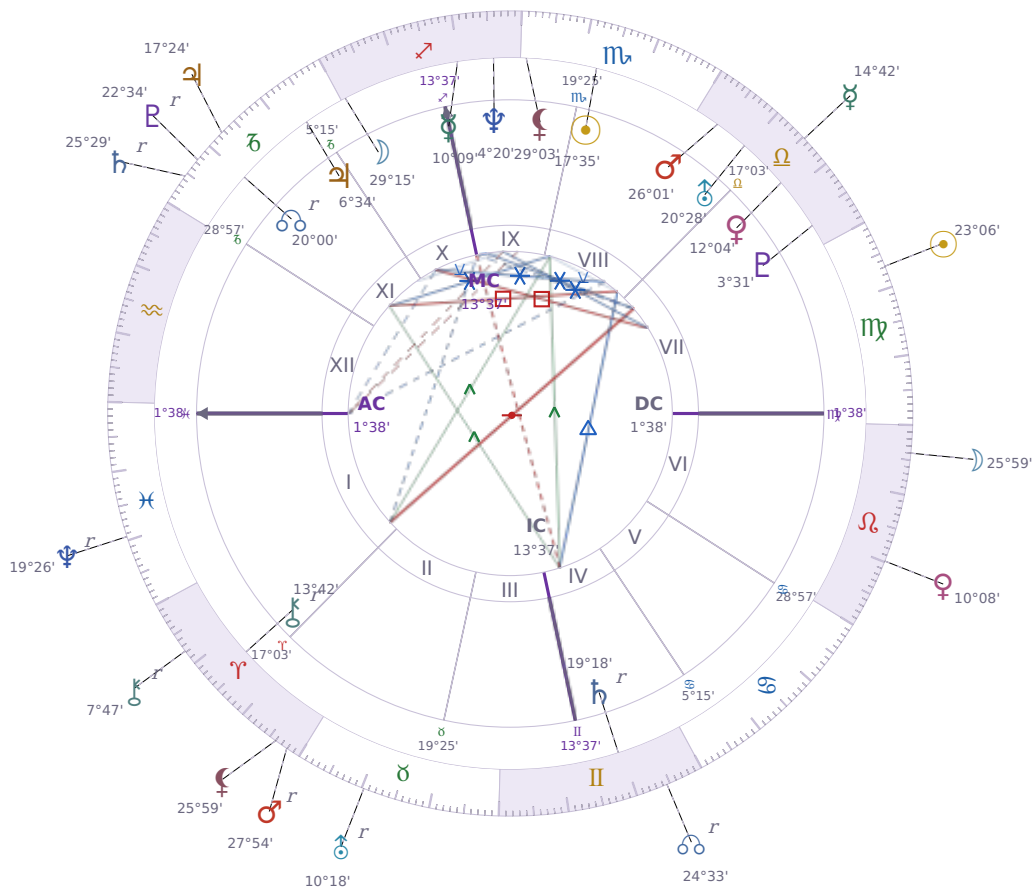

DAILY HOROSCOPE

Eric William Dane

American actor (1972-2026)

♏ Scorpio November 9, 1972 13:42 San Francisco

Tuesday, 15 September 2020

TRANSITS FOR TODAY

☉ Sun	in ♍ Virgo	23°06'01"
☾ Moon	in ♌ Leo	25°59'36"
☿ Mercury	in ♎ Libra	14°42'31"
♀ Venus	in ♌ Leo	10°08'36"
♂ Mars	in ♈ Aries Rx	27°54'44"
♃ Jupiter	in ♏ Capricorn	17°24'59"
♄ Saturn	in ♏ Capricorn Rx	25°29'28"

♅ Uranus	in ♉ Taurus Rx	10°18'34"
♆ Neptune	in ♋ Pisces Rx	19°26'44"
♇ Pluto	in ♏ Capricorn Rx	22°34'24"
♁ Chiron	in ♈ Aries Rx	7°47'51"
♊ NNode	in ♊ Gemini Rx	24°33'02"
♁ Lilith	in ♈ Aries	25°59'45"

NATAL PLANETS