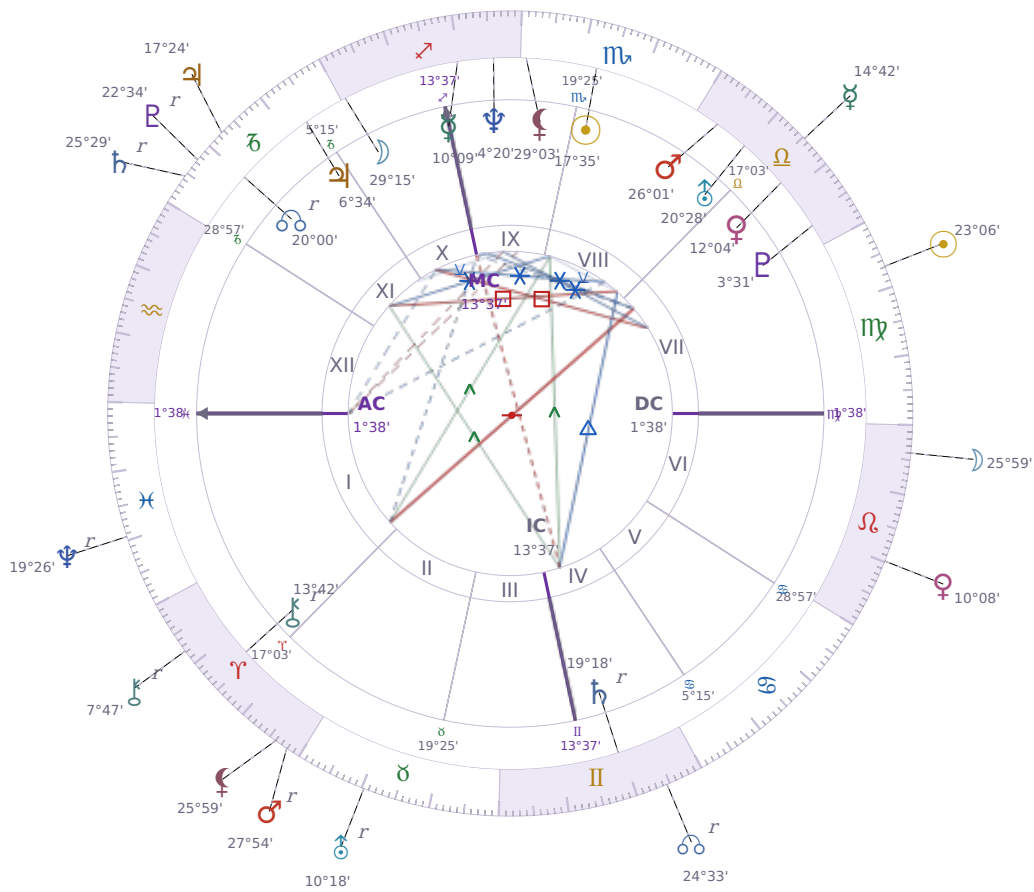

DAILY HOROSCOPE

Eric William Dane

American actor (1972–2026)

♏ Scorpio November 9, 1972 13:42 San Francisco

Tuesday, 15 September 2020

TRANSITS FOR TODAY

☉ Sun	in ♍ Virgo	23°06'01"
☾ Moon	in ♌ Leo	25°59'36"
☿ Mercury	in ♎ Libra	14°42'31"
♀ Venus	in ♌ Leo	10°08'36"
♂ Mars	in ♈ Aries Rx	27°54'44"
♃ Jupiter	in ♏ Capricorn	17°24'59"
♄ Saturn	in ♏ Capricorn Rx	25°29'28"

♅ Uranus	in ♉ Taurus Rx	10°18'34"
♆ Neptune	in ♓ Pisces Rx	19°26'44"
♇ Pluto	in ♑ Capricorn Rx	22°34'24"
♁ Chiron	in ♈ Aries Rx	7°47'51"
♊ NNode	in ♊ Gemini Rx	24°33'02"
♁ Lilith	in ♈ Aries	25°59'45"

NATAL PLANETS