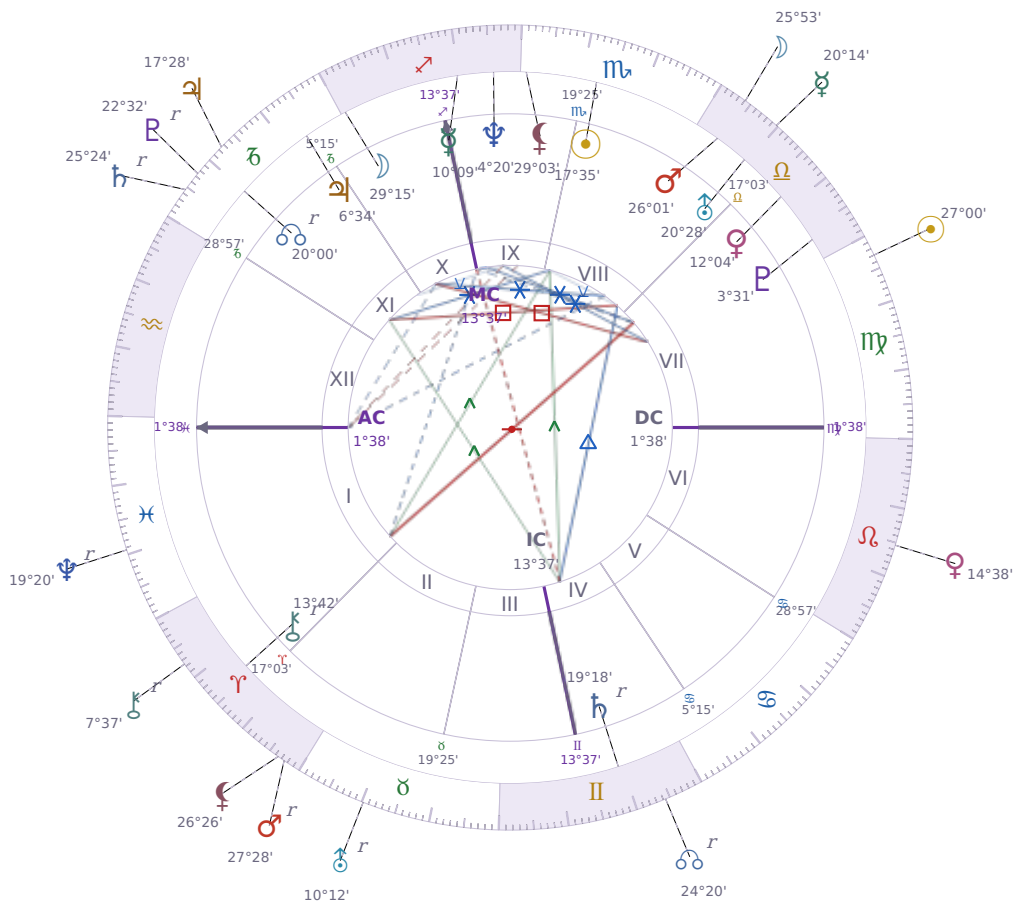

DAILY HOROSCOPE

Eric William Dane

American actor (1972-2026)

♏ Scorpio November 9, 1972 13:42 San Francisco

Saturday, 19 September 2020

TRANSITS FOR TODAY

☉ Sun	in ♍ Virgo	27°00'17"
☾ Moon	in ♎ Libra	25°53'58"
☿ Mercury	in ♎ Libra	20°14'56"
♀ Venus	in ♌ Leo	14°38'38"
♂ Mars	in ♈ Aries Rx	27°28'01"
♃ Jupiter	in ♐ Capricorn	17°28'26"
♄ Saturn	in ♐ Capricorn Rx	25°24'52"

♅ Uranus	in ♉ Taurus Rx	10°12'29"
♆ Neptune	in ♋ Pisces Rx	19°20'09"
♇ Pluto	in ♏ Capricorn Rx	22°32'27"
♁ Chiron	in ♈ Aries Rx	7°37'20"
♊ NNode	in ♊ Gemini Rx	24°20'19"
♁ Lilith	in ♈ Aries	26°26'33"

NATAL PLANETS