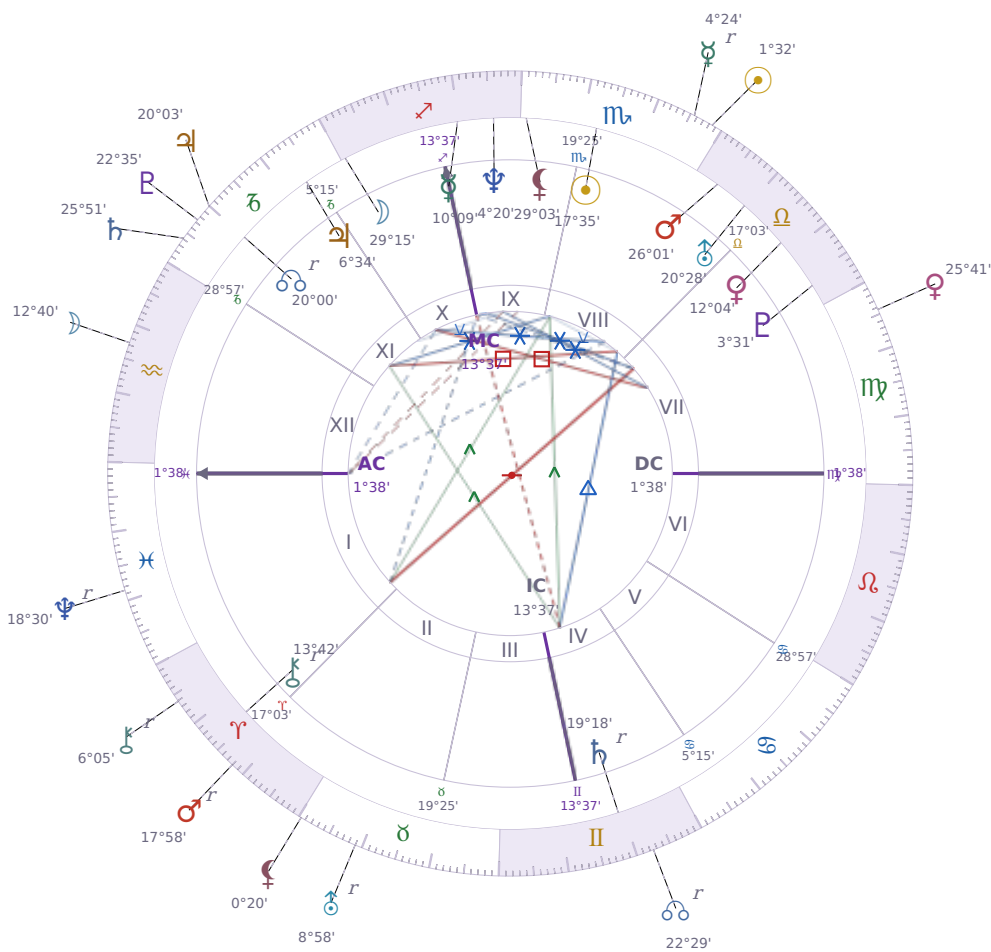

DAILY HOROSCOPE

Eric William Dane

American actor (1972-2026)

♏ Scorpio November 9, 1972 13:42 San Francisco

Saturday, 24 October 2020

TRANSITS FOR TODAY

☉ Sun	in ♏ Scorpio	1°32'09"
☾ Moon	in ♒ Aquarius	12°40'40"
☿ Mercury	in ♏ Scorpio Rx	4°24'00"
♀ Venus	in ♍ Virgo	25°41'10"
♂ Mars	in ♈ Aries Rx	17°58'55"
♃ Jupiter	in ♐ Capricorn	20°03'23"
♄ Saturn	in ♐ Capricorn	25°51'52"

♅ Uranus	in ♉ Taurus Rx	8°58'40"
♆ Neptune	in ♋ Pisces Rx	18°30'16"
♇ Pluto	in ♏ Capricorn	22°35'06"
♁ Chiron	in ♈ Aries Rx	6°05'28"
♊ NNode	in ♊ Gemini Rx	22°29'06"
♁ Lilith	in ♉ Taurus	0°20'58"

## KEY TRANSIT FACTORS