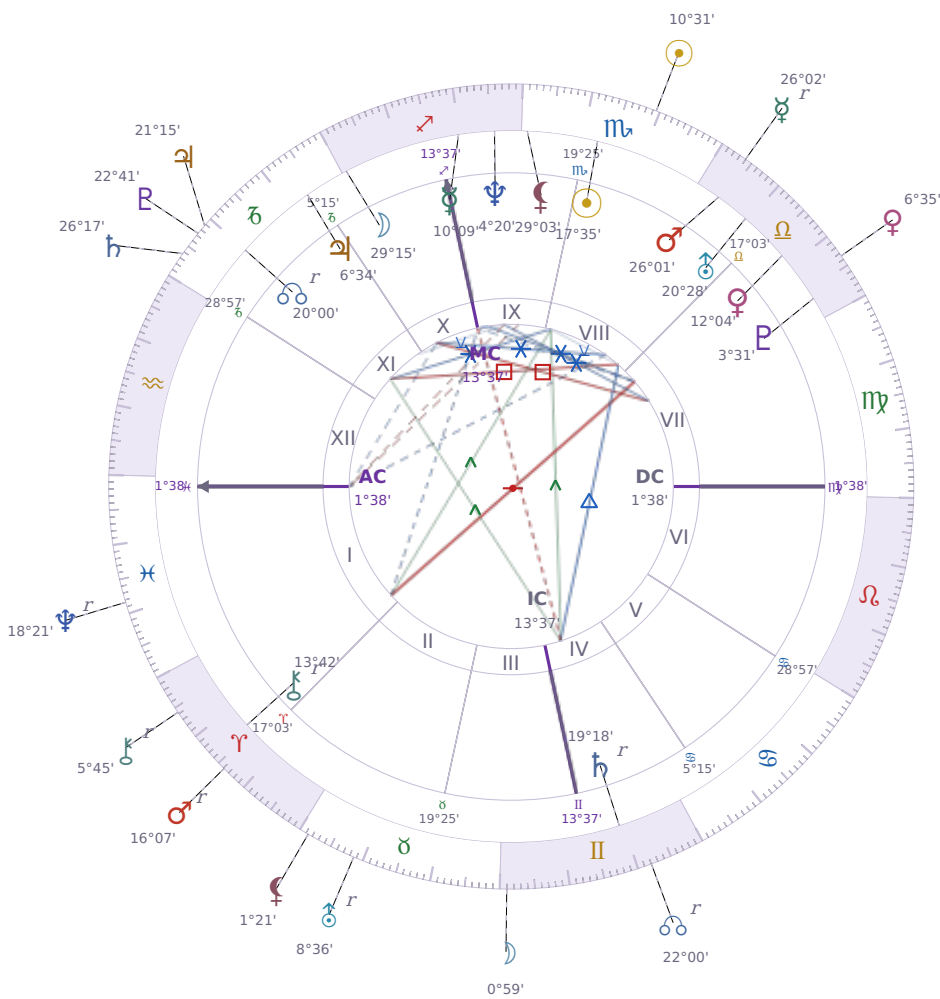

DAILY HOROSCOPE

Eric William Dane

American actor (1972-2026)

♏ Scorpio November 9, 1972 13:42 San Francisco

Monday, 2 November 2020

TRANSITS FOR TODAY

☉ Sun	in ♏ Scorpio	10°31'21"
☾ Moon	in ♊ Gemini	0°59'48"
☿ Mercury	in ♎ Libra Rx	26°02'39"
♀ Venus	in ♎ Libra	6°35'38"
♂ Mars	in ♈ Aries Rx	16°07'21"
♃ Jupiter	in ♏ Capricorn	21°15'18"
♄ Saturn	in ♏ Capricorn	26°17'54"

♅ Uranus	in ♉ Taurus Rx	8°36'29"
♆ Neptune	in ♋ Pisces Rx	18°21'27"
♇ Pluto	in ♏ Capricorn	22°41'34"
♁ Chiron	in ♈ Aries Rx	5°45'17"
♊ NNode	in ♊ Gemini Rx	22°00'30"
♁ Lilith	in ♉ Taurus	1°21'12"

NATAL PLANETS