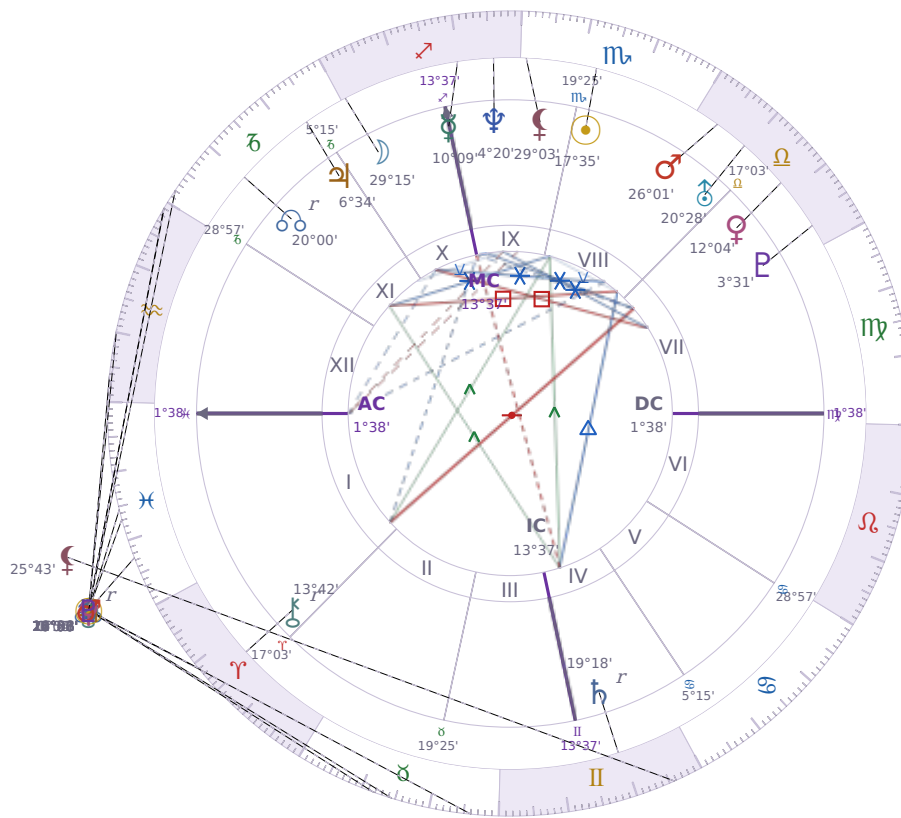

DAILY HOROSCOPE

Eric William Dane

American actor (1972-2026)

♏ Scorpio November 9, 1972 13:42 San Francisco

Monday, 7 March 2022

TRANSITS FOR TODAY

☉ Sun	in ♓ Pisces	16°53'21"
☾ Moon	in ♉ Taurus	14°31'28"
☿ Mercury	in ♒ Aquarius	26°03'00"
♀ Venus	in ♒ Aquarius	1°04'33"
♂ Mars	in ♒ Aquarius	0°55'18"
♃ Jupiter	in ♓ Pisces	15°26'12"
♄ Saturn	in ♒ Aquarius	19°31'57"

♅ Uranus	in ♉ Taurus	11°46'53"
♆ Neptune	in ♋ Pisces	22°38'46"
♇ Pluto	in ♏ Capricorn	27°56'09"
♁ Chiron	in ♈ Aries	10°53'03"
♁ NNode	in ♉ Taurus Rx	26°03'45"
♁ Lilith	in ♊ Gemini	25°43'46"

NATAL PLANETS