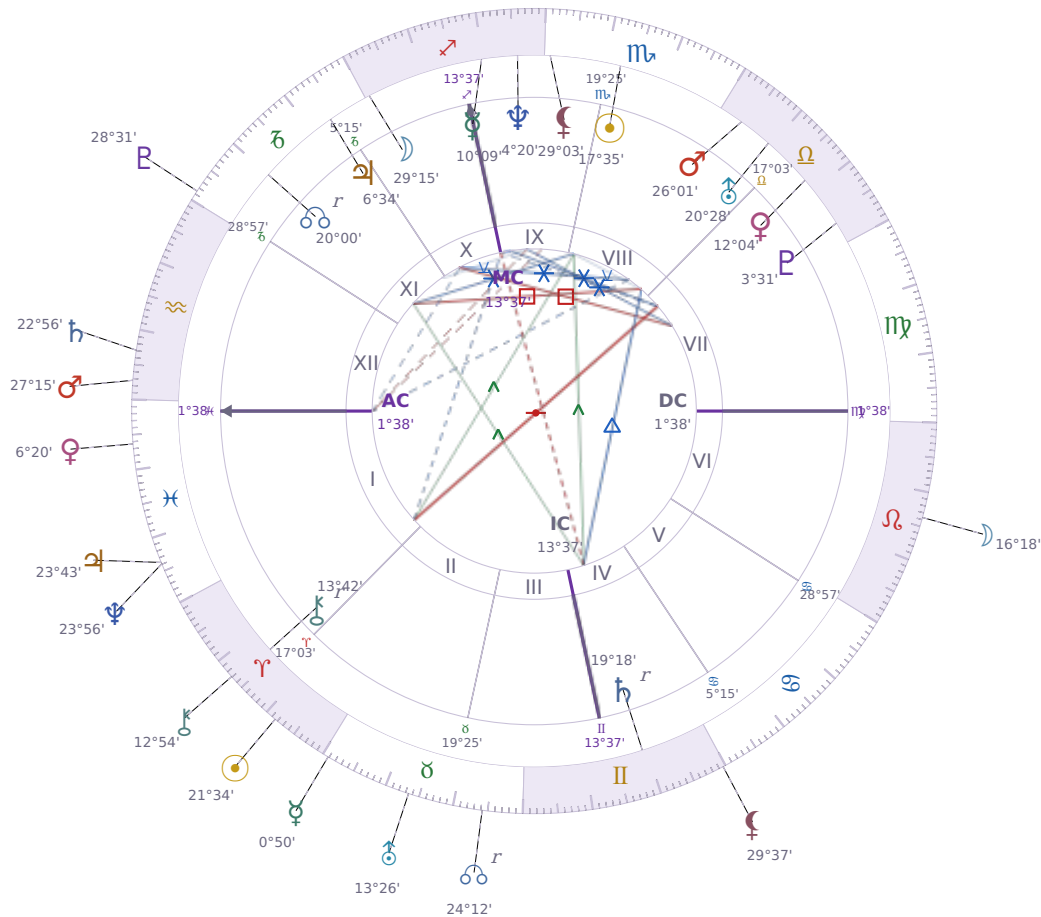

## DAILY HOROSCOPE

### Eric William Dane

American actor (1972-2026)

♏ Scorpio November 9, 1972 13:42 San Francisco

**Monday, 11 April 2022**