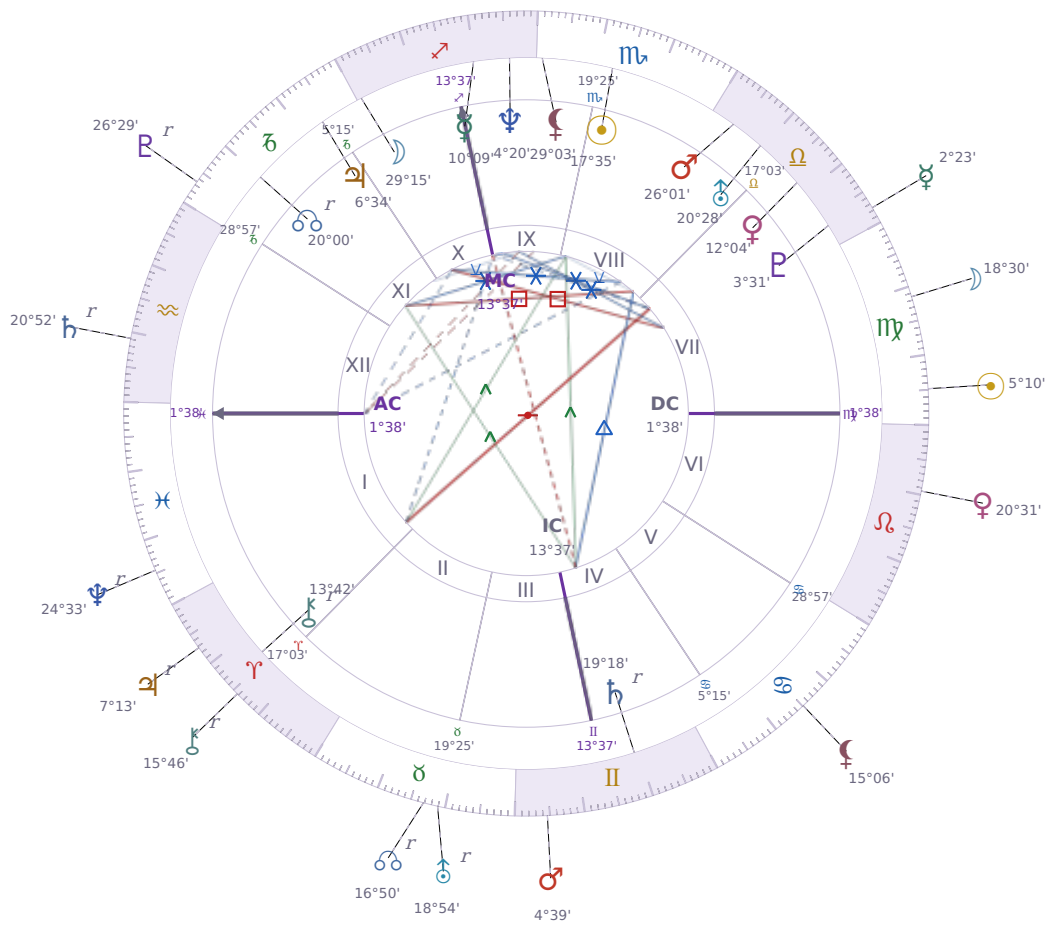

DAILY HOROSCOPE

Eric William Dane

American actor (1972–2026)

♏ Scorpio November 9, 1972 13:42 San Francisco

Sunday, 28 August 2022

TRANSITS FOR TODAY

☉ Sun	in ♍ Virgo	5°10'33"
☾ Moon	in ♍ Virgo	18°30'07"
☿ Mercury	in ♎ Libra	2°23'08"
♀ Venus	in ♌ Leo	20°31'55"
♂ Mars	in ♊ Gemini	4°39'13"
♃ Jupiter	in ♈ Aries Rx	7°13'11"
♄ Saturn	in ♒ Aquarius Rx	20°52'58"

♅ Uranus	in ♉ Taurus Rx	18°54'52"
♆ Neptune	in ♓ Pisces Rx	24°33'05"
♇ Pluto	in ♑ Capricorn Rx	26°29'59"
♁ Chiron	in ♈ Aries Rx	15°46'30"
♁ NNode	in ♉ Taurus Rx	16°50'56"
♁ Lilith	in ♋ Cancer	15°06'37"