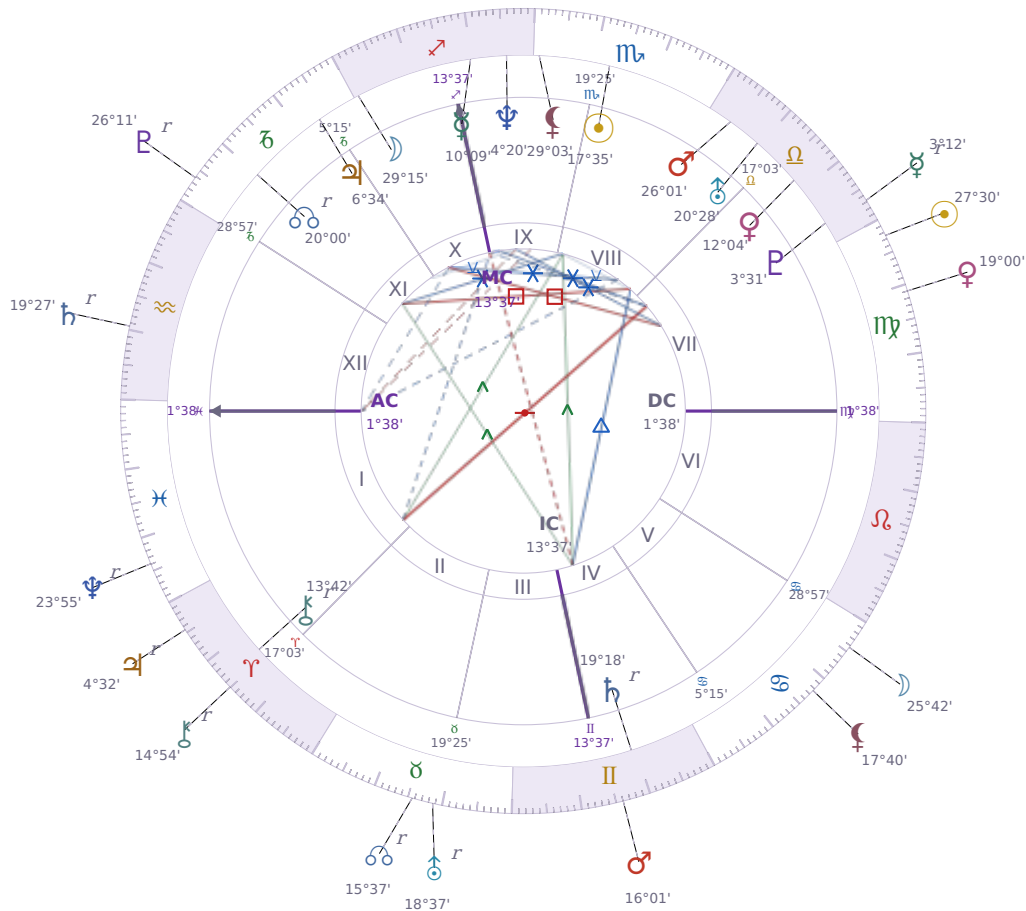

DAILY HOROSCOPE

Eric William Dane

American actor (1972-2026)

♏ Scorpio November 9, 1972 13:42 San Francisco

Tuesday, 20 September 2022

TRANSITS FOR TODAY

☉ Sun	in ♍ Virgo	27°30'42"
☾ Moon	in ♋ Cancer	25°42'41"
☿ Mercury	in ♎ Libra Rx	3°12'48"
♀ Venus	in ♍ Virgo	19°00'32"
♂ Mars	in ♊ Gemini	16°01'17"
♃ Jupiter	in ♈ Aries Rx	4°32'13"
♄ Saturn	in ♒ Aquarius Rx	19°27'02"
♅ Uranus	in ♉ Taurus Rx	18°37'34"
♆ Neptune	in ♓ Pisces Rx	23°55'46"
♇ Pluto	in ♑ Capricorn Rx	26°11'45"
♁ Chiron	in ♈ Aries Rx	14°54'27"
♁ NNode	in ♉ Taurus Rx	15°37'51"
♁ Lilith	in ♋ Cancer	17°40'49"

NATAL PLANETS

☉ Sun	in ♏ Scorpio	17°35'52"	VIII
☾ Moon	in ♐ Sagittarius	29°15'47"	X
☿ Mercury	in ♐ Sagittarius	10°09'58"	IX
♀ Venus	in ♎ Libra	12°04'48"	VII
♂ Mars	in ♎ Libra	26°01'24"	VIII
♃ Jupiter	in ♐ Capricorn	6°34'14"	XI
♄ Saturn	in ♊ Gemini	19°18'56"	IV Rx
♅ Uranus	in ♎ Libra	20°28'57"	VIII
♆ Neptune	in ♐ Sagittarius	4°20'25"	IX
♇ Pluto	in ♎ Libra	3°31'17"	VII
♁ Chiron	in ♈ Aries	13°42'19"	I Rx
♊ North Node	in ♐ Capricorn	20°00'39"	XI Rx
♁ Lilith	in ♏ Scorpio	29°03'37"	IX