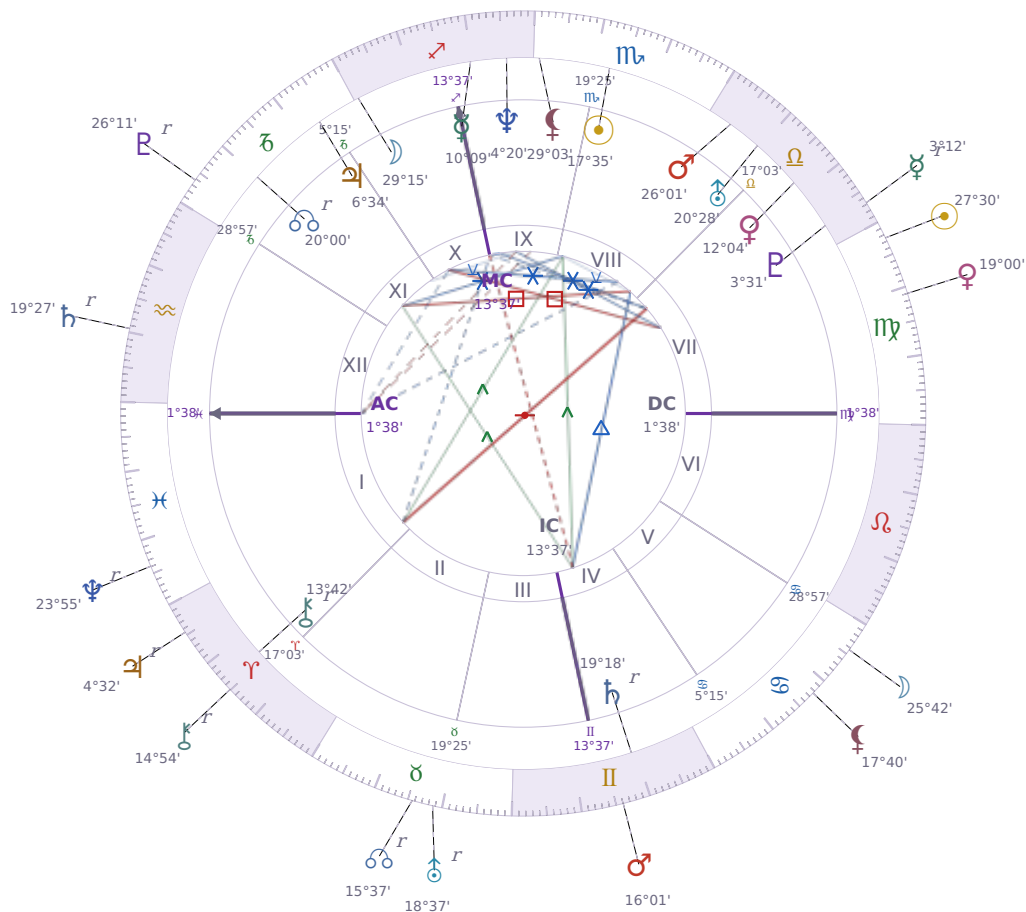

DAILY HOROSCOPE

Eric William Dane

American actor (1972-2026)

♏ Scorpio November 9, 1972 13:42 San Francisco

Tuesday, 20 September 2022

TRANSITS FOR TODAY

☉ Sun	in ♏ Virgo	27°30'42"
☾ Moon	in ♋ Cancer	25°42'41"
☿ Mercury	in ♎ Libra Rx	3°12'48"
♀ Venus	in ♏ Virgo	19°00'32"
♂ Mars	in ♊ Gemini	16°01'17"
♃ Jupiter	in ♈ Aries Rx	4°32'13"
♄ Saturn	in ♒ Aquarius Rx	19°27'02"

♅ Uranus	in ♉ Taurus Rx	18°37'34"
♆ Neptune	in ♓ Pisces Rx	23°55'46"
♇ Pluto	in ♑ Capricorn Rx	26°11'45"
♁ Chiron	in ♈ Aries Rx	14°54'27"
♁ NNode	in ♉ Taurus Rx	15°37'51"
♁ Lilith	in ♋ Cancer	17°40'49"