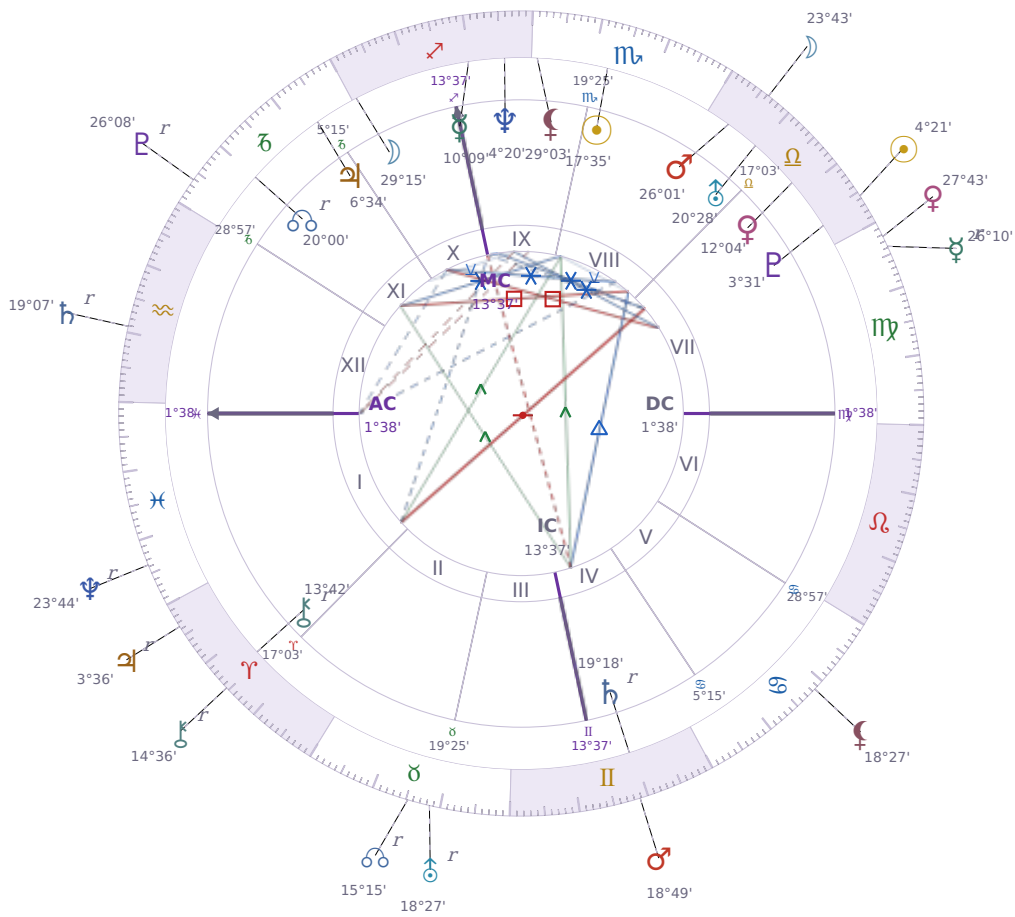

DAILY HOROSCOPE

Eric William Dane

American actor (1972–2026)

♏ Scorpio November 9, 1972 13:42 San Francisco

Tuesday, 27 September 2022

TRANSITS FOR TODAY

☉ Sun	in ♎ Libra	4°22'00"
☾ Moon	in ♎ Libra	23°43'33"
☿ Mercury	in ♍ Virgo Rx	26°10'35"
♀ Venus	in ♍ Virgo	27°43'26"
♂ Mars	in ♊ Gemini	18°49'30"
♃ Jupiter	in ♈ Aries Rx	3°36'08"
♄ Saturn	in ♒ Aquarius Rx	19°07'47"

♅ Uranus	in ♉ Taurus Rx	18°27'34"
♆ Neptune	in ♋ Pisces Rx	23°44'17"
♇ Pluto	in ♏ Capricorn Rx	26°08'48"
♁ Chiron	in ♈ Aries Rx	14°36'08"
♁ NNode	in ♉ Taurus Rx	15°15'36"
♁ Lilith	in ♋ Cancer	18°27'45"