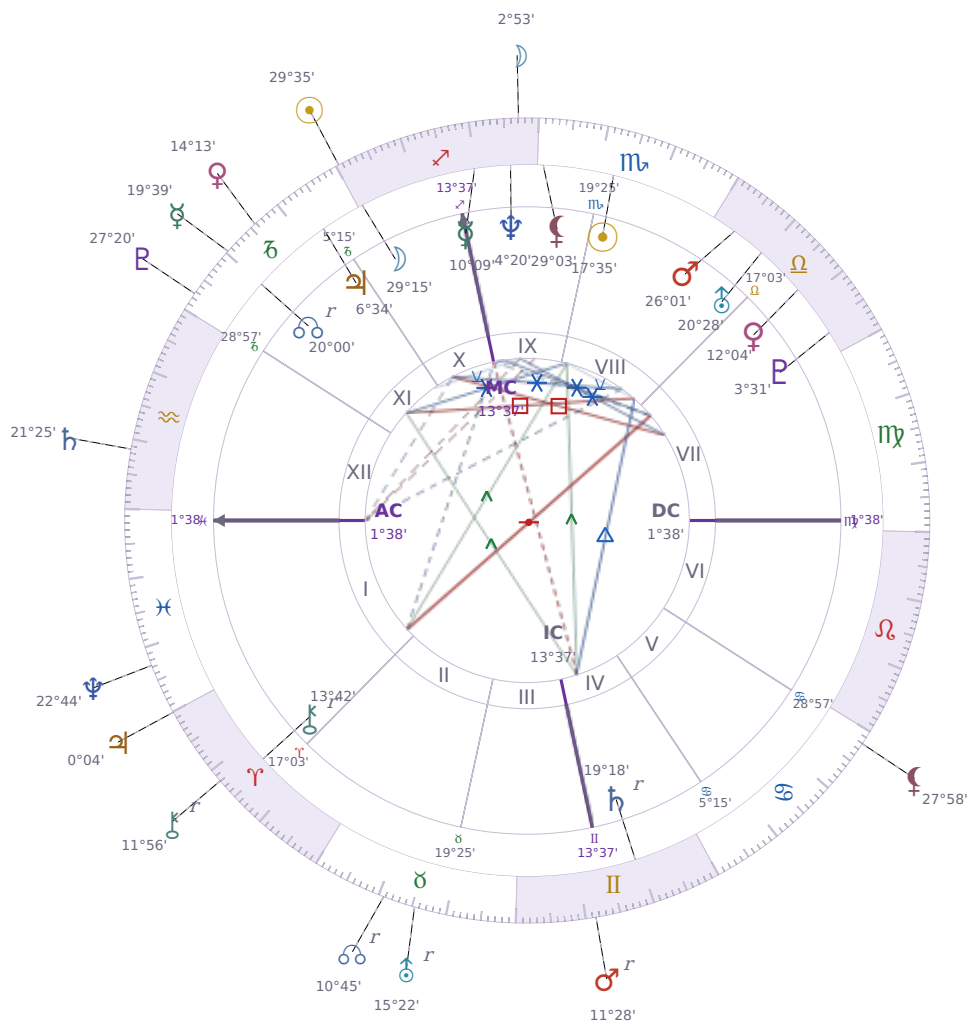

DAILY HOROSCOPE

Eric William Dane

American actor (1972-2026)

♏ Scorpio November 9, 1972 13:42 San Francisco

Wednesday, 21 December 2022

TRANSITS FOR TODAY

☉ Sun	in ♏ Sagittarius	29°35'02"
☾ Moon	in ♏ Sagittarius	2°53'19"
☿ Mercury	in ♏ Capricorn	19°39'30"
♀ Venus	in ♏ Capricorn	14°13'15"
♂ Mars	in ♊ Gemini Rx	11°28'15"
♃ Jupiter	in ♈ Aries	0°04'48"
♄ Saturn	in ♒ Aquarius	21°25'28"

♅ Uranus	in ♉ Taurus Rx	15°22'59"
♆ Neptune	in ♓ Pisces	22°44'00"
♇ Pluto	in ♑ Capricorn	27°20'07"
♁ Chiron	in ♈ Aries Rx	11°56'12"
♁ NNode	in ♉ Taurus Rx	10°45'34"
♁ Lilith	in ♋ Cancer	27°58'31"

NATAL PLANETS