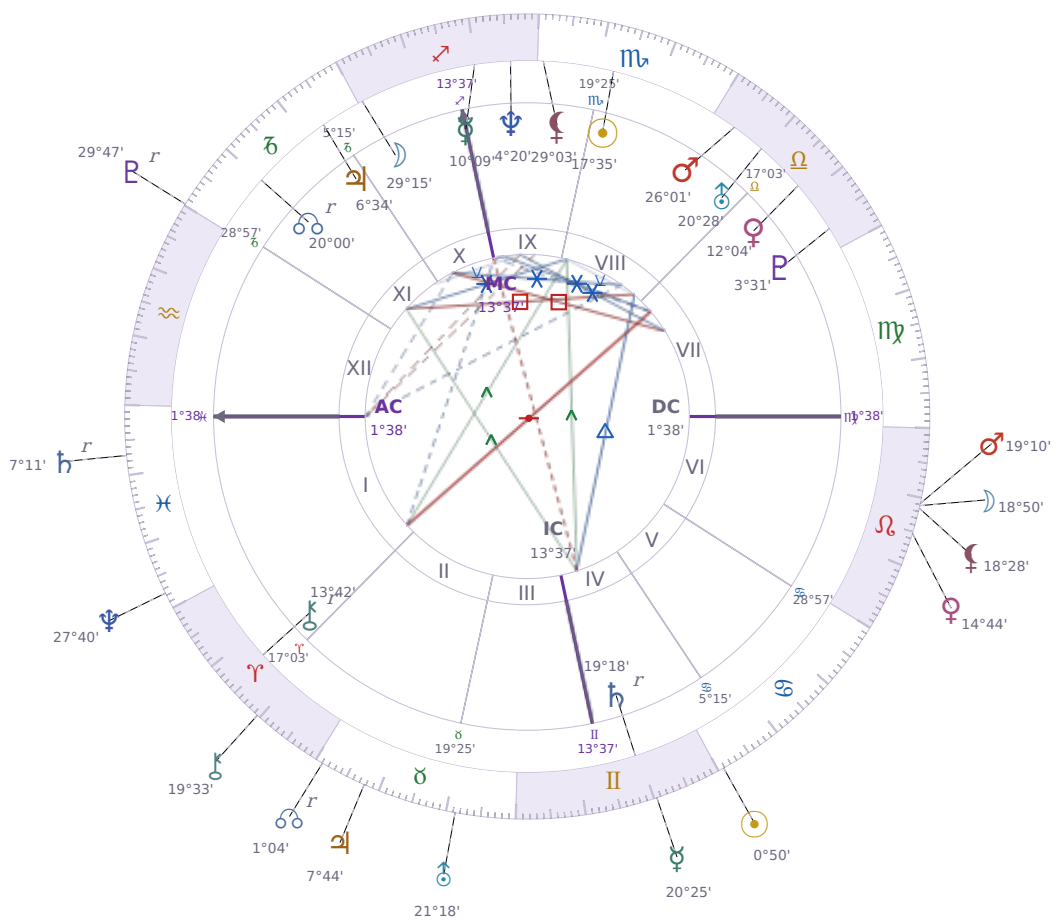

DAILY HOROSCOPE

Eric William Dane

American actor (1972-2026)

♏ Scorpio November 9, 1972 13:42 San Francisco

Thursday, 22 June 2023

TRANSITS FOR TODAY

☉ Sun	in ♋ Cancer	0°50'12"
☾ Moon	in ♌ Leo	18°50'56"
☿ Mercury	in ♊ Gemini	20°25'16"
♀ Venus	in ♌ Leo	14°44'58"
♂ Mars	in ♌ Leo	19°10'24"
♃ Jupiter	in ♉ Taurus	7°44'47"
♄ Saturn	in ♓ Pisces Rx	7°11'31"

♅ Uranus	in ♉ Taurus	21°18'56"
♆ Neptune	in ♋ Pisces	27°40'06"
♇ Pluto	in ♏ Capricorn Rx	29°47'39"
♁ Chiron	in ♈ Aries	19°33'02"
♁ NNode	in ♉ Taurus Rx	1°04'11"
♁ Lilith	in ♌ Leo	18°28'43"

NATAL PLANETS