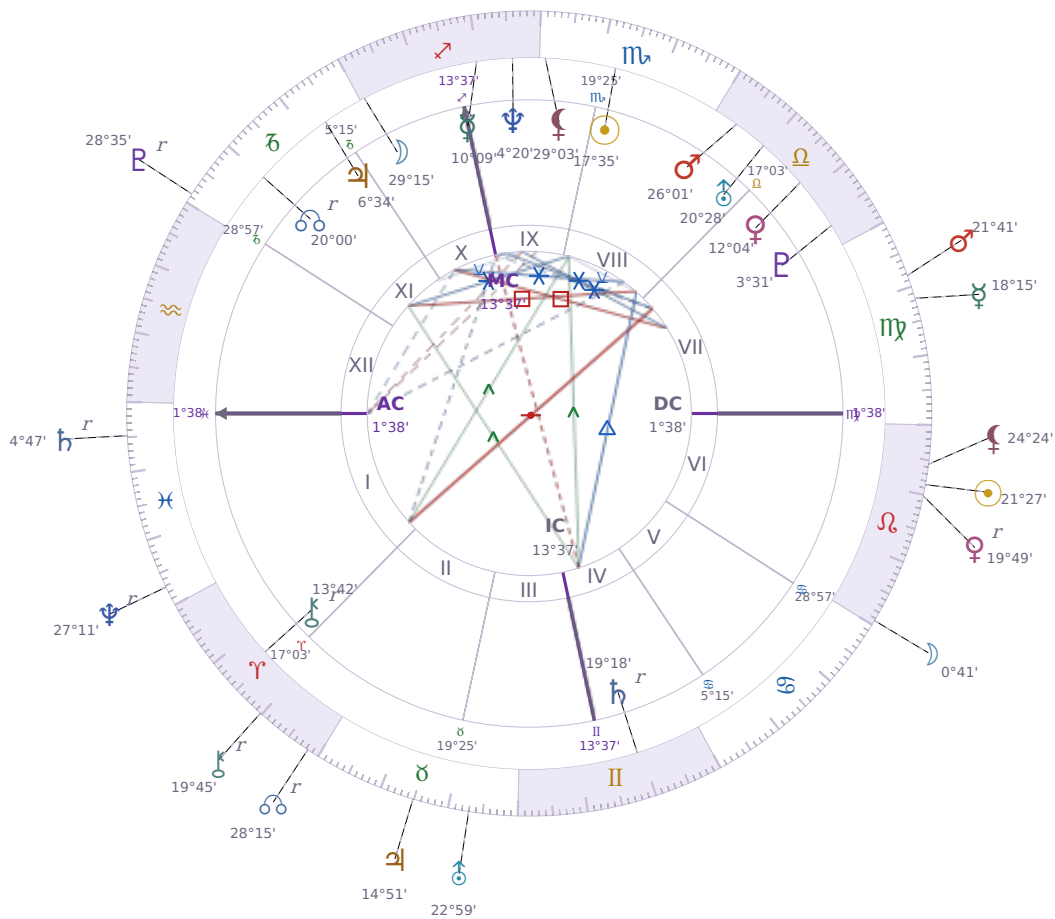

DAILY HOROSCOPE

Eric William Dane

American actor (1972-2026)

♏ Scorpio November 9, 1972 13:42 San Francisco

Monday, 14 August 2023

TRANSITS FOR TODAY

☉ Sun	in ♌ Leo	21°27'38"
☾ Moon	in ♌ Leo	0°41'38"
☿ Mercury	in ♍ Virgo	18°15'48"
♀ Venus	in ♌ Leo Rx	19°49'49"
♂ Mars	in ♍ Virgo	21°41'44"
♃ Jupiter	in ♉ Taurus	14°51'29"
♄ Saturn	in ♓ Pisces Rx	4°47'41"

♅ Uranus	in ♉ Taurus	22°59'11"
♆ Neptune	in ♋ Pisces Rx	27°11'06"
♇ Pluto	in ♏ Capricorn Rx	28°35'20"
♁ Chiron	in ♈ Aries Rx	19°45'26"
♁ NNode	in ♈ Aries Rx	28°15'49"
♁ Lilith	in ♌ Leo	24°24'33"