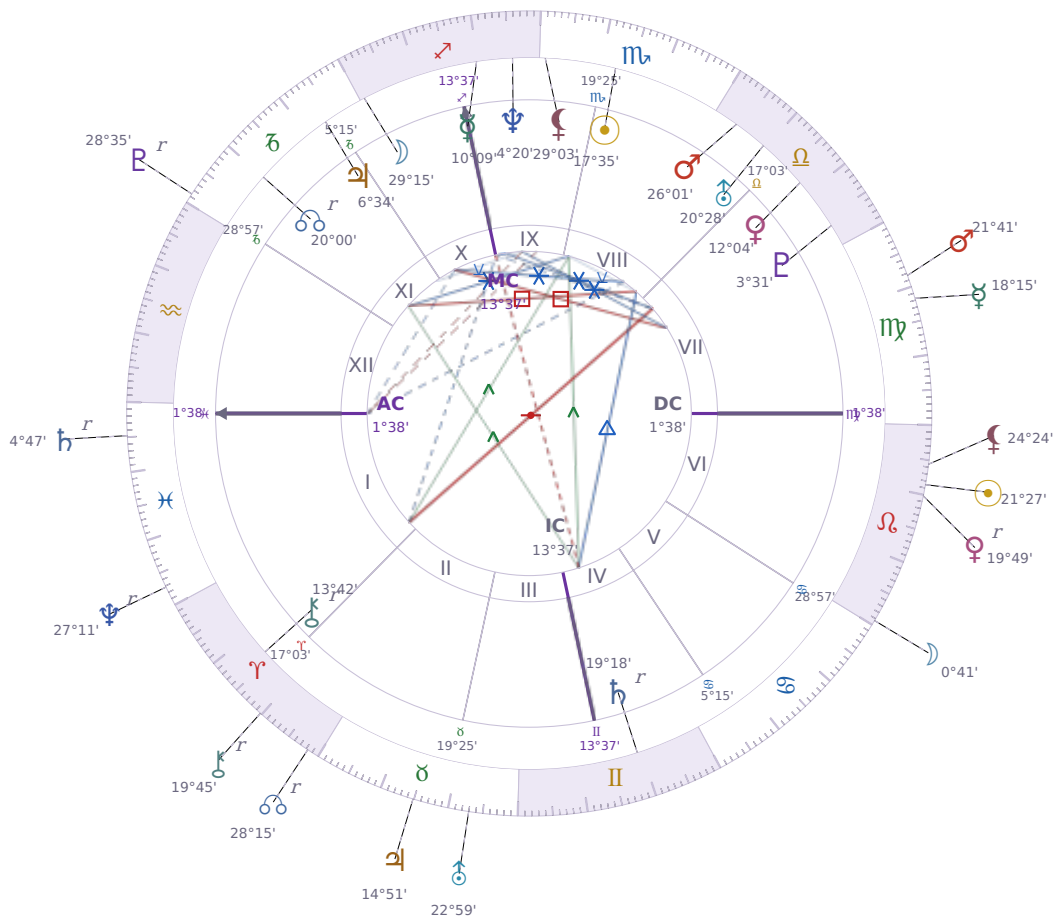

DAILY HOROSCOPE

Eric William Dane

American actor (1972-2026)

♏ Scorpio November 9, 1972 13:42 San Francisco

Monday, 14 August 2023

TRANSITS FOR TODAY

☉ Sun	in ♌ Leo	21°27'38"
☾ Moon	in ♌ Leo	0°41'38"
☿ Mercury	in ♍ Virgo	18°15'48"
♀ Venus	in ♌ Leo Rx	19°49'49"
♂ Mars	in ♍ Virgo	21°41'44"
♃ Jupiter	in ♉ Taurus	14°51'29"
♄ Saturn	in ♓ Pisces Rx	4°47'41"

♅ Uranus	in	♉ Taurus	22°59'11"
♆ Neptune	in	♓ Pisces Rx	27°11'06"
♇ Pluto	in	♑ Capricorn Rx	28°35'20"
♁ Chiron	in	♈ Aries Rx	19°45'26"
♁ NNode	in	♈ Aries Rx	28°15'49"
♁ Lilith	in	♌ Leo	24°24'33"