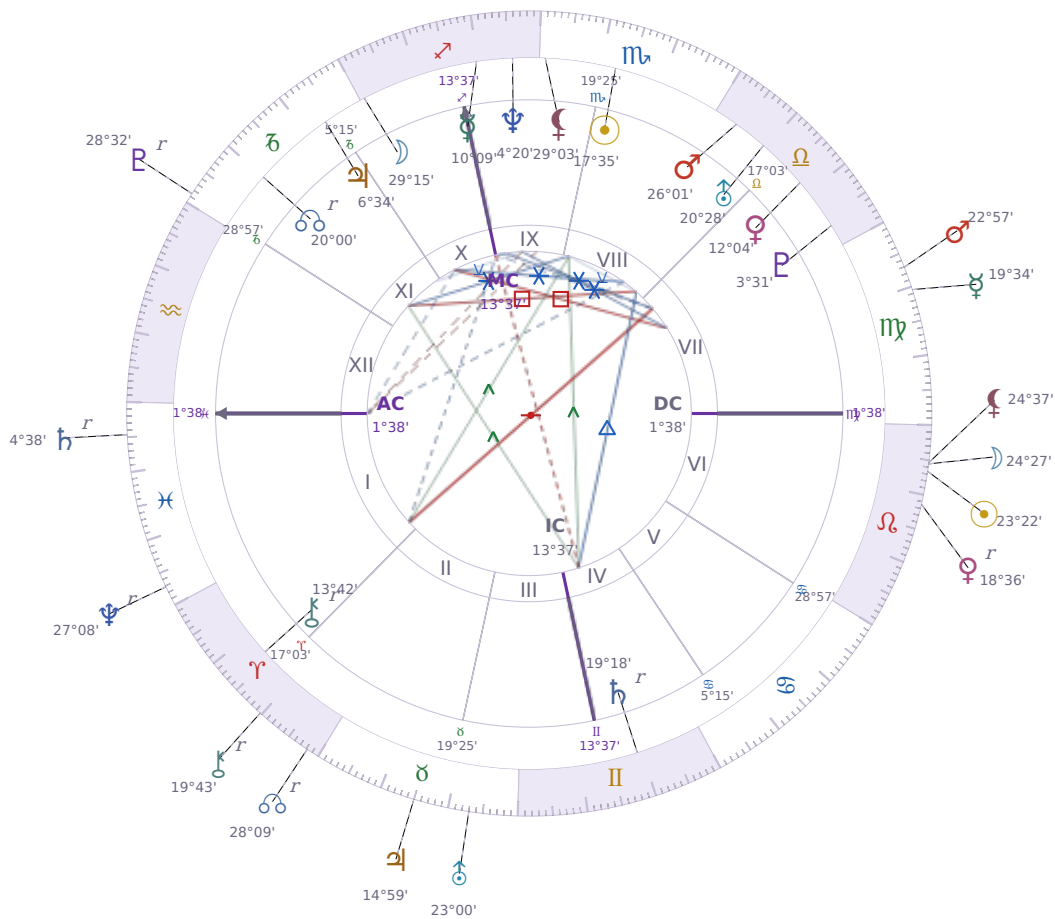

DAILY HOROSCOPE

Eric William Dane

American actor (1972-2026)

♏ Scorpio November 9, 1972 13:42 San Francisco

Wednesday, 16 August 2023

TRANSITS FOR TODAY

☉ Sun	in ♌ Leo	23°22'57"
☾ Moon	in ♌ Leo	24°27'14"
☿ Mercury	in ♍ Virgo	19°34'03"
♀ Venus	in ♌ Leo Rx	18°36'12"
♂ Mars	in ♍ Virgo	22°57'36"
♃ Jupiter	in ♉ Taurus	14°59'13"
♄ Saturn	in ♓ Pisces Rx	4°38'55"

♅ Uranus	in ♉ Taurus	23°00'33"
♆ Neptune	in ♓ Pisces Rx	27°08'32"
♇ Pluto	in ♑ Capricorn Rx	28°32'47"
♁ Chiron	in ♈ Aries Rx	19°43'06"
♊ NNode	in ♈ Aries Rx	28°09'28"
♁ Lilith	in ♌ Leo	24°37'58"