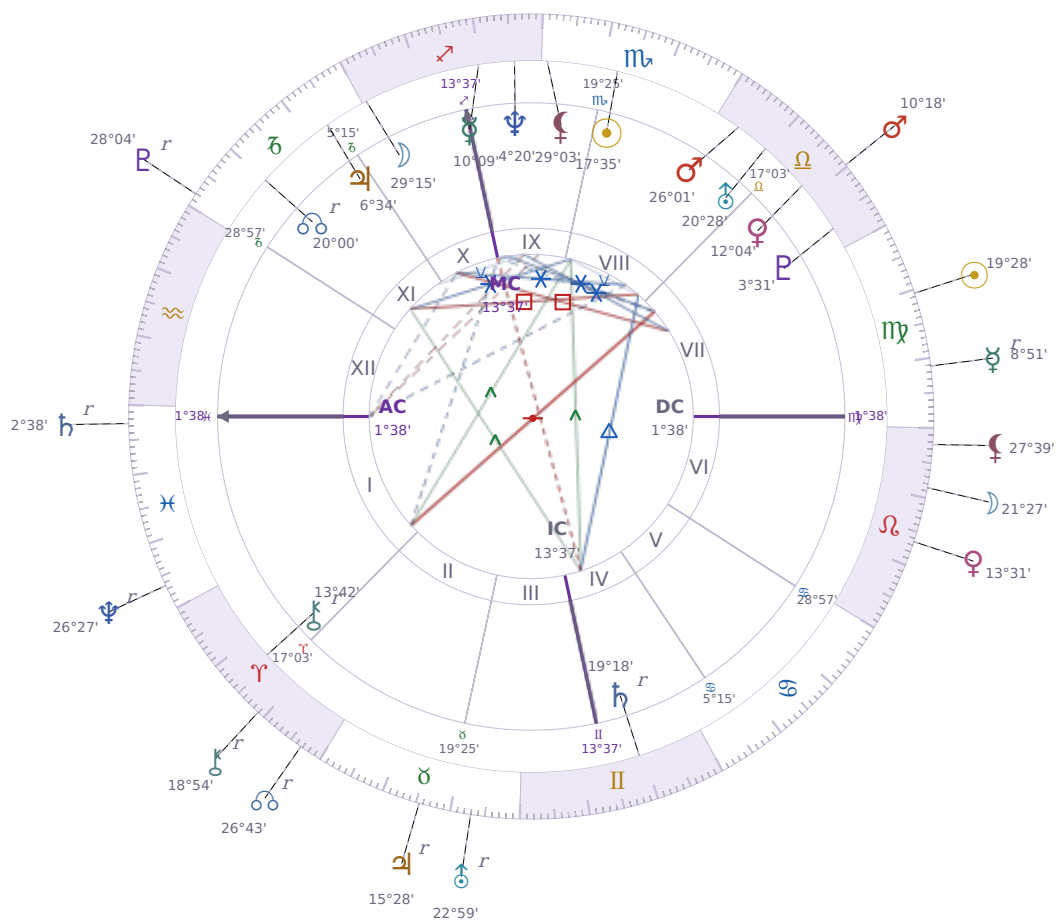

DAILY HOROSCOPE

Eric William Dane

American actor (1972-2026)

♏ Scorpio November 9, 1972 13:42 San Francisco

Tuesday, 12 September 2023

TRANSITS FOR TODAY

☉ Sun	in ♍ Virgo	19°28'35"
☾ Moon	in ♌ Leo	21°27'38"
☿ Mercury	in ♍ Virgo Rx	8°51'01"
♀ Venus	in ♌ Leo	13°31'46"
♂ Mars	in ♎ Libra	10°18'20"
♃ Jupiter	in ♉ Taurus Rx	15°28'37"
♄ Saturn	in ♋ Pisces Rx	2°38'21"

♅ Uranus	in ♉ Taurus Rx	22°59'22"
♆ Neptune	in ♋ Pisces Rx	26°27'50"
♇ Pluto	in ♏ Capricorn Rx	28°04'45"
♁ Chiron	in ♈ Aries Rx	18°54'54"
♁ NNode	in ♈ Aries Rx	26°43'40"
♁ Lilith	in ♌ Leo	27°39'01"

NATAL PLANETS