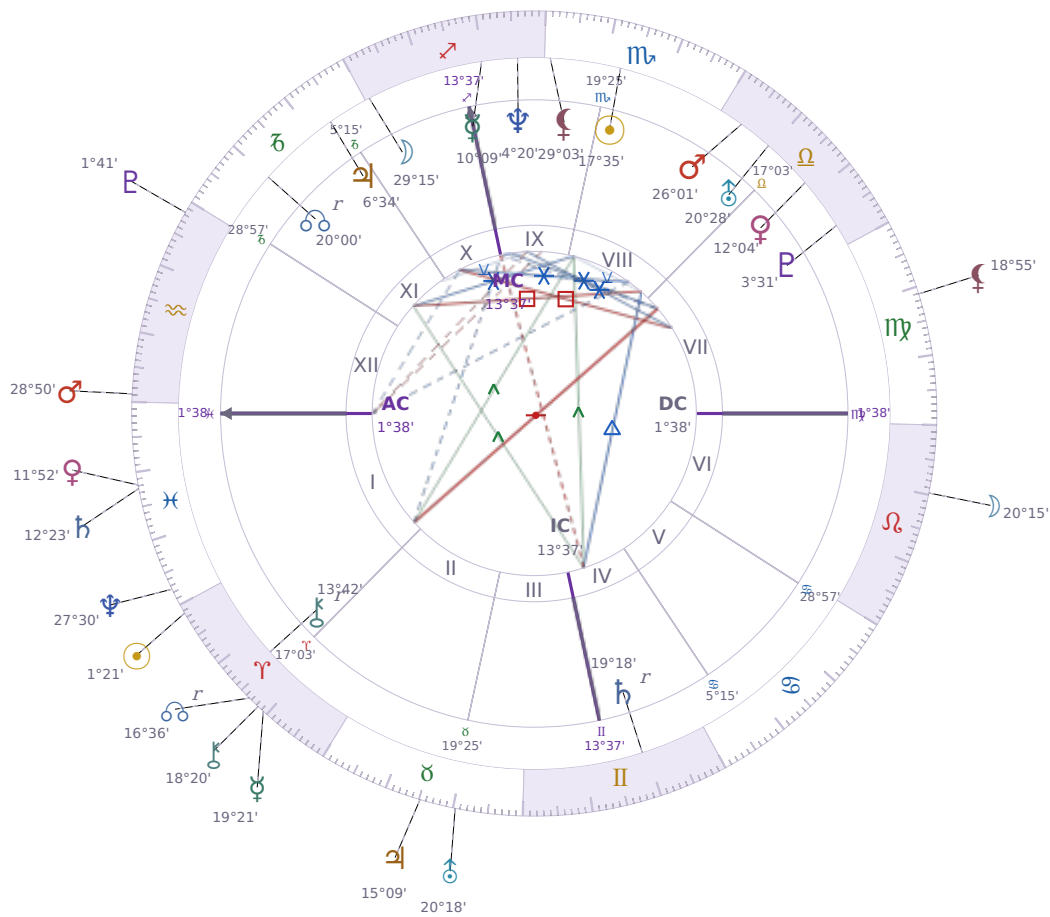

DAILY HOROSCOPE

Eric William Dane

American actor (1972-2026)

♏ Scorpio November 9, 1972 13:42 San Francisco

Thursday, 21 March 2024

TRANSITS FOR TODAY

|           |               |           |
|-----------|---------------|-----------|
| ☉ Sun     | in ♈ Aries    | 1°21'40"  |
| ☾ Moon    | in ♌ Leo      | 20°15'18" |
| ☿ Mercury | in ♈ Aries    | 19°21'01" |
| ♀ Venus   | in ♋ Pisces   | 11°52'01" |
| ♂ Mars    | in ♒ Aquarius | 28°50'23" |
| ♃ Jupiter | in ♉ Taurus   | 15°09'44" |
| ♄ Saturn  | in ♋ Pisces   | 12°23'15" |

|           |               |           |
|-----------|---------------|-----------|
| ♅ Uranus  | in ♉ Taurus   | 20°18'41" |
| ♆ Neptune | in ♋ Pisces   | 27°30'44" |
| ♇ Pluto   | in ♒ Aquarius | 1°41'14"  |
| ♁ Chiron  | in ♈ Aries    | 18°20'18" |
| ♁ NNode   | in ♈ Aries Rx | 16°36'52" |
| ♁ Lilith  | in ♍ Virgo    | 18°55'20" |

## KEY TRANSIT FACTORS