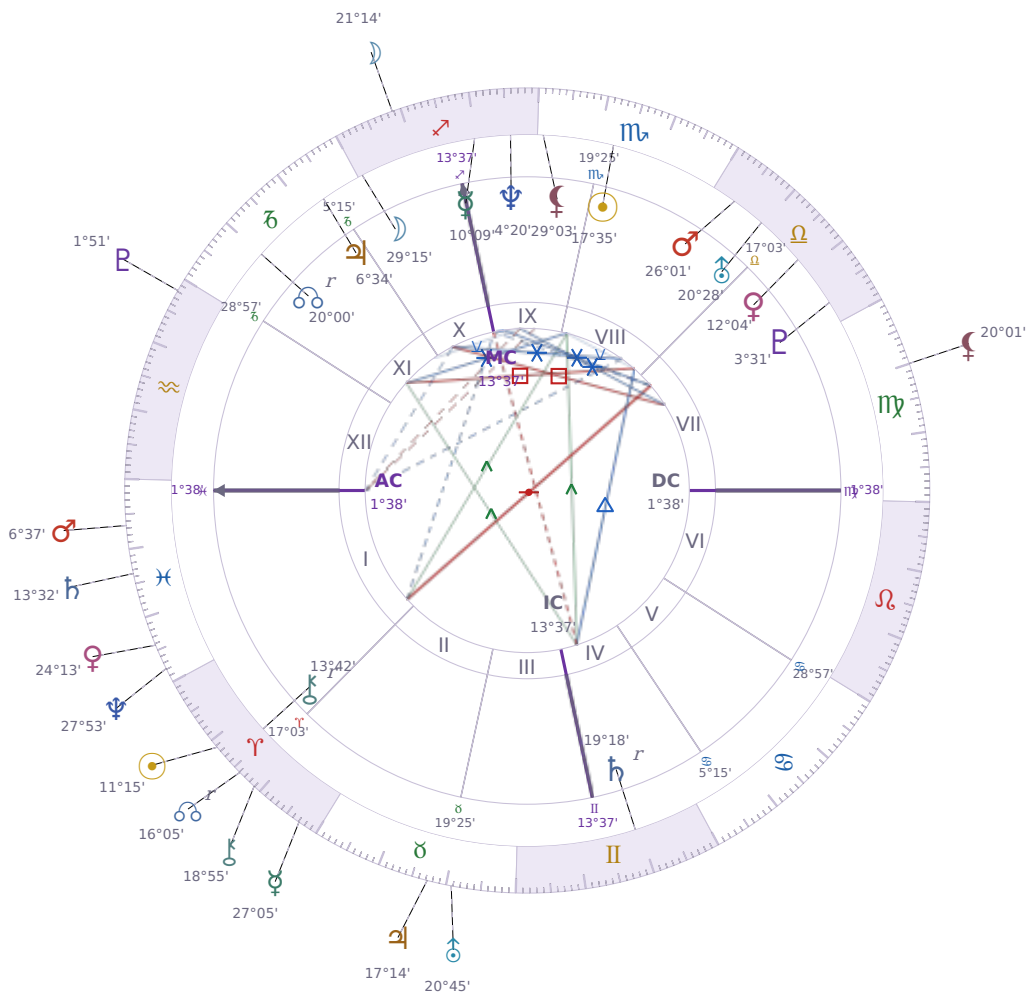

DAILY HOROSCOPE

Eric William Dane

American actor (1972-2026)

♏ Scorpio November 9, 1972 13:42 San Francisco

Sunday, 31 March 2024

TRANSITS FOR TODAY

☉ Sun	in ♈ Aries	11°15'32"
☾ Moon	in ♐ Sagittarius	21°14'55"
☿ Mercury	in ♈ Aries	27°05'48"
♀ Venus	in ♋ Pisces	24°13'55"
♂ Mars	in ♋ Pisces	6°37'18"
♃ Jupiter	in ♉ Taurus	17°14'47"
♄ Saturn	in ♋ Pisces	13°32'34"

♅ Uranus	in ♉ Taurus	20°45'43"
♆ Neptune	in ♋ Pisces	27°53'16"
♇ Pluto	in ♒ Aquarius	1°51'31"
♁ Chiron	in ♈ Aries	18°55'04"
♁ NNode	in ♈ Aries Rx	16°05'05"
♁ Lilith	in ♍ Virgo	20°01'56"

NATAL PLANETS

☉ Sun	in ♏ Scorpio	17°35'52"	VIII
☾ Moon	in ♐ Sagittarius	29°15'47"	X
☿ Mercury	in ♐ Sagittarius	10°09'58"	IX
♀ Venus	in ♎ Libra	12°04'48"	VII
♂ Mars	in ♎ Libra	26°01'24"	VIII
♃ Jupiter	in ♏ Capricorn	6°34'14"	XI
♄ Saturn	in ♊ Gemini	19°18'56"	IV Rx
♅ Uranus	in ♎ Libra	20°28'57"	VIII
♆ Neptune	in ♐ Sagittarius	4°20'25"	IX
♇ Pluto	in ♎ Libra	3°31'17"	VII
♁ Chiron	in ♈ Aries	13°42'19"	I Rx
♁ North Node	in ♏ Capricorn	20°00'39"	XI Rx
♁ Lilith	in ♏ Scorpio	29°03'37"	IX

♇ Pluto * Sextile ♆ natal Neptune ★

While this lasts, you find it easier to **see through confusion and spot what's actually real** in situations that usually feel murky to you. Your intuition sharpens without becoming unreliable, so you can trust your gut feelings more than usual. This is a good time to make decisions about things you've been uncertain about, because you're cutting through the fog naturally.

★ = natal resonance — this transit echoes your birth chart, amplifying its influence

LUNAR DAY

Moon in ♏ Sagittarius · Day 21 / 30 · Waning Gibbous

Restlessness with routine increases during this transit, and the desire to break out of familiar patterns grows. Opinions get expressed more freely and with less filtering for the next day or two.