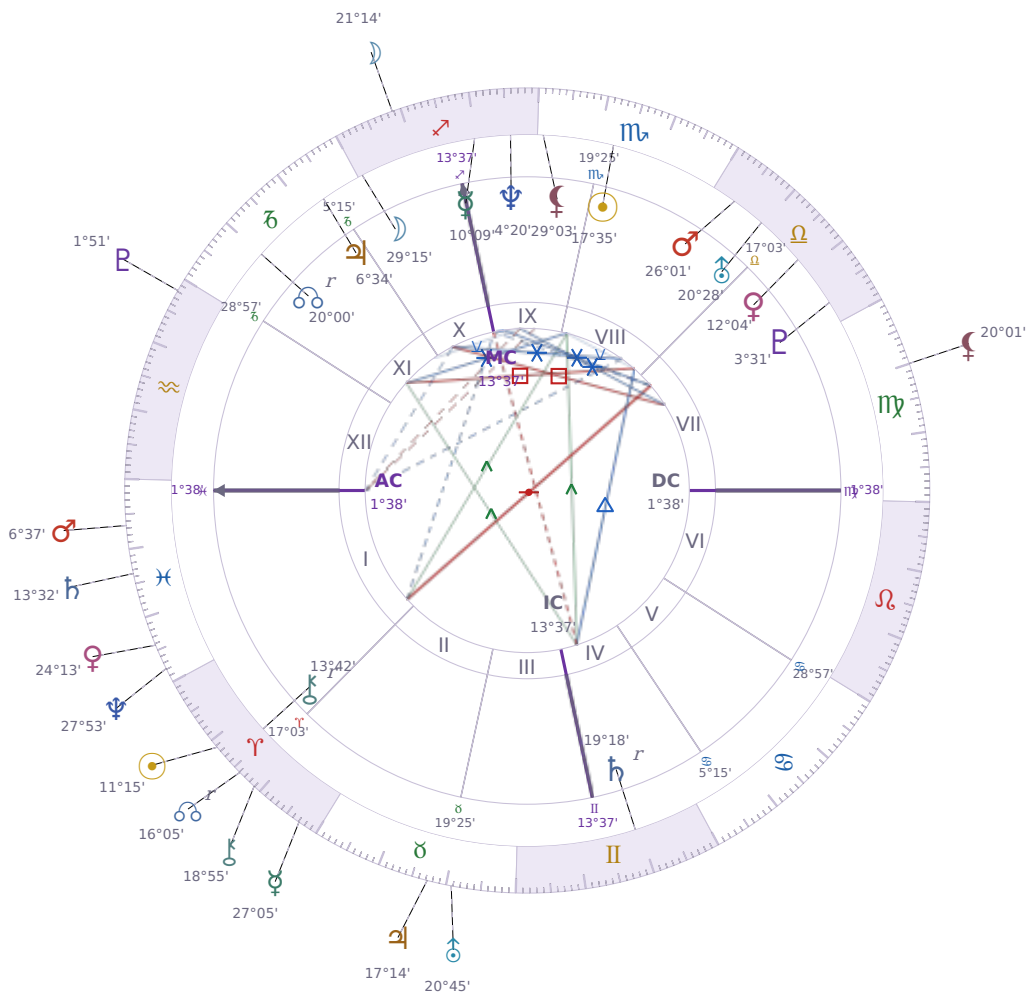

DAILY HOROSCOPE

Eric William Dane

American actor (1972-2026)

♏ Scorpio November 9, 1972 13:42 San Francisco

Sunday, 31 March 2024

TRANSITS FOR TODAY

☉ Sun	in ♈ Aries	11°15'32"
☾ Moon	in ♐ Sagittarius	21°14'55"
☿ Mercury	in ♈ Aries	27°05'48"
♀ Venus	in ♋ Pisces	24°13'55"
♂ Mars	in ♋ Pisces	6°37'18"
♃ Jupiter	in ♉ Taurus	17°14'47"
♄ Saturn	in ♋ Pisces	13°32'34"

♅ Uranus	in ♉ Taurus	20°45'43"
♆ Neptune	in ♓ Pisces	27°53'16"
♇ Pluto	in ♒ Aquarius	1°51'31"
♁ Chiron	in ♈ Aries	18°55'04"
♁ NNode	in ♈ Aries Rx	16°05'05"
♁ Lilith	in ♍ Virgo	20°01'56"

NATAL PLANETS

☉ Sun	in ♏ Scorpio	17°35'52"	VIII
☾ Moon	in ♐ Sagittarius	29°15'47"	X
☿ Mercury	in ♐ Sagittarius	10°09'58"	IX
♀ Venus	in ♎ Libra	12°04'48"	VII
♂ Mars	in ♎ Libra	26°01'24"	VIII
♃ Jupiter	in ♏ Capricorn	6°34'14"	XI
♄ Saturn	in ♊ Gemini	19°18'56"	IV Rx
♅ Uranus	in ♎ Libra	20°28'57"	VIII
♆ Neptune	in ♐ Sagittarius	4°20'25"	IX
♇ Pluto	in ♎ Libra	3°31'17"	VII
♁ Chiron	in ♈ Aries	13°42'19"	I Rx
♁ North Node	in ♏ Capricorn	20°00'39"	XI Rx
♁ Lilith	in ♏ Scorpio	29°03'37"	IX

♇ Pluto * Sextile ♆ natal Neptune ★

While this lasts, you find it easier to **see through confusion and spot what's actually real** in situations that usually feel murky to you. Your intuition sharpens without becoming unreliable, so you can trust your gut feelings more than usual. This is a good time to make decisions about things you've been uncertain about, because you're cutting through the fog naturally.

★ = natal resonance — this transit echoes your birth chart, amplifying its influence

LUNAR DAY

Moon in ♏ Sagittarius · Day 21 / 30 · Waning Gibbous

Restlessness with routine increases during this transit, and the desire to break out of familiar patterns grows. Opinions get expressed more freely and with less filtering for the next day or two.