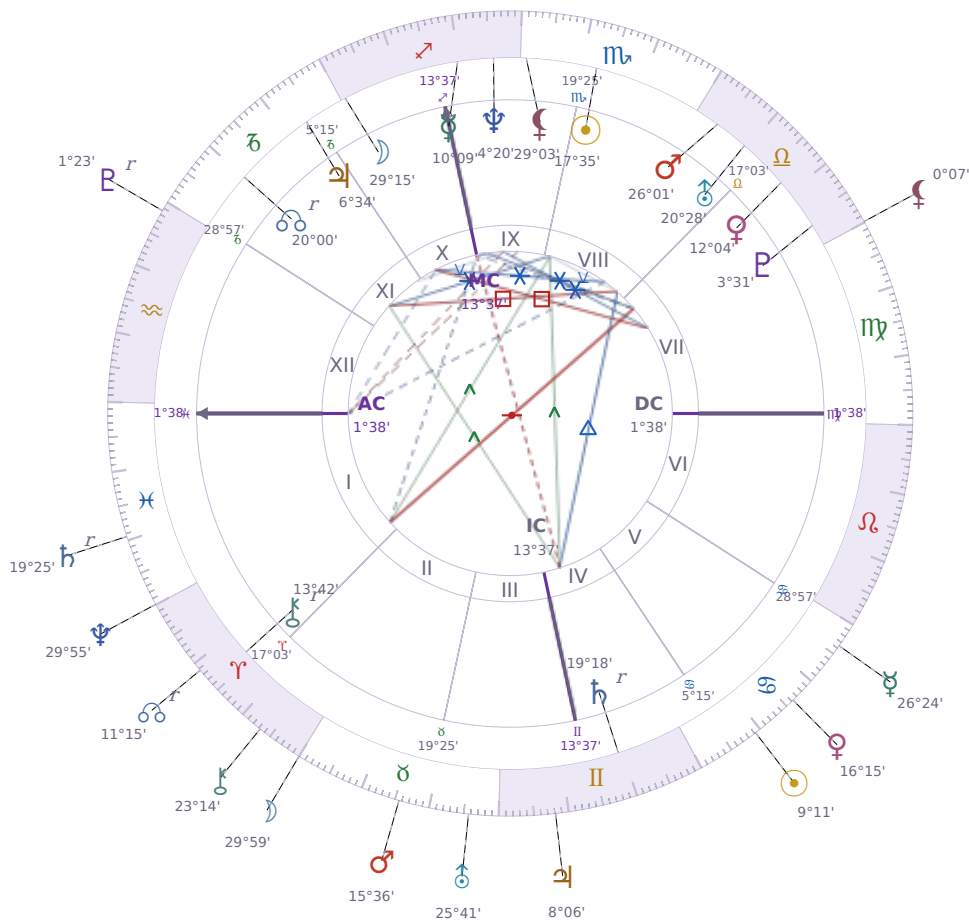

DAILY HOROSCOPE

Eric William Dane

American actor (1972-2026)

♏ Scorpio November 9, 1972 13:42 San Francisco

Sunday, 30 June 2024

TRANSITS FOR TODAY

☉ Sun	in ♋ Cancer	9°11'05"
☾ Moon	in ♈ Aries	29°59'50"
☿ Mercury	in ♋ Cancer	26°24'28"
♀ Venus	in ♋ Cancer	16°15'39"
♂ Mars	in ♉ Taurus	15°36'06"
♃ Jupiter	in ♊ Gemini	8°06'30"
♄ Saturn	in ♋ Pisces Rx	19°25'40"

♅ Uranus	in ♉ Taurus	25°41'51"
♆ Neptune	in ♋ Pisces	29°55'51"
♇ Pluto	in ♒ Aquarius Rx	1°23'29"
♁ Chiron	in ♈ Aries	23°14'24"
♊ NNode	in ♈ Aries Rx	11°15'59"
♁ Lilith	in ♎ Libra	0°07'23"