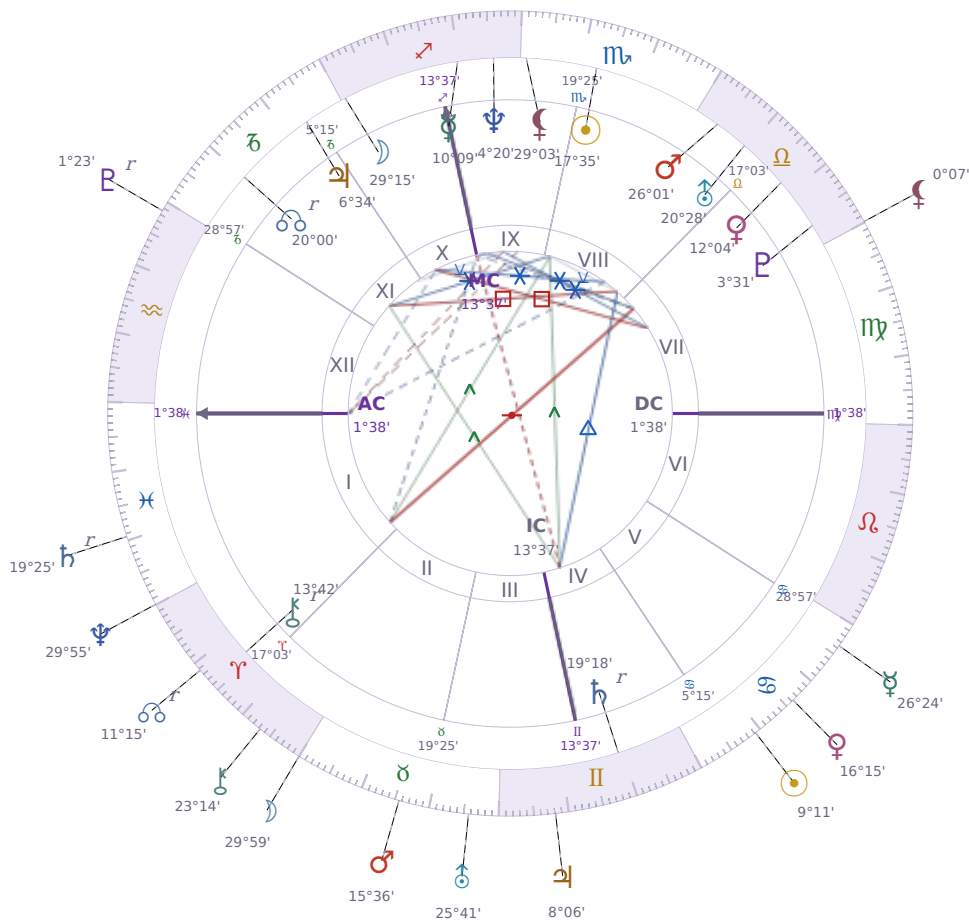

DAILY HOROSCOPE

## Eric William Dane

American actor (1972-2026)

♏ Scorpio November 9, 1972 13:42 San Francisco

Sunday, 30 June 2024