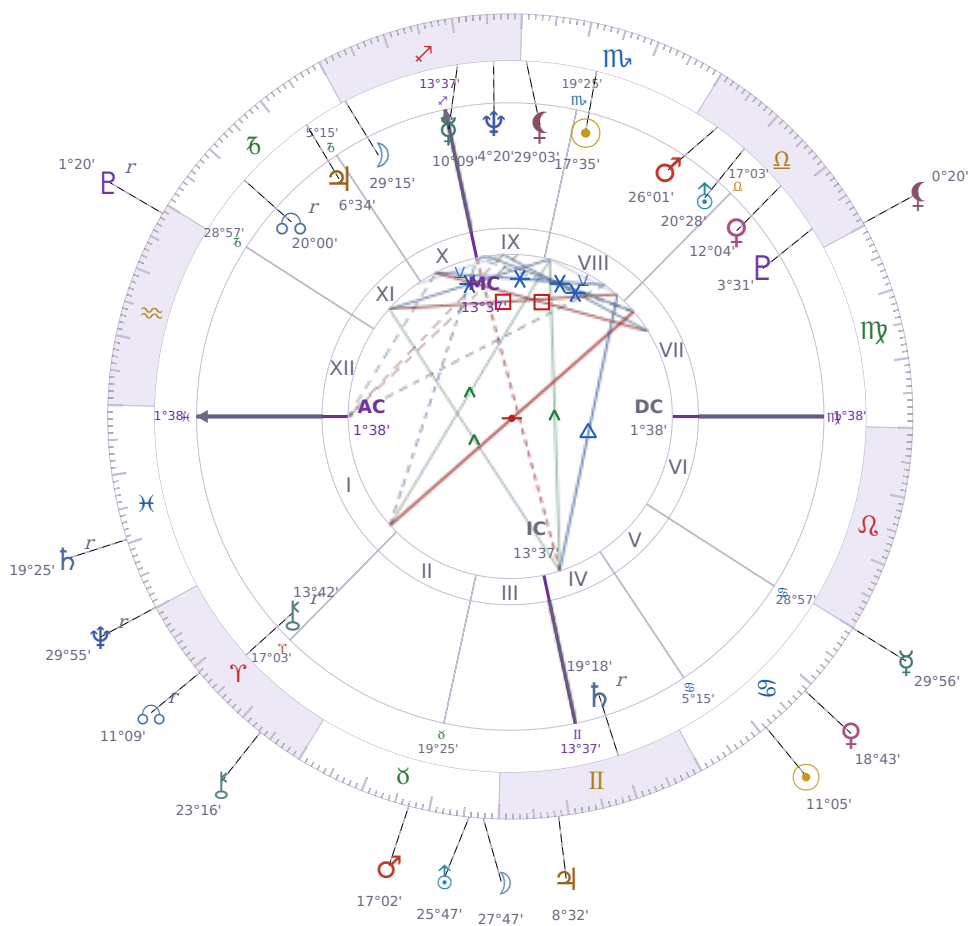

DAILY HOROSCOPE

Eric William Dane

American actor (1972-2026)

♏ Scorpio November 9, 1972 13:42 San Francisco

Tuesday, 2 July 2024

TRANSITS FOR TODAY

☉ Sun	in ♋ Cancer	11°05'31"
☾ Moon	in ♉ Taurus	27°47'56"
☿ Mercury	in ♋ Cancer	29°56'23"
♀ Venus	in ♋ Cancer	18°43'06"
♂ Mars	in ♉ Taurus	17°02'25"
♃ Jupiter	in ♊ Gemini	8°32'27"
♄ Saturn	in ♓ Pisces Rx	19°25'19"

♅ Uranus	in ♉ Taurus	25°47'16"
♆ Neptune	in ♋ Pisces Rx	29°55'54"
♇ Pluto	in ♒ Aquarius Rx	1°20'54"
♁ Chiron	in ♈ Aries	23°16'58"
♊ NNode	in ♈ Aries Rx	11°09'38"
♁ Lilith	in ♎ Libra	0°20'41"

NATAL PLANETS