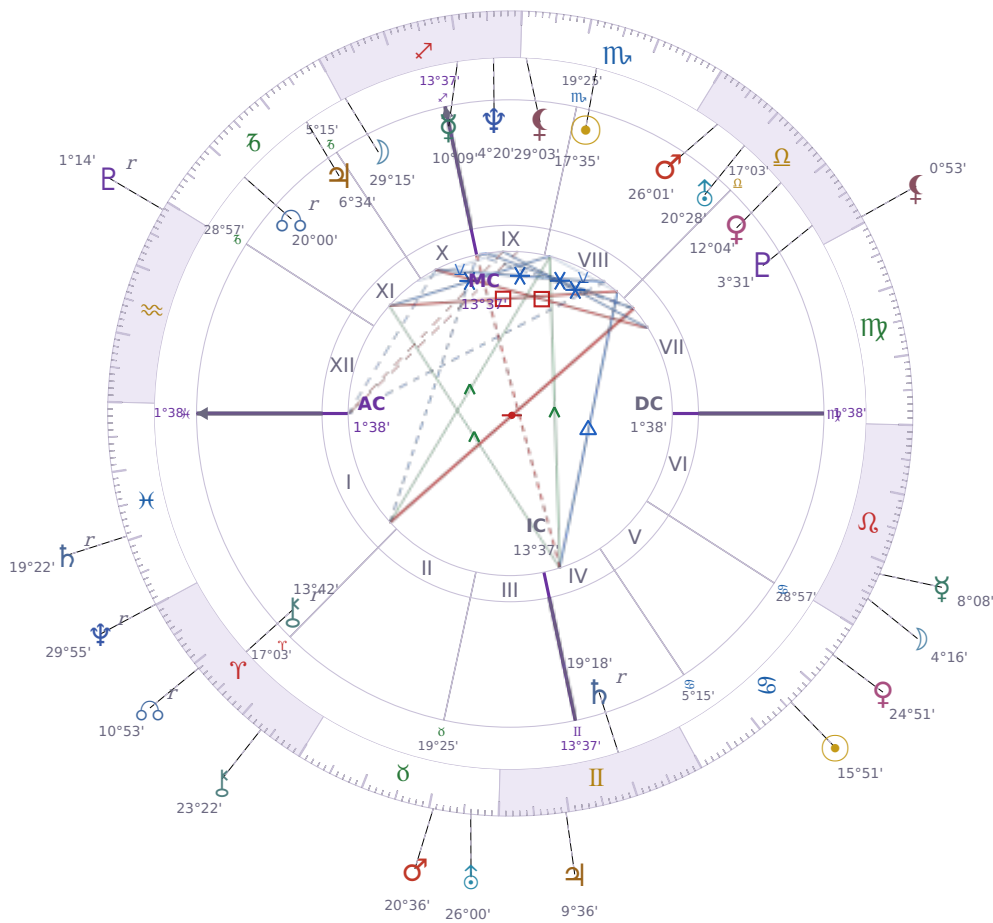

DAILY HOROSCOPE

Eric William Dane

American actor (1972–2026)

♏ Scorpio November 9, 1972 13:42 San Francisco

Sunday, 7 July 2024

TRANSITS FOR TODAY

| | | |
|-----------|----------------|-----------|
| ☉ Sun | in ♋ Cancer | 15°51'40" |
| ☾ Moon | in ♌ Leo | 4°16'38" |
| ☿ Mercury | in ♌ Leo | 8°08'56" |
| ♀ Venus | in ♋ Cancer | 24°51'48" |
| ♂ Mars | in ♉ Taurus | 20°36'53" |
| ♃ Jupiter | in ♊ Gemini | 9°36'21" |
| ♄ Saturn | in ♓ Pisces Rx | 19°22'44" |

| | | |
|-----------|------------------|-----------|
| ♅ Uranus | in ♉ Taurus | 26°00'16" |
| ♆ Neptune | in ♋ Pisces Rx | 29°55'30" |
| ♇ Pluto | in ♒ Aquarius Rx | 1°14'14" |
| ♁ Chiron | in ♈ Aries | 23°22'33" |
| ♊ NNode | in ♈ Aries Rx | 10°53'46" |
| ♁ Lilith | in ♎ Libra | 0°53'56" |