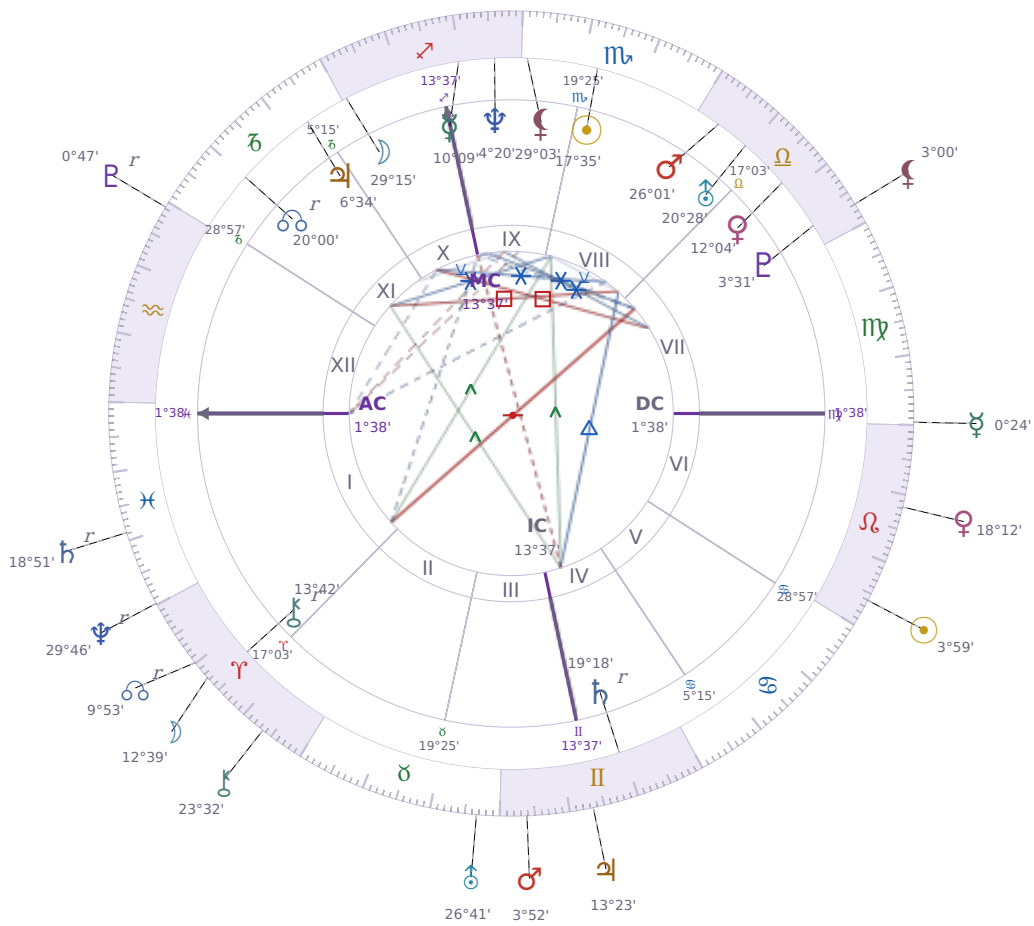

DAILY HOROSCOPE

Eric William Dane

American actor (1972-2026)

♏ Scorpio November 9, 1972 13:42 San Francisco

Friday, 26 July 2024

TRANSITS FOR TODAY

☉ Sun	in ♌ Leo	3°59'19"
☾ Moon	in ♈ Aries	12°39'05"
☿ Mercury	in ♍ Virgo	0°24'23"
♀ Venus	in ♌ Leo	18°12'30"
♂ Mars	in ♊ Gemini	3°52'55"
♃ Jupiter	in ♊ Gemini	13°23'41"
♄ Saturn	in ♓ Pisces Rx	18°51'01"

♅ Uranus	in ♉ Taurus	26°41'22"
♆ Neptune	in ♋ Pisces Rx	29°46'42"
♇ Pluto	in ♒ Aquarius Rx	0°47'35"
♁ Chiron	in ♈ Aries	23°32'04"
♁ NNode	in ♈ Aries Rx	9°53'24"
♁ Lilith	in ♎ Libra	3°00'13"

NATAL PLANETS