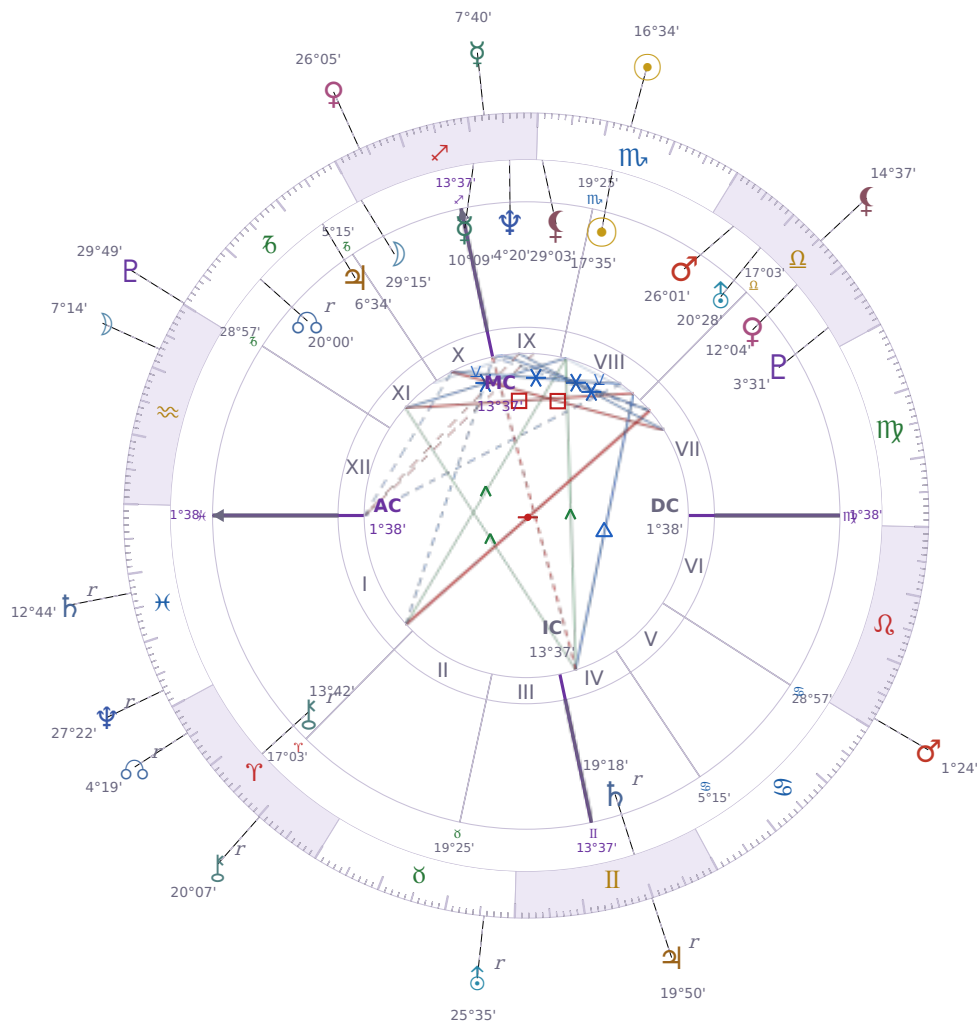

DAILY HOROSCOPE

## Eric William Dane

American actor (1972-2026)

♏ Scorpio November 9, 1972 13:42 San Francisco