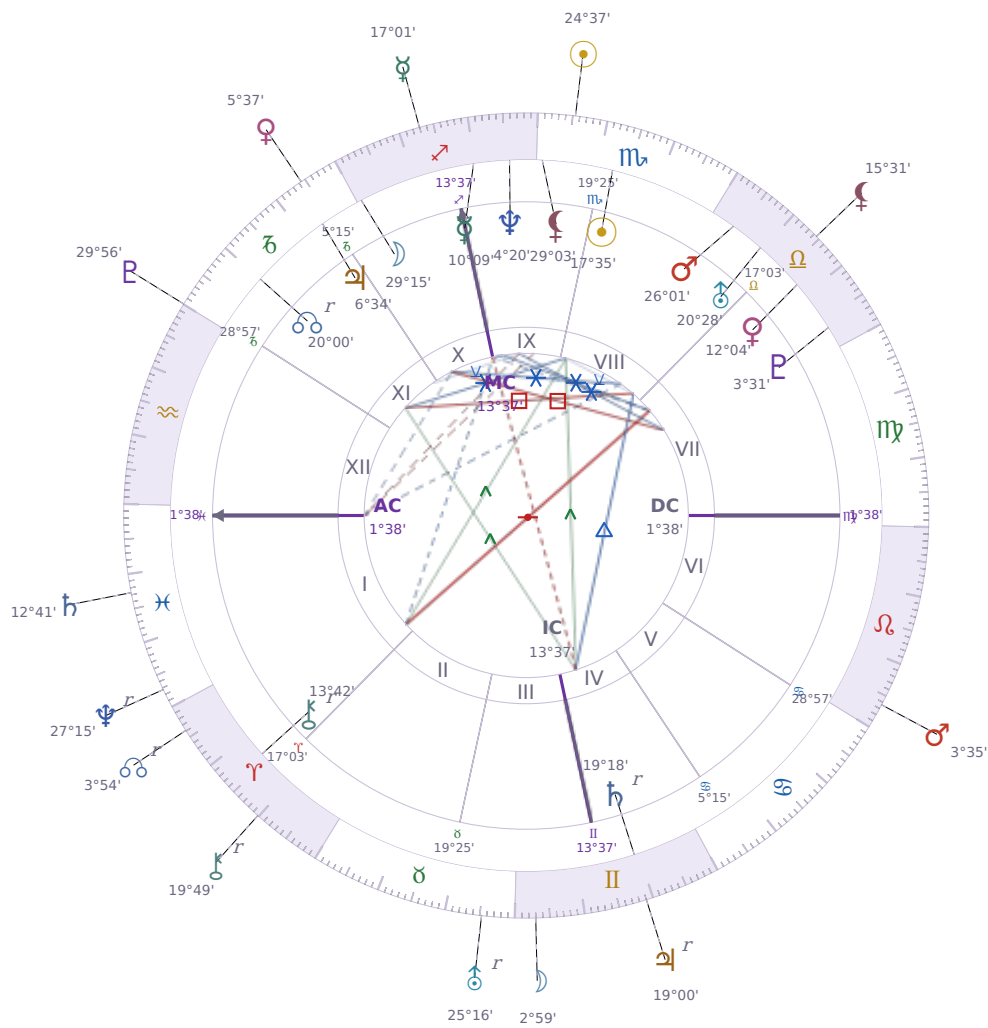

DAILY HOROSCOPE

Eric William Dane

American actor (1972-2026)

♏ Scorpio November 9, 1972 13:42 San Francisco

Saturday, 16 November 2024

TRANSITS FOR TODAY

☉ Sun	in ♏ Scorpio	24°37'20"
☾ Moon	in ♊ Gemini	2°59'32"
☿ Mercury	in ♐ Sagittarius	17°01'33"
♀ Venus	in ♑ Capricorn	5°37'58"
♂ Mars	in ♌ Leo	3°35'42"
♃ Jupiter	in ♊ Gemini Rx	19°00'32"
♄ Saturn	in ♋ Pisces	12°41'36"

♅ Uranus	in ♉ Taurus Rx	25°16'01"
♆ Neptune	in ♓ Pisces Rx	27°15'38"
♇ Pluto	in ♑ Capricorn	29°56'30"
♁ Chiron	in ♈ Aries Rx	19°49'35"
♊ NNode	in ♈ Aries Rx	3°54'22"
♁ Lilith	in ♎ Libra	15°31'07"

NATAL PLANETS

KEY DATE

♄ Saturn stations Direct

Saturn turning direct means **stuck decisions and delayed projects** can finally move again after months of standing still. What felt unclear or blocked in your work, finances, or long-term plans becomes **clearer and actionable** as *Saturn* pushes forward. The pattern most people notice is **real progress on what matters** — whether that's getting a commitment from someone, finishing something you started, or seeing results from hard work you put in during the retrograde.