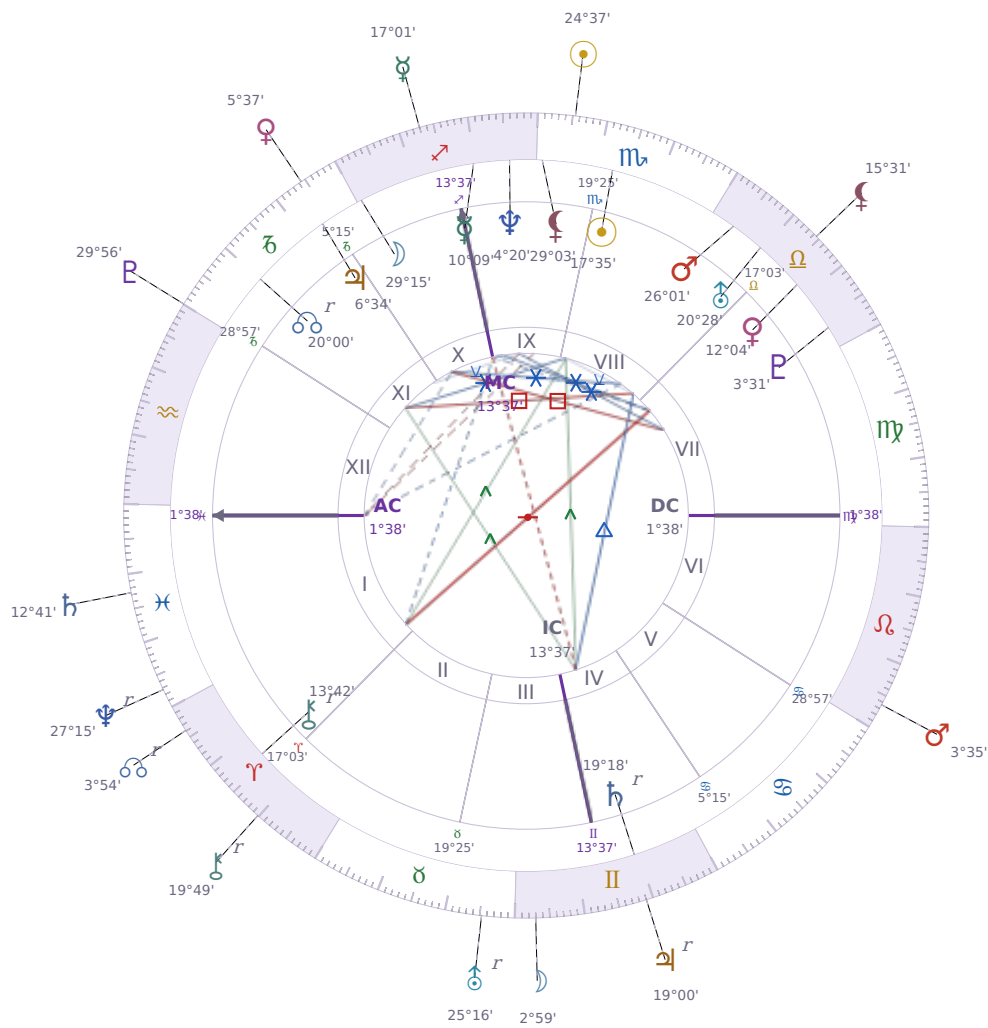

DAILY HOROSCOPE

Eric William Dane

American actor (1972-2026)

♏ Scorpio November 9, 1972 13:42 San Francisco

Saturday, 16 November 2024

TRANSITS FOR TODAY

☉ Sun	in ♏ Scorpio	24°37'20"
☾ Moon	in ♊ Gemini	2°59'32"
☿ Mercury	in ♐ Sagittarius	17°01'33"
♀ Venus	in ♐ Capricorn	5°37'58"
♂ Mars	in ♌ Leo	3°35'42"
♃ Jupiter	in ♊ Gemini Rx	19°00'32"
♄ Saturn	in ♉ Pisces	12°41'36"

♅ Uranus	in ♉ Taurus Rx	25°16'01"
♆ Neptune	in ♓ Pisces Rx	27°15'38"
♇ Pluto	in ♑ Capricorn	29°56'30"
♁ Chiron	in ♈ Aries Rx	19°49'35"
♊ NNode	in ♈ Aries Rx	3°54'22"
♁ Lilith	in ♎ Libra	15°31'07"

NATAL PLANETS

KEY DATE

♄ Saturn stations Direct

Saturn turning direct means **stuck decisions and delayed projects** can finally move again after months of standing still. What felt unclear or blocked in your work, finances, or long-term plans becomes **clearer and actionable** as *Saturn* pushes forward. The pattern most people notice is **real progress on what matters** — whether that's getting a commitment from someone, finishing something you started, or seeing results from hard work you put in during the retrograde.