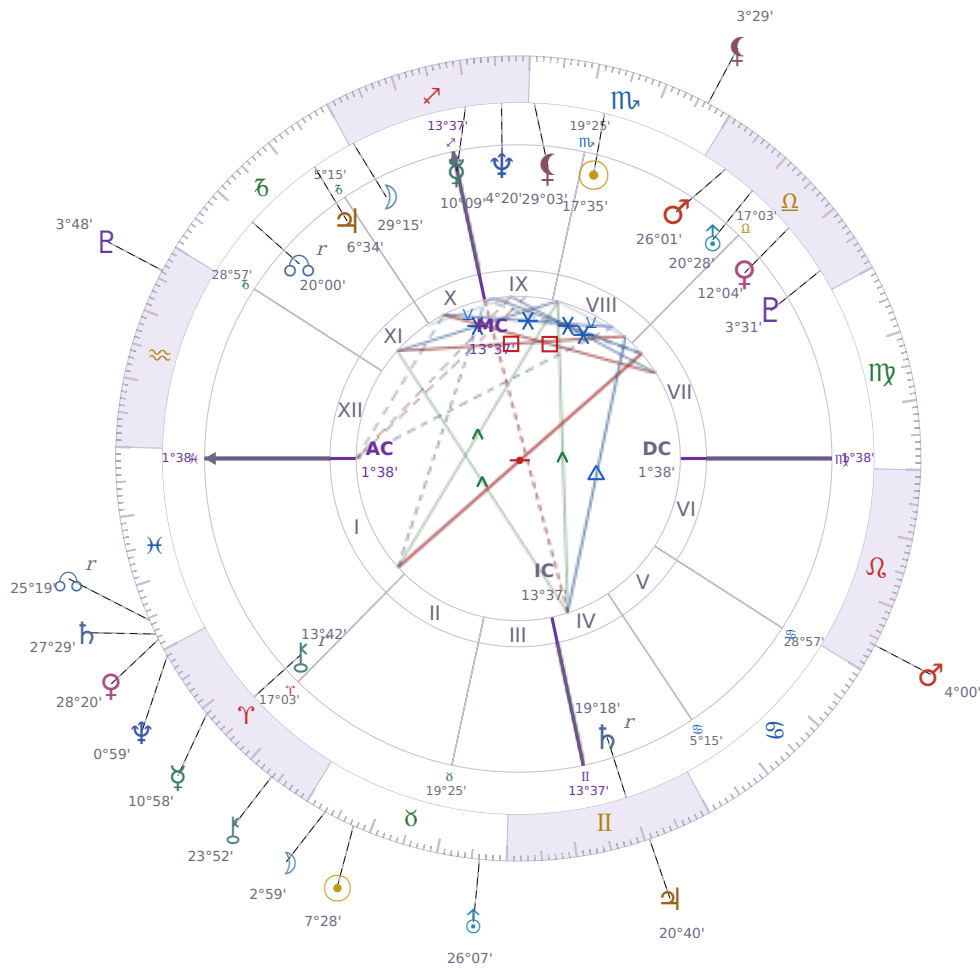

DAILY HOROSCOPE

Eric William Dane

American actor (1972-2026)

♏ Scorpio November 9, 1972 13:42 San Francisco

Sunday, 27 April 2025

TRANSITS FOR TODAY

☉ Sun	in ♉ Taurus	7°28'35"
☾ Moon	in ♉ Taurus	2°59'55"
☿ Mercury	in ♈ Aries	10°58'29"
♀ Venus	in ♋ Pisces	28°20'11"
♂ Mars	in ♌ Leo	4°00'28"
♃ Jupiter	in ♊ Gemini	20°40'30"
♄ Saturn	in ♋ Pisces	27°29'18"

♅ Uranus	in ♉ Taurus	26°07'14"
♆ Neptune	in ♈ Aries	0°59'09"
♇ Pluto	in ♒ Aquarius	3°48'23"
♁ Chiron	in ♈ Aries	23°52'08"
♁ NNode	in ♋ Pisces Rx	25°19'42"
♁ Lilith	in ♏ Scorpio	3°30'00"

## KEY TRANSIT FACTORS