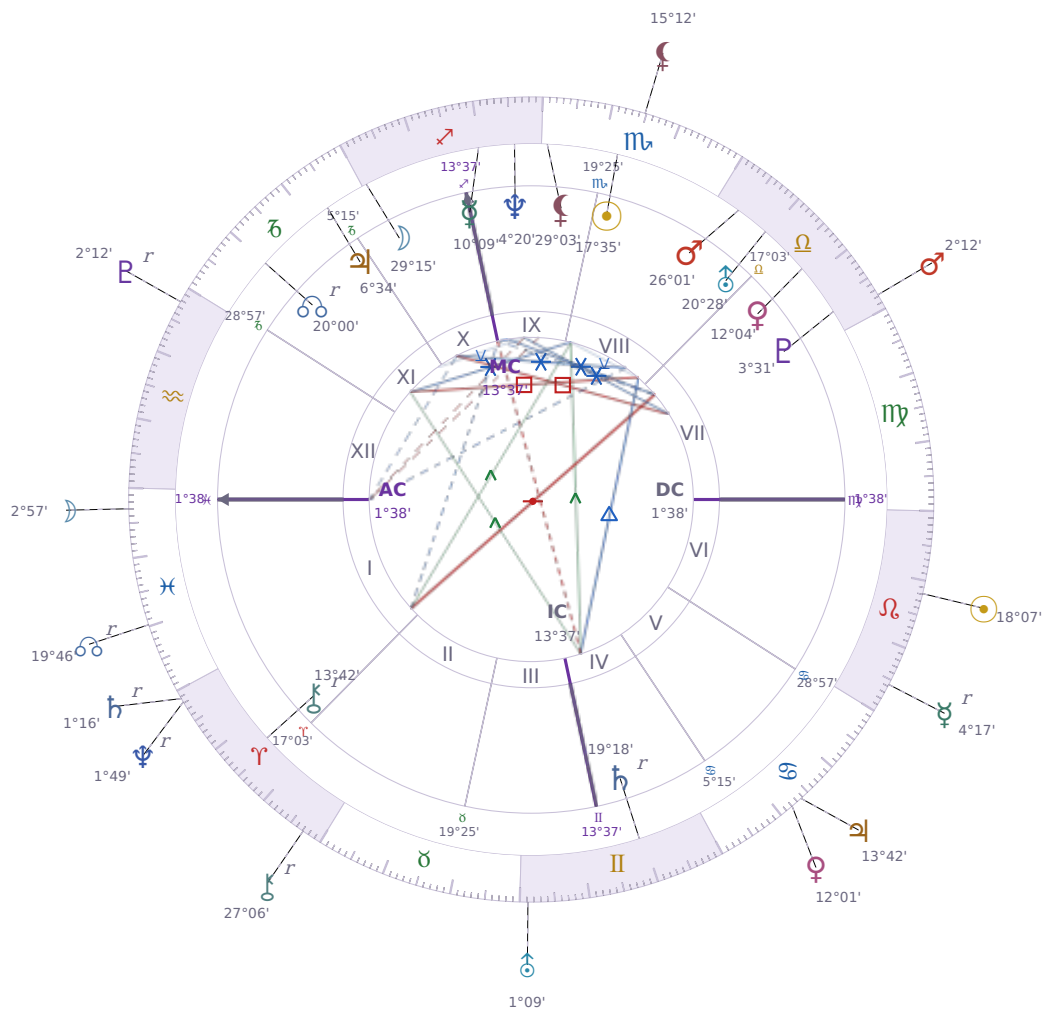

DAILY HOROSCOPE

Eric William Dane

American actor (1972-2026)

♏ Scorpio November 9, 1972 13:42 San Francisco

Sunday, 10 August 2025

TRANSITS FOR TODAY

☉ Sun	in ♌ Leo	18°07'13"
☾ Moon	in ♓ Pisces	2°57'27"
☿ Mercury	in ♌ Leo Rx	4°17'12"
♀ Venus	in ♋ Cancer	12°01'59"
♂ Mars	in ♎ Libra	2°12'02"
♃ Jupiter	in ♋ Cancer	13°42'29"
♄ Saturn	in ♈ Aries Rx	1°16'35"

♅ Uranus	in	♊ Gemini	1°09'55"
♆ Neptune	in	♈ Aries Rx	1°49'51"
♇ Pluto	in	♒ Aquarius Rx	2°12'49"
♁ Chiron	in	♈ Aries Rx	27°06'39"
♁ NNode	in	♓ Pisces Rx	19°46'09"
♁ Lilith	in	♏ Scorpio	15°12'11"

## KEY TRANSIT FACTORS