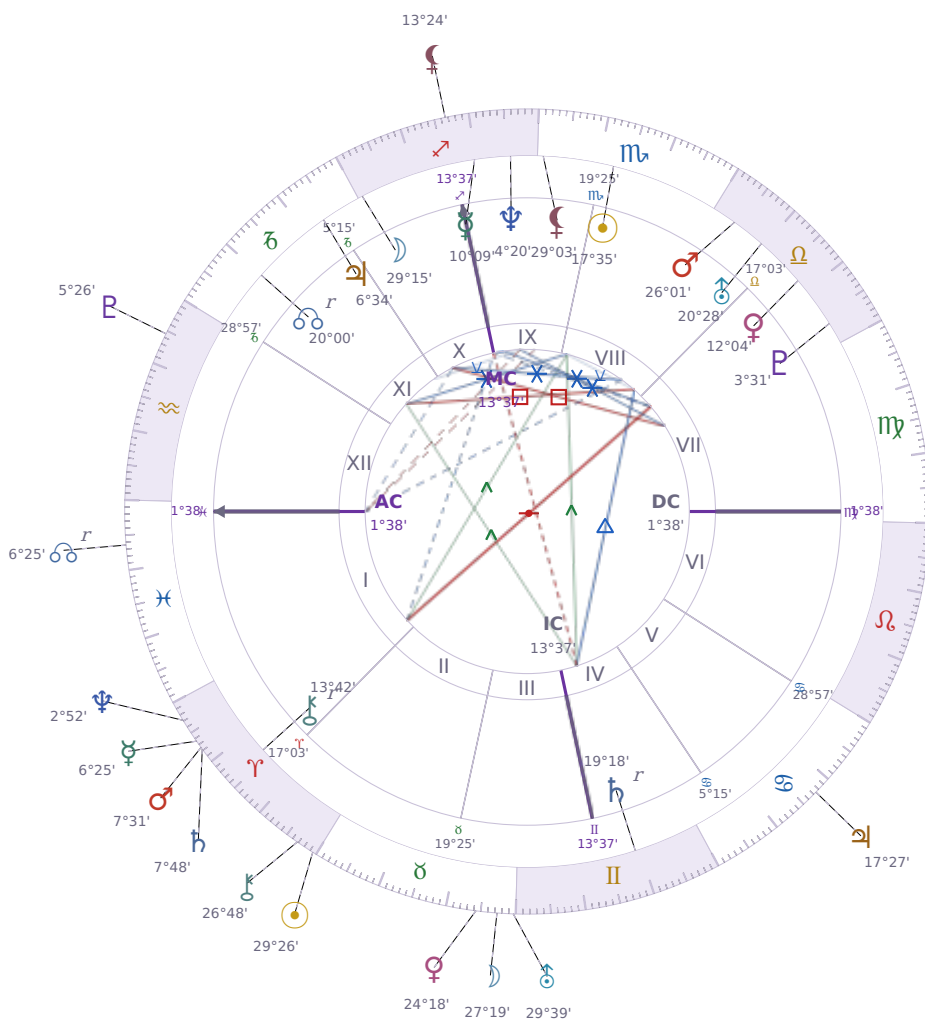

DAILY HOROSCOPE

Eric William Dane

American actor (1972-2026)

♏ Scorpio November 9, 1972 13:42 San Francisco

Sunday, 19 April 2026

TRANSITS FOR TODAY

☉ Sun	in ♈ Aries	29°26'39"
☾ Moon	in ♉ Taurus	27°19'37"
☿ Mercury	in ♈ Aries	6°25'02"
♀ Venus	in ♉ Taurus	24°18'48"
♂ Mars	in ♈ Aries	7°31'05"
♃ Jupiter	in ♋ Cancer	17°27'11"
♄ Saturn	in ♈ Aries	7°48'38"

♅ Uranus	in	♉ Taurus	29°39'04"
♆ Neptune	in	♈ Aries	2°52'36"
♇ Pluto	in	♒ Aquarius	5°26'28"
♁ Chiron	in	♈ Aries	26°48'42"
♁ NNode	in	♓ Pisces Rx	6°25'31"
♁ Lilith	in	♐ Sagittarius	13°24'46"

NATAL PLANETS

KEY TRANSIT FACTORS

♇ Pluto * Sextile ♆ natal Neptune ★

While this lasts, you find it easier to **see through confusion and spot what's actually real** in situations that usually feel murky to you. Your intuition sharpens without becoming unreliable, so you can trust your gut feelings more than usual. This is a good time to make decisions about things you've been uncertain about, because you're cutting through the fog naturally.

★ = natal resonance — this transit echoes your birth chart, amplifying its influence

LUNAR DAY

Moon in ♉ Taurus · Day 3 / 30 · New Moon

The pace slows considerably during this transit as comfort and familiar surroundings take priority over efficiency. Resistance to change hardens, and any disruption to routine tends to provoke stubborn pushback.