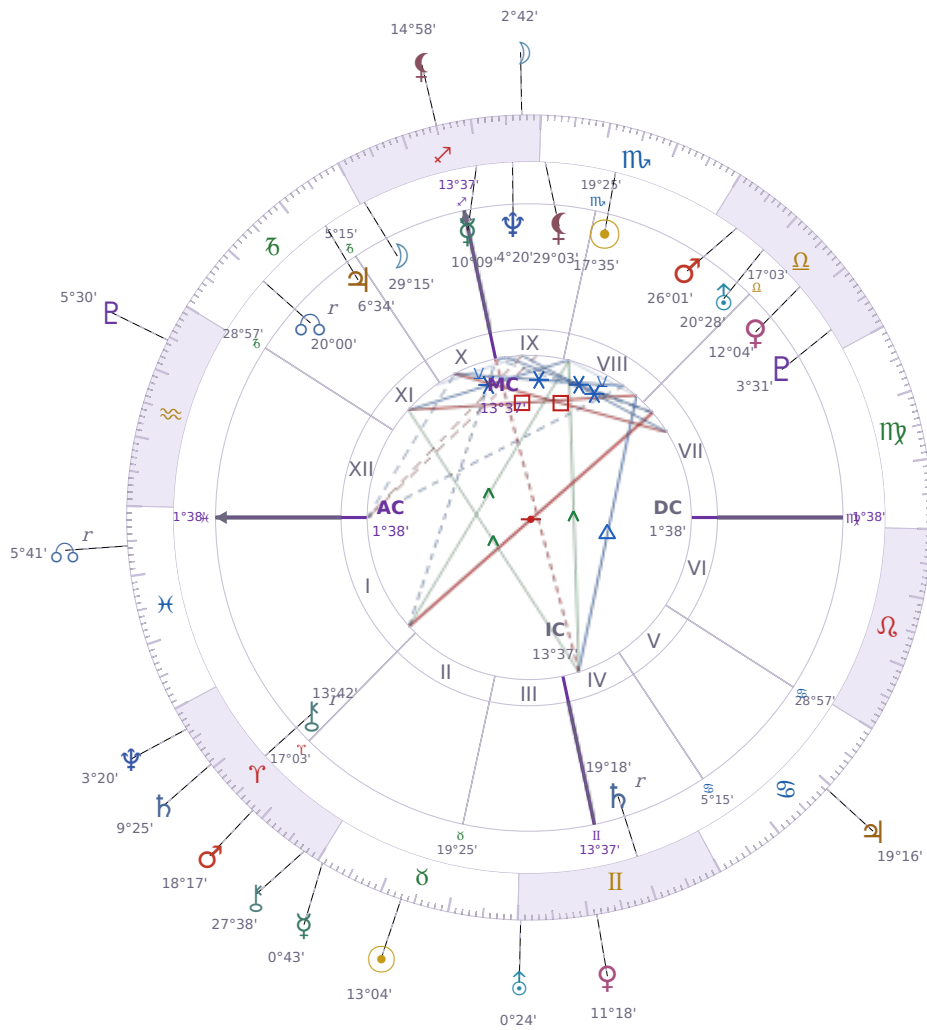

DAILY HOROSCOPE

Eric William Dane

American actor (1972-2026)

♏ Scorpio November 9, 1972 13:42 San Francisco

Sunday, 3 May 2026

TRANSITS FOR TODAY

☉ Sun	in ♉ Taurus	13°04'10"
☾ Moon	in ♐ Sagittarius	2°42'42"
☿ Mercury	in ♉ Taurus	0°43'45"
♀ Venus	in ♊ Gemini	11°18'45"
♂ Mars	in ♈ Aries	18°17'12"
♃ Jupiter	in ♋ Cancer	19°16'09"
♄ Saturn	in ♈ Aries	9°25'34"

♅ Uranus	in ♊ Gemini	0°24'49"
♆ Neptune	in ♈ Aries	3°20'13"
♇ Pluto	in ♒ Aquarius	5°30'26"
♁ Chiron	in ♈ Aries	27°38'43"
♁ NNode	in ♋ Pisces Rx	5°41'02"
♁ Lilith	in ♐ Sagittarius	14°58'53"