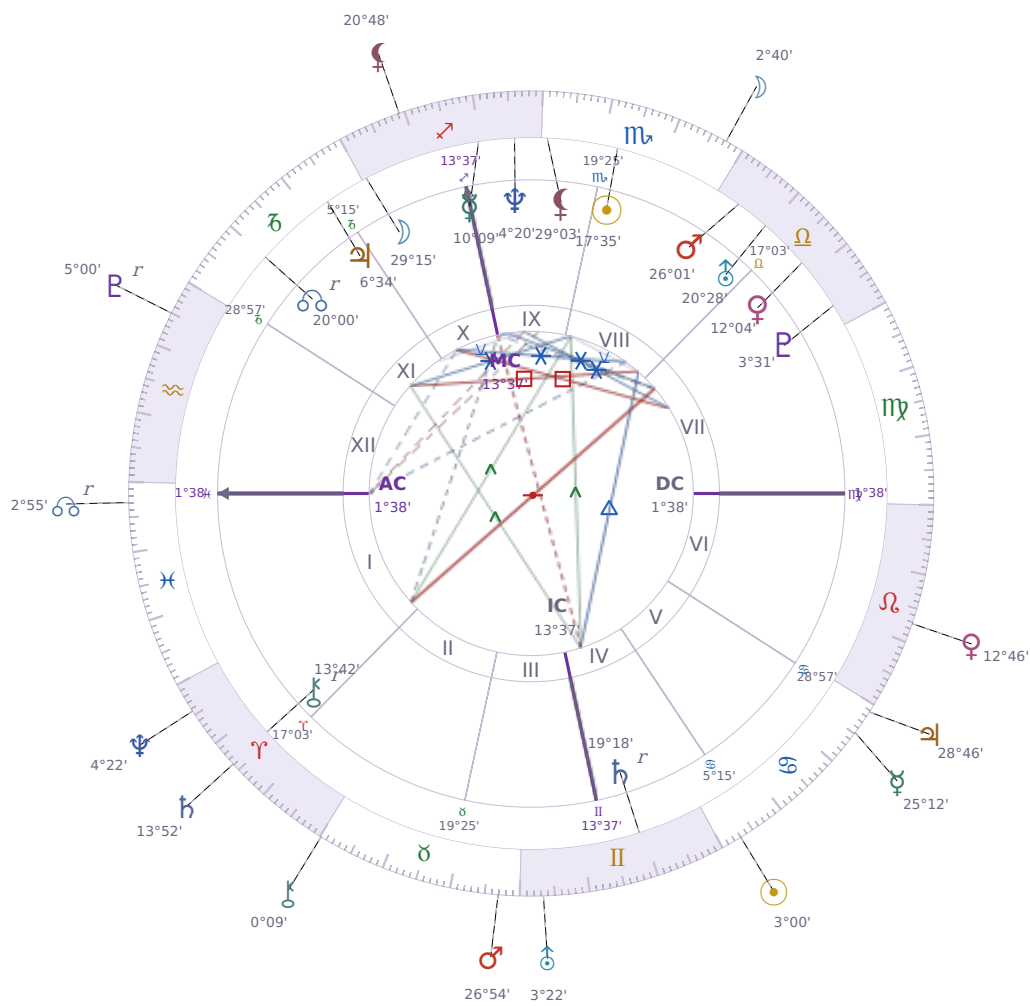

DAILY HOROSCOPE

## Eric William Dane

American actor (1972-2026)

♏ Scorpio November 9, 1972 13:42 San Francisco

Wednesday, 24 June 2026

## KEY TRANSIT FACTORS