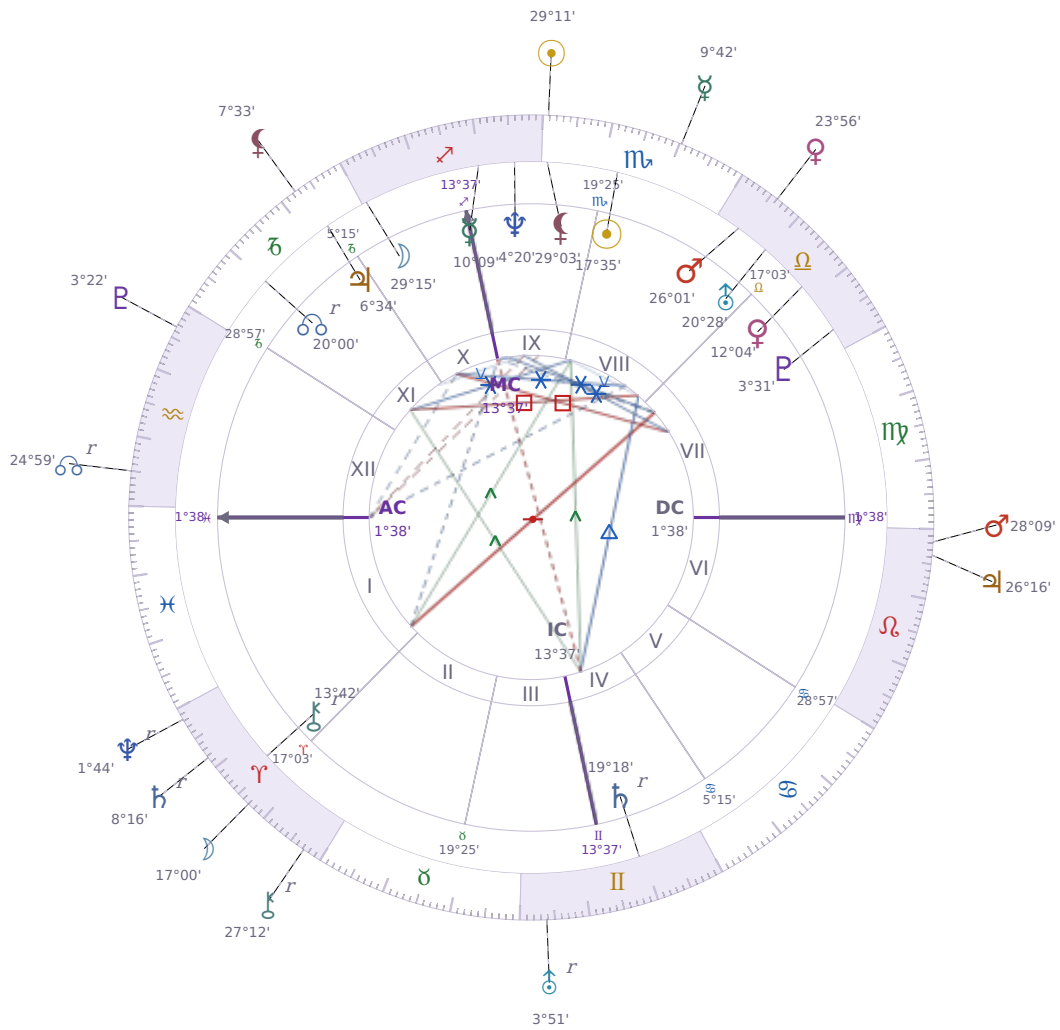

DAILY HOROSCOPE

Eric William Dane

American actor (1972-2026)

♏ Scorpio November 9, 1972 13:42 San Francisco

Saturday, 21 November 2026

TRANSITS FOR TODAY

| | | |
|-----------|---------------|-----------|
| ☉ Sun | in ♏ Scorpio | 29°11'04" |
| ☾ Moon | in ♈ Aries | 17°00'05" |
| ☿ Mercury | in ♏ Scorpio | 9°42'35" |
| ♀ Venus | in ♎ Libra | 23°56'24" |
| ♂ Mars | in ♌ Leo | 28°09'32" |
| ♃ Jupiter | in ♌ Leo | 26°16'54" |
| ♄ Saturn | in ♈ Aries Rx | 8°16'16" |

| | | | |
|-----------|----|---------------|-----------|
| ♅ Uranus | in | ♊ Gemini Rx | 3°51'42" |
| ♆ Neptune | in | ♈ Aries Rx | 1°44'33" |
| ♇ Pluto | in | ♒ Aquarius | 3°22'48" |
| ♁ Chiron | in | ♈ Aries Rx | 27°12'15" |
| ♁ NNode | in | ♒ Aquarius Rx | 24°59'17" |
| ♁ Lilith | in | ♏ Capricorn | 7°33'51" |