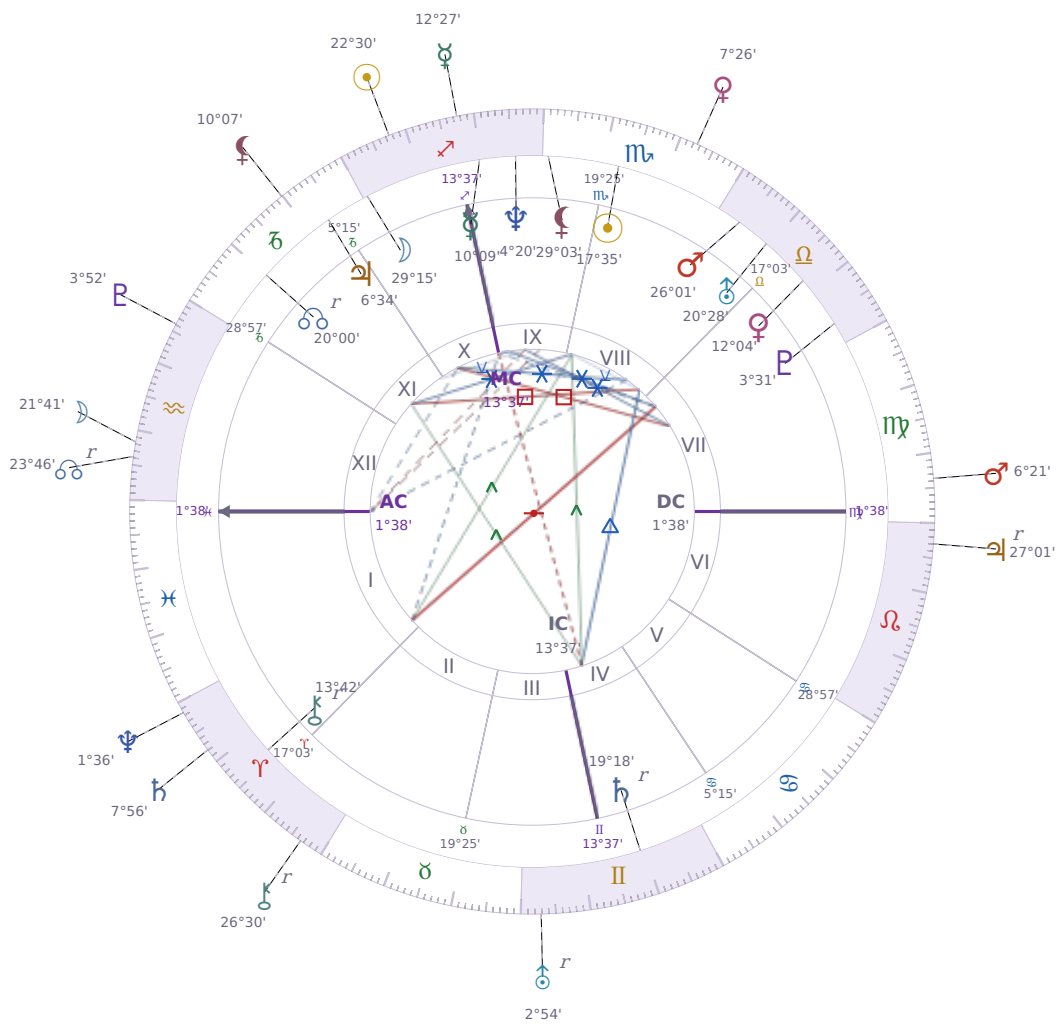

DAILY HOROSCOPE

Eric William Dane

American actor (1972-2026)

♏ Scorpio November 9, 1972 13:42 San Francisco

Monday, 14 December 2026

TRANSITS FOR TODAY

| | | |
|-----------|------------------|-----------|
| ☉ Sun | in ♐ Sagittarius | 22°30'07" |
| ☾ Moon | in ♒ Aquarius | 21°41'31" |
| ☿ Mercury | in ♐ Sagittarius | 12°27'25" |
| ♀ Venus | in ♏ Scorpio | 7°26'08" |
| ♂ Mars | in ♍ Virgo | 6°21'01" |
| ♃ Jupiter | in ♌ Leo Rx | 27°01'16" |
| ♄ Saturn | in ♈ Aries | 7°56'32" |

| | | | |
|-----------|----------------|----|-----------|
| ♅ Uranus | in ♊ Gemini | Rx | 2°54'55" |
| ♆ Neptune | in ♈ Aries | | 1°36'49" |
| ♇ Pluto | in ♒ Aquarius | | 3°52'09" |
| ♁ Chiron | in ♈ Aries | Rx | 26°30'45" |
| ♁ NNode | in ♒ Aquarius | Rx | 23°46'14" |
| ♁ Lilith | in ♐ Capricorn | | 10°07'38" |