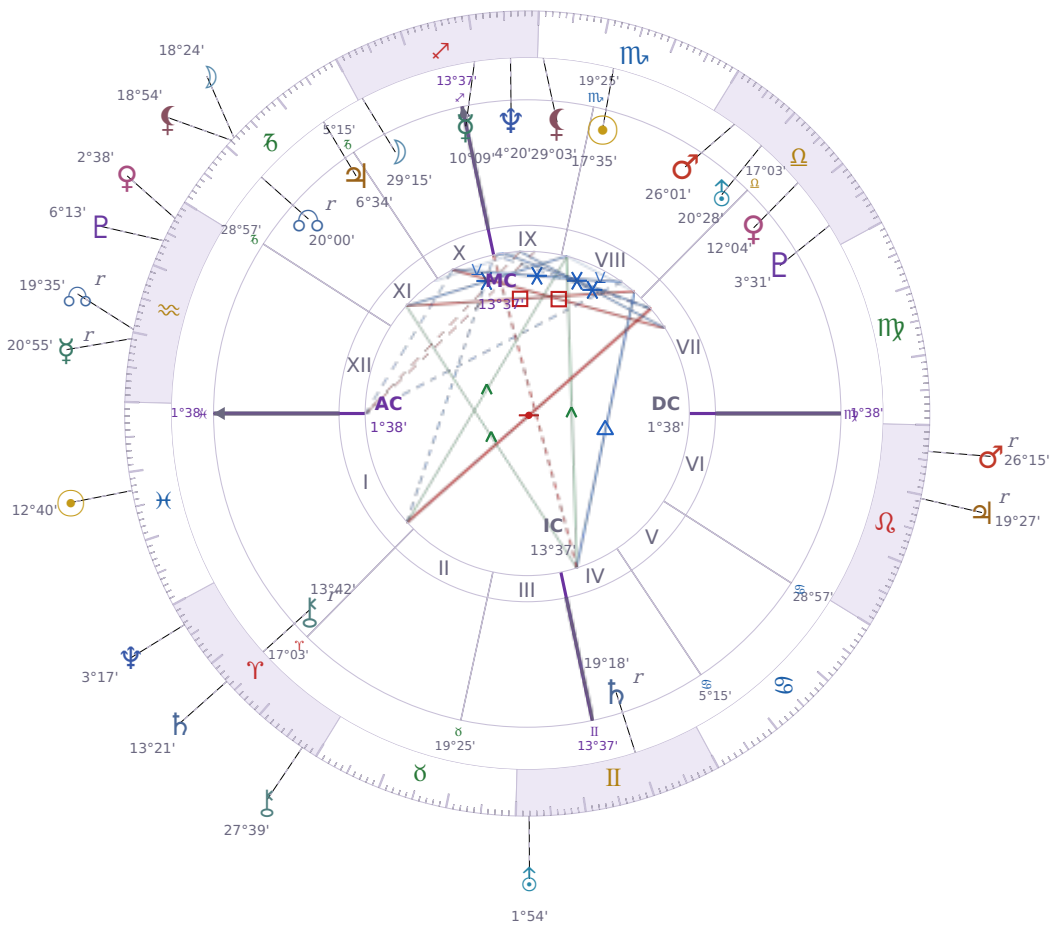

DAILY HOROSCOPE

Eric William Dane

American actor (1972-2026)

♏ Scorpio November 9, 1972 13:42 San Francisco

Wednesday, 3 March 2027

TRANSITS FOR TODAY

☉ Sun	in ♓ Pisces	12°40'29"
☾ Moon	in ♑ Capricorn	18°24'37"
☿ Mercury	in ♒ Aquarius Rx	20°55'23"
♀ Venus	in ♒ Aquarius	2°38'46"
♂ Mars	in ♌ Leo Rx	26°15'01"
♃ Jupiter	in ♌ Leo Rx	19°27'43"
♄ Saturn	in ♈ Aries	13°21'33"

♅ Uranus	in ♊ Gemini	1°54'56"
♆ Neptune	in ♈ Aries	3°17'05"
♇ Pluto	in ♒ Aquarius	6°13'31"
♁ Chiron	in ♈ Aries	27°39'57"
♁ NNode	in ♒ Aquarius Rx	19°35'16"
♁ Lilith	in ♐ Capricorn	18°54'53"

NATAL PLANETS