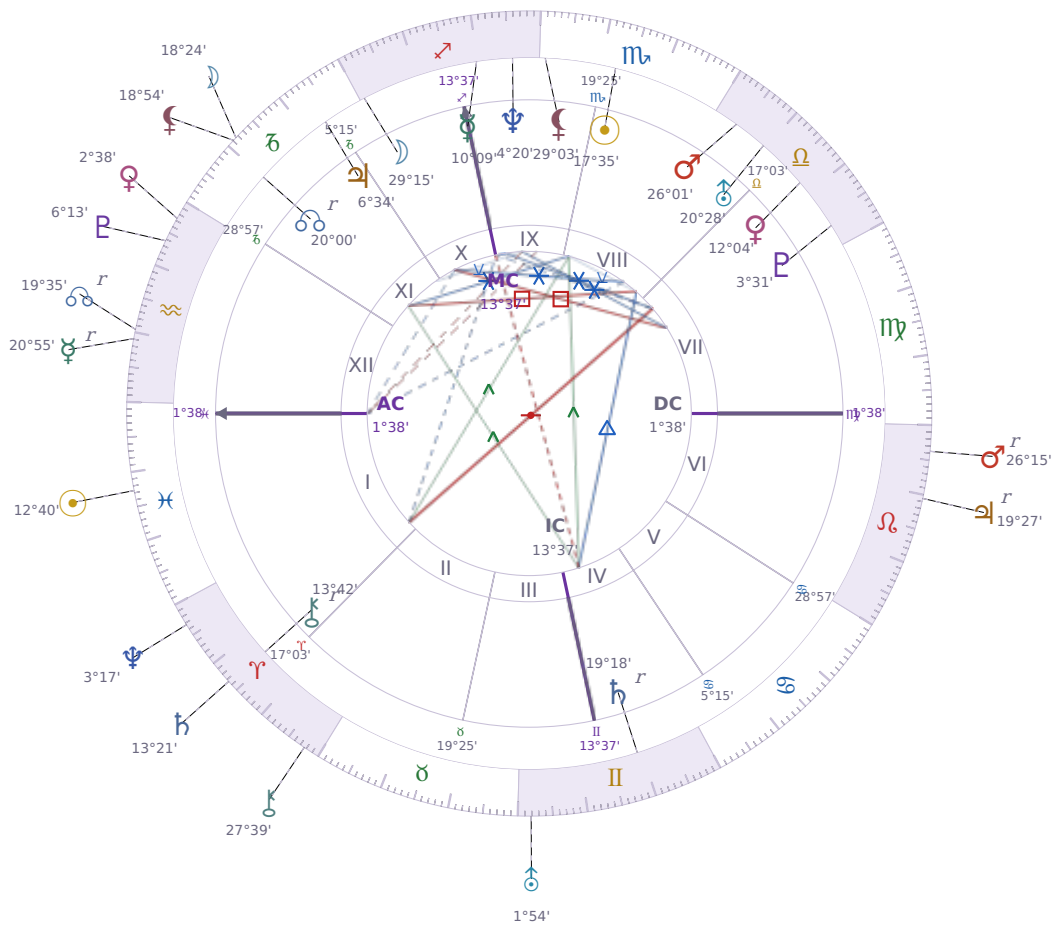

DAILY HOROSCOPE

Eric William Dane

American actor (1972-2026)

♏ Scorpio November 9, 1972 13:42 San Francisco

Wednesday, 3 March 2027

TRANSITS FOR TODAY

☉ Sun	in ♓ Pisces	12°40'29"
☾ Moon	in ♑ Capricorn	18°24'37"
☿ Mercury	in ♒ Aquarius Rx	20°55'23"
♀ Venus	in ♒ Aquarius	2°38'46"
♂ Mars	in ♌ Leo Rx	26°15'01"
♃ Jupiter	in ♌ Leo Rx	19°27'43"
♄ Saturn	in ♈ Aries	13°21'33"

♅ Uranus	in ♊ Gemini	1°54'56"
♆ Neptune	in ♈ Aries	3°17'05"
♇ Pluto	in ♒ Aquarius	6°13'31"
♁ Chiron	in ♈ Aries	27°39'57"
♁ NNode	in ♒ Aquarius Rx	19°35'16"
♁ Lilith	in ♐ Capricorn	18°54'53"

NATAL PLANETS