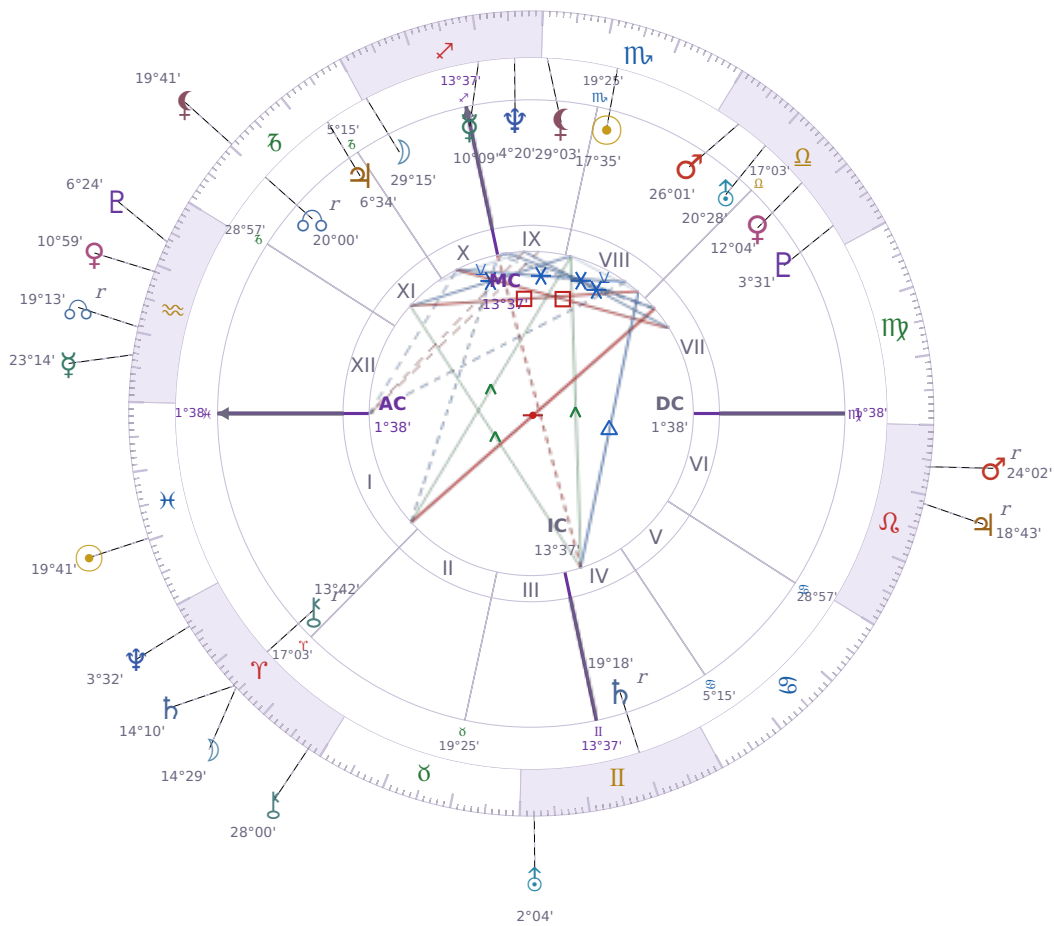

DAILY HOROSCOPE

Eric William Dane

American actor (1972-2026)

♏ Scorpio November 9, 1972 13:42 San Francisco

Wednesday, 10 March 2027

TRANSITS FOR TODAY

☉ Sun	in ♋ Pisces	19°41'07"
☾ Moon	in ♈ Aries	14°29'32"
☿ Mercury	in ♊ Aquarius	23°14'44"
♀ Venus	in ♊ Aquarius	10°59'26"
♂ Mars	in ♌ Leo Rx	24°02'08"
♃ Jupiter	in ♌ Leo Rx	18°43'15"
♄ Saturn	in ♈ Aries	14°10'33"

♅ Uranus	in ♊ Gemini	2°04'33"
♆ Neptune	in ♈ Aries	3°32'25"
♇ Pluto	in ♒ Aquarius	6°24'19"
♁ Chiron	in ♈ Aries	28°00'17"
♁ NNode	in ♒ Aquarius Rx	19°13'01"
♁ Lilith	in ♐ Capricorn	19°41'31"

NATAL PLANETS