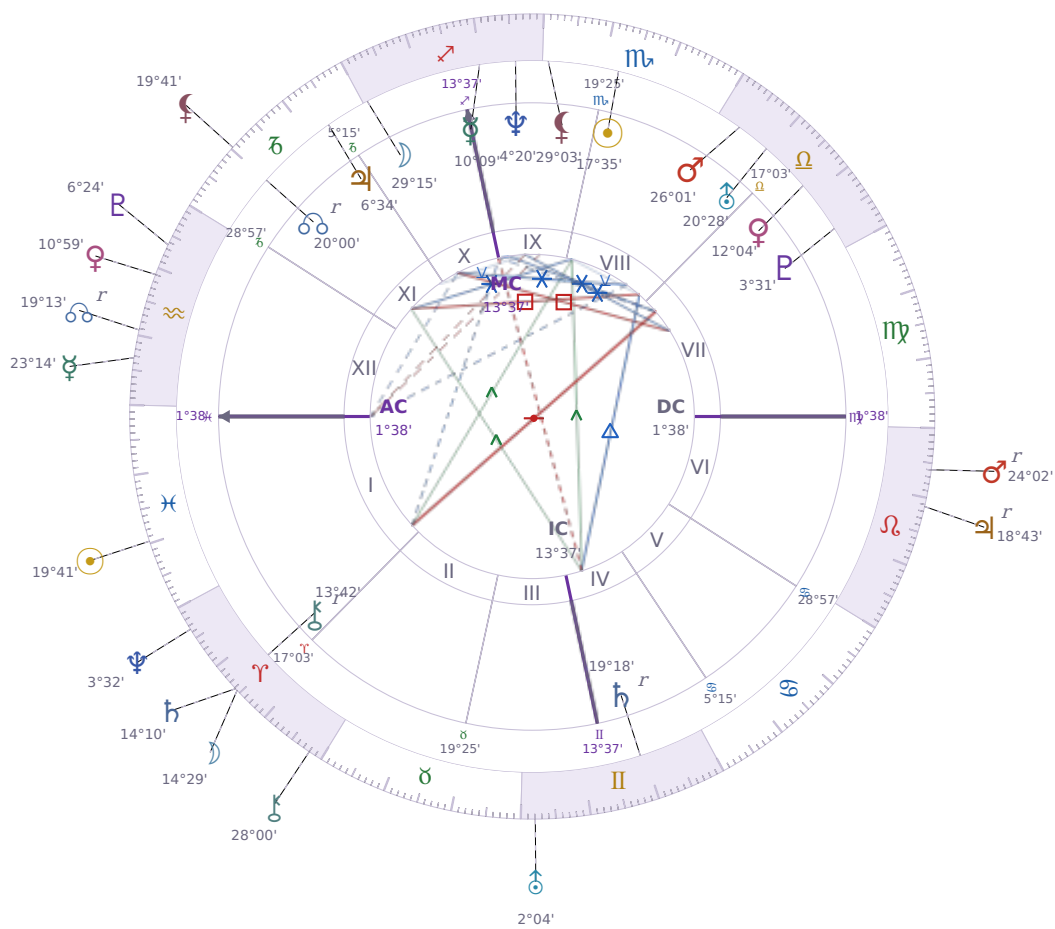

DAILY HOROSCOPE

Eric William Dane

American actor (1972–2026)

♏ Scorpio November 9, 1972 13:42 San Francisco

Wednesday, 10 March 2027

TRANSITS FOR TODAY

☉ Sun	in ♓ Pisces	19°41'07"
☾ Moon	in ♈ Aries	14°29'32"
☿ Mercury	in ♒ Aquarius	23°14'44"
♀ Venus	in ♒ Aquarius	10°59'26"
♂ Mars	in ♌ Leo Rx	24°02'08"
♃ Jupiter	in ♌ Leo Rx	18°43'15"
♄ Saturn	in ♈ Aries	14°10'33"

♅ Uranus	in ♊ Gemini	2°04'33"
♆ Neptune	in ♈ Aries	3°32'25"
♇ Pluto	in ♒ Aquarius	6°24'19"
♁ Chiron	in ♈ Aries	28°00'17"
♁ NNode	in ♒ Aquarius Rx	19°13'01"
♁ Lilith	in ♐ Capricorn	19°41'31"

NATAL PLANETS