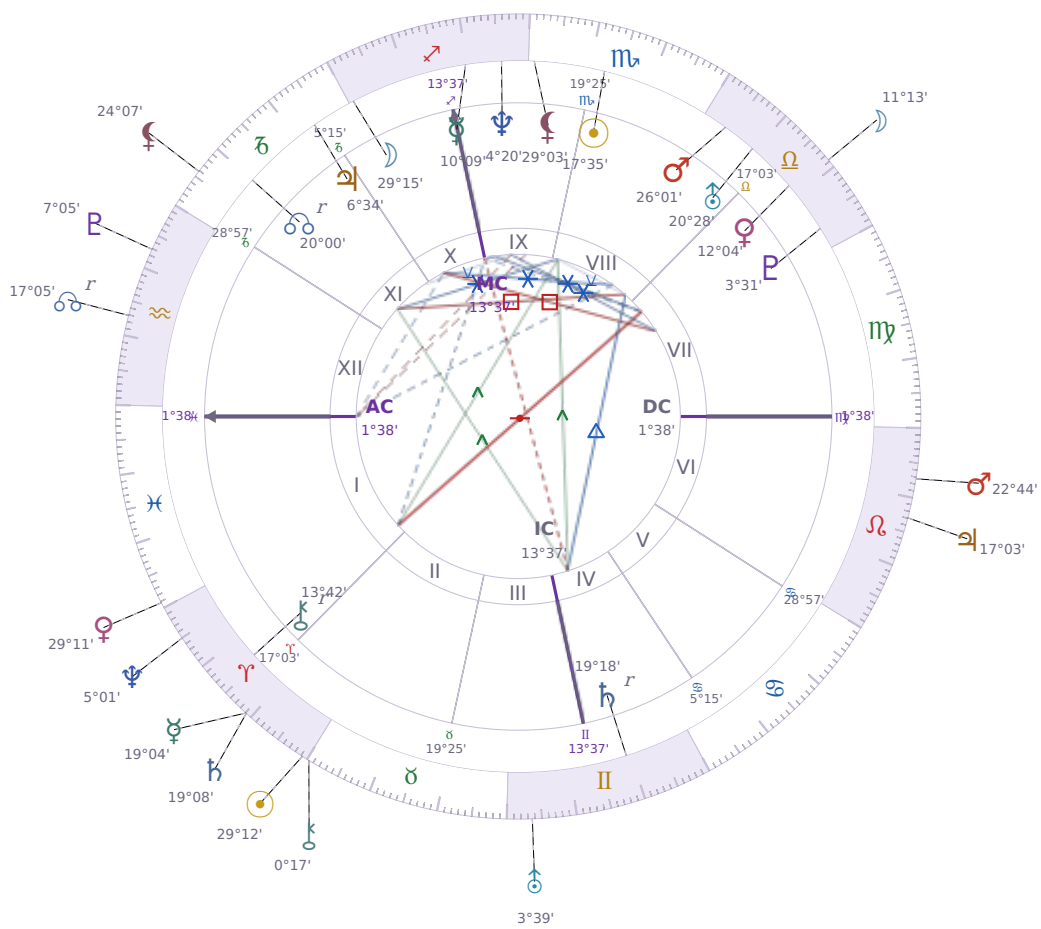

DAILY HOROSCOPE

Eric William Dane

American actor (1972-2026)

♏ Scorpio November 9, 1972 13:42 San Francisco

Monday, 19 April 2027

TRANSITS FOR TODAY

|           |             |           |
|-----------|-------------|-----------|
| ☉ Sun     | in ♈ Aries  | 29°12'54" |
| ☾ Moon    | in ♎ Libra  | 11°14'00" |
| ☿ Mercury | in ♏ Aries  | 19°04'10" |
| ♀ Venus   | in ♋ Pisces | 29°11'41" |
| ♂ Mars    | in ♌ Leo    | 22°44'31" |
| ♃ Jupiter | in ♌ Leo    | 17°03'34" |
| ♄ Saturn  | in ♏ Aries  | 19°08'58" |

|           |    |               |           |
|-----------|----|---------------|-----------|
| ♅ Uranus  | in | ♊ Gemini      | 3°39'02"  |
| ♆ Neptune | in | ♈ Aries       | 5°01'46"  |
| ♇ Pluto   | in | ♒ Aquarius    | 7°05'40"  |
| ♁ Chiron  | in | ♉ Taurus      | 0°17'49"  |
| ♁ NNode   | in | ♒ Aquarius Rx | 17°05'55" |
| ♁ Lilith  | in | ♏ Capricorn   | 24°07'55" |

## KEY TRANSIT FACTORS