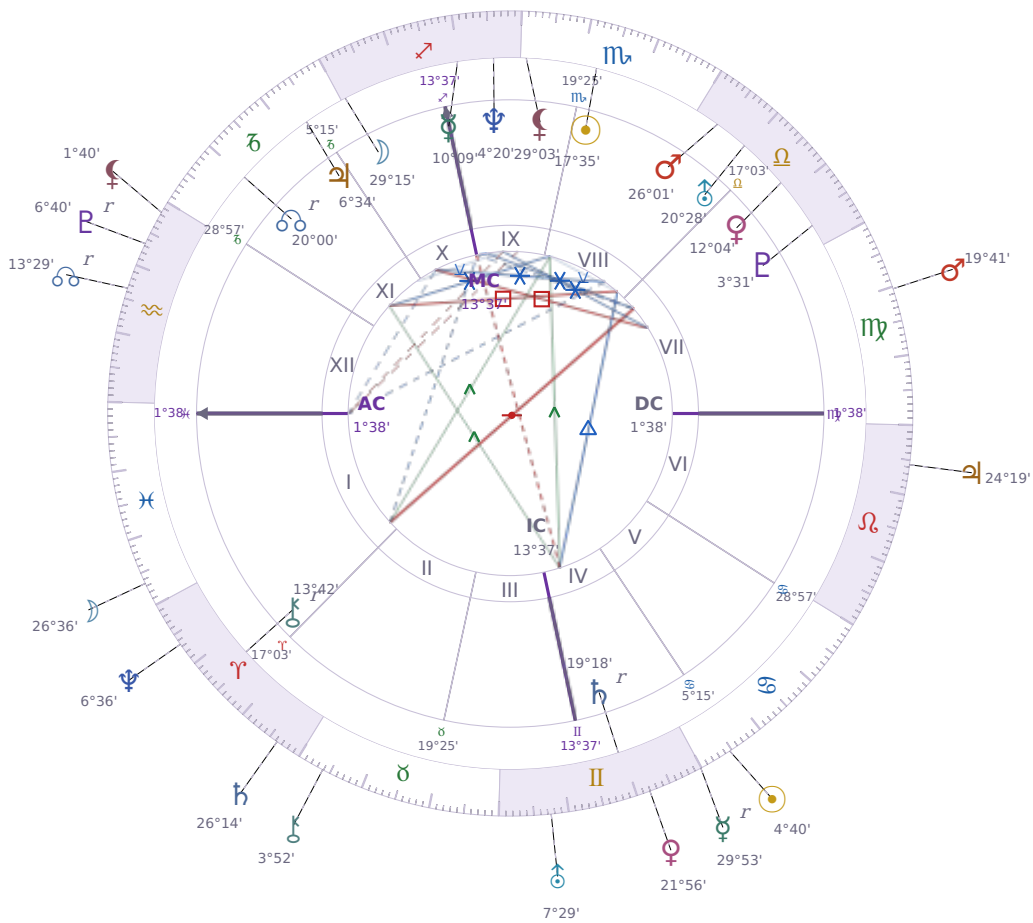

DAILY HOROSCOPE

Eric William Dane

American actor (1972-2026)

♏ Scorpio November 9, 1972 13:42 San Francisco

Saturday, 26 June 2027

TRANSITS FOR TODAY

☉ Sun	in ♋ Cancer	4°40'57"
☾ Moon	in ♓ Pisces	26°36'37"
☿ Mercury	in ♊ Gemini Rx	29°53'54"
♀ Venus	in ♊ Gemini	21°56'36"
♂ Mars	in ♍ Virgo	19°41'15"
♃ Jupiter	in ♌ Leo	24°19'57"
♄ Saturn	in ♈ Aries	26°14'48"

♅ Uranus	in ♊ Gemini	7°29'01"
♆ Neptune	in ♈ Aries	6°36'34"
♇ Pluto	in ♒ Aquarius Rx	6°40'27"
♁ Chiron	in ♉ Taurus	3°52'23"
♁ NNode	in ♒ Aquarius Rx	13°29'54"
♁ Lilith	in ♒ Aquarius	1°40'16"