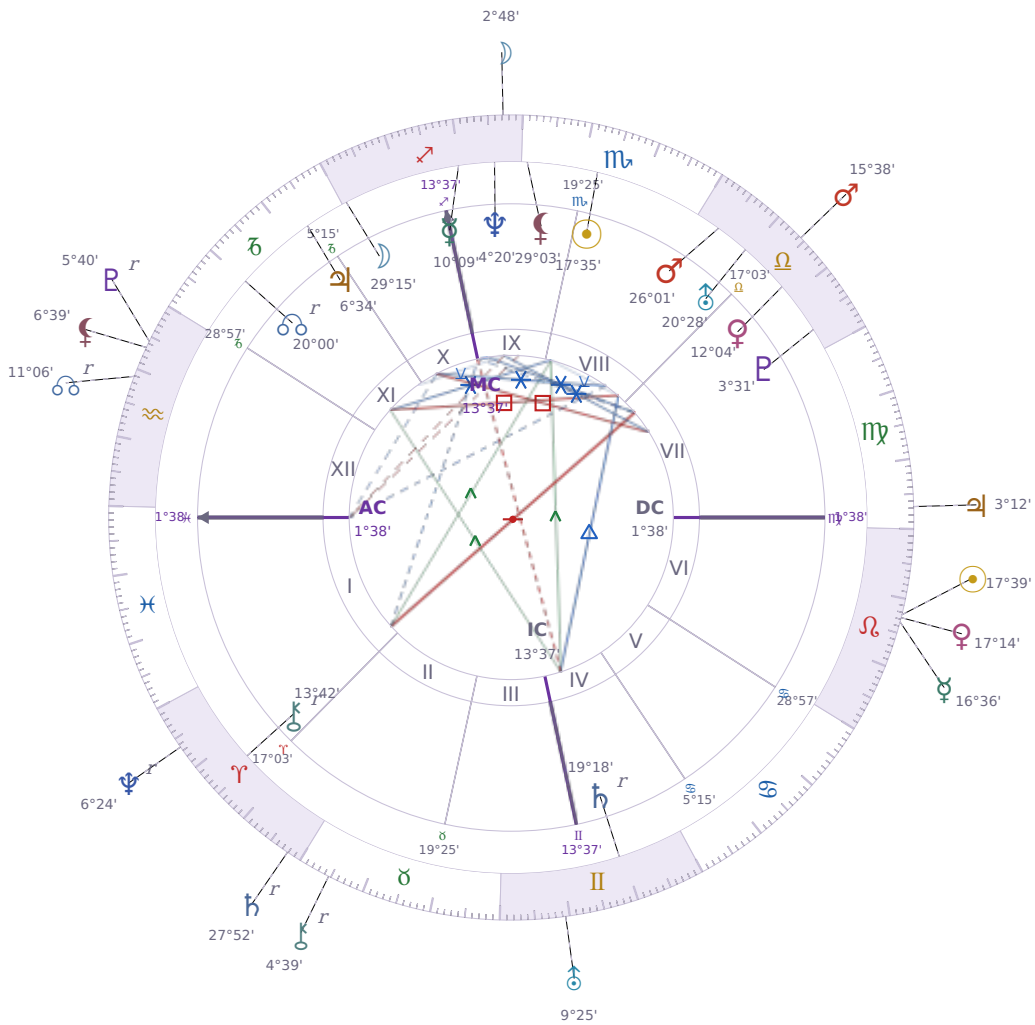

DAILY HOROSCOPE

Eric William Dane

American actor (1972-2026)

♏ Scorpio November 9, 1972 13:42 San Francisco

Tuesday, 10 August 2027

TRANSITS FOR TODAY

☉ Sun	in ♌ Leo	17°39'30"
☾ Moon	in ♐ Sagittarius	2°48'39"
☿ Mercury	in ♌ Leo	16°36'41"
♀ Venus	in ♌ Leo	17°14'25"
♂ Mars	in ♎ Libra	15°38'16"
♃ Jupiter	in ♍ Virgo	3°12'03"
♄ Saturn	in ♈ Aries Rx	27°52'48"

♅ Uranus	in ♊ Gemini	9°25'00"
♆ Neptune	in ♈ Aries Rx	6°24'02"
♇ Pluto	in ♒ Aquarius Rx	5°40'36"
♁ Chiron	in ♉ Taurus Rx	4°39'55"
♁ NNode	in ♒ Aquarius Rx	11°06'56"
♁ Lilith	in ♒ Aquarius	6°39'22"

NATAL PLANETS