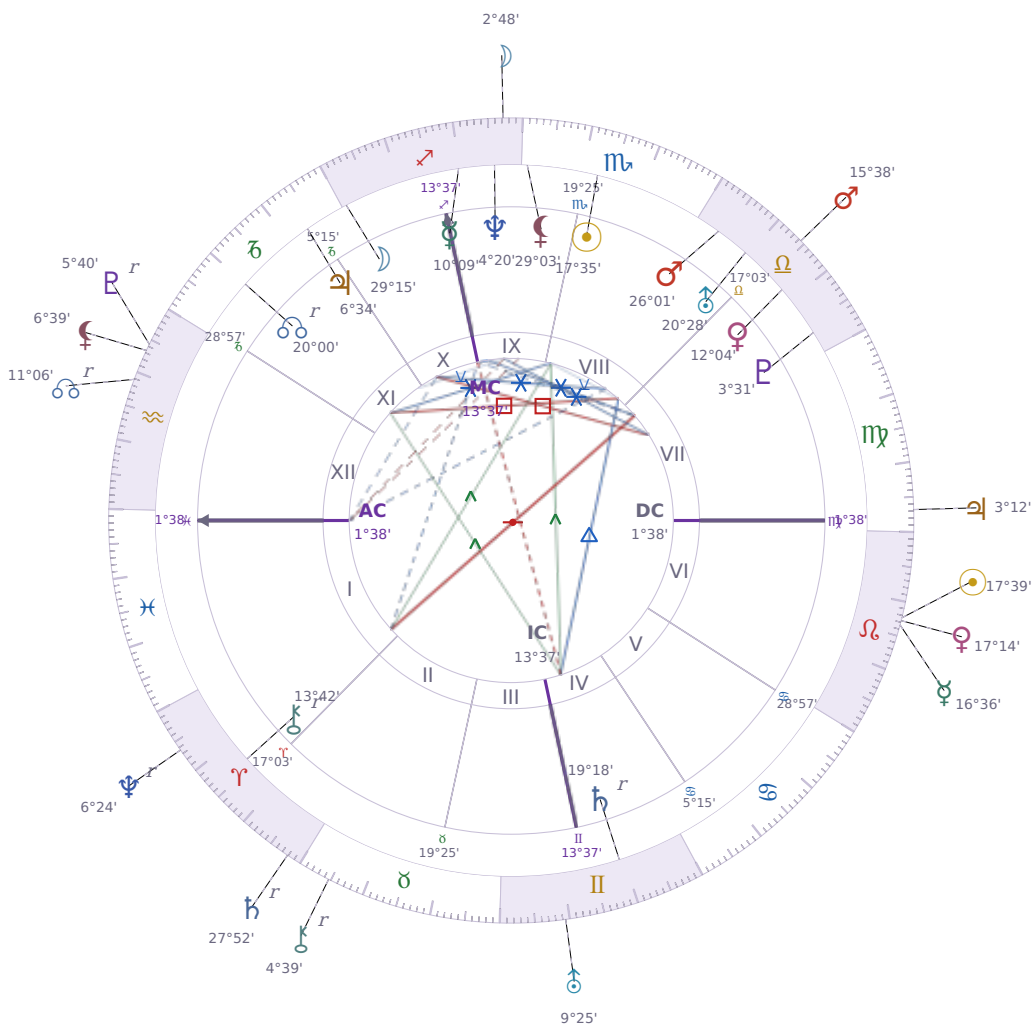

DAILY HOROSCOPE

Eric William Dane

American actor (1972-2026)

♏ Scorpio November 9, 1972 13:42 San Francisco

Tuesday, 10 August 2027

TRANSITS FOR TODAY

☉ Sun	in ♌ Leo	17°39'30"
☾ Moon	in ♐ Sagittarius	2°48'39"
☿ Mercury	in ♌ Leo	16°36'41"
♀ Venus	in ♌ Leo	17°14'25"
♂ Mars	in ♎ Libra	15°38'16"
♃ Jupiter	in ♍ Virgo	3°12'03"
♄ Saturn	in ♈ Aries Rx	27°52'48"

♅ Uranus	in	♊ Gemini	9°25'00"
♆ Neptune	in	♈ Aries Rx	6°24'02"
♇ Pluto	in	♈ Aquarius Rx	5°40'36"
♁ Chiron	in	♉ Taurus Rx	4°39'55"
♁ NNode	in	♈ Aquarius Rx	11°06'56"
♁ Lilith	in	♈ Aquarius	6°39'22"

NATAL PLANETS