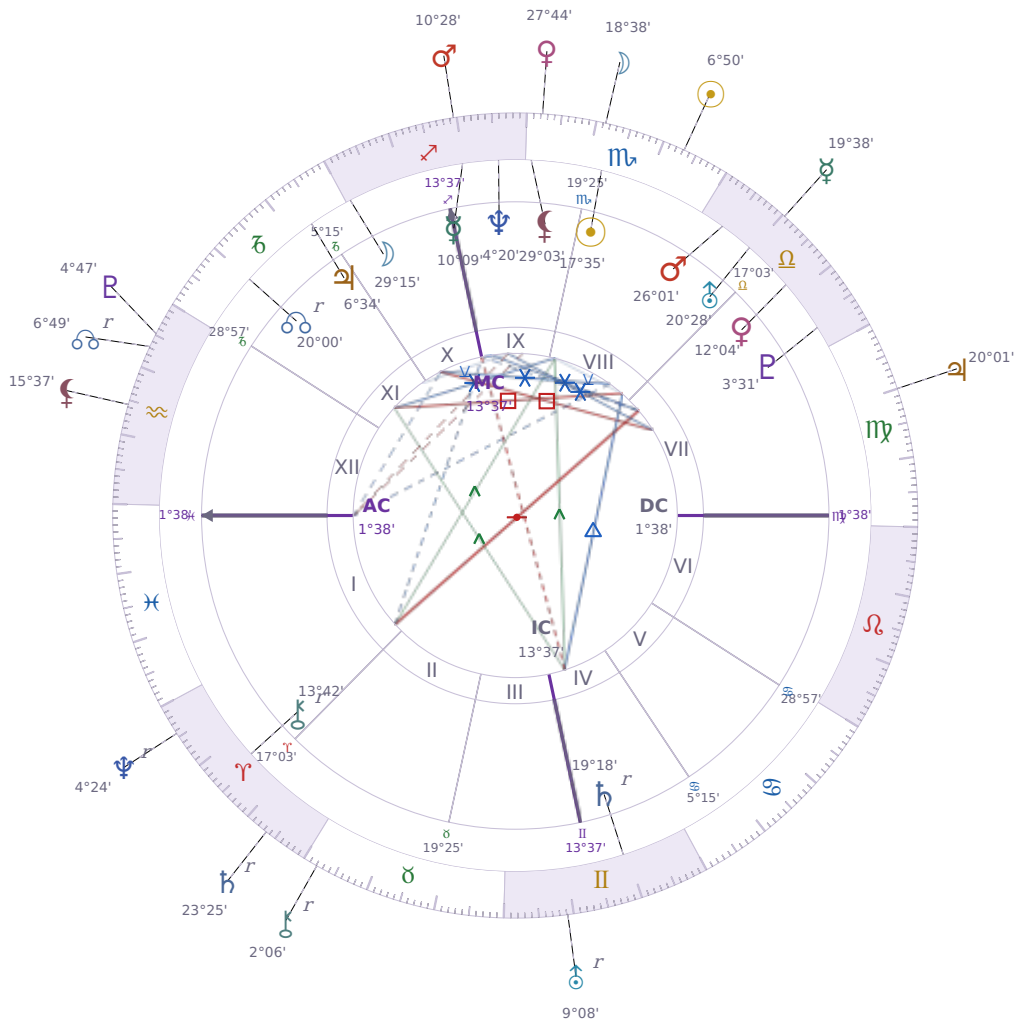

DAILY HOROSCOPE

Eric William Dane

American actor (1972–2026)

♏ Scorpio November 9, 1972 13:42 San Francisco

Saturday, 30 October 2027

TRANSITS FOR TODAY

| | | |
|-----------|------------------|-----------|
| ☉ Sun | in ♏ Scorpio | 6°50'09" |
| ☾ Moon | in ♏ Scorpio | 18°38'29" |
| ☿ Mercury | in ♎ Libra | 19°38'42" |
| ♀ Venus | in ♏ Scorpio | 27°44'42" |
| ♂ Mars | in ♐ Sagittarius | 10°28'22" |
| ♃ Jupiter | in ♍ Virgo | 20°01'03" |
| ♄ Saturn | in ♈ Aries Rx | 23°25'54" |

| | | | |
|-----------|----|---------------|-----------|
| ♅ Uranus | in | ♊ Gemini Rx | 9°08'37" |
| ♆ Neptune | in | ♈ Aries Rx | 4°24'37" |
| ♇ Pluto | in | ♒ Aquarius | 4°47'03" |
| ♁ Chiron | in | ♉ Taurus Rx | 2°06'24" |
| ♁ NNode | in | ♒ Aquarius Rx | 6°49'33" |
| ♁ Lilith | in | ♒ Aquarius | 15°37'34" |