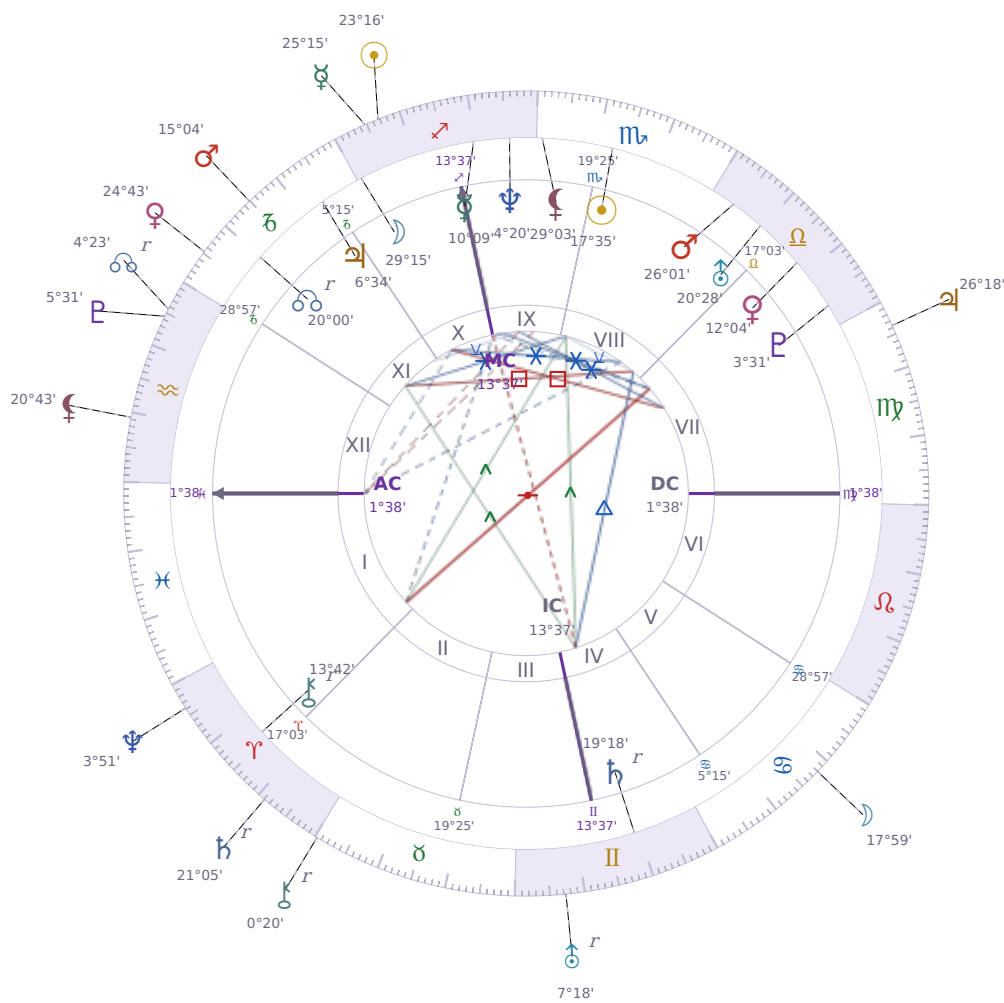

DAILY HOROSCOPE

Eric William Dane

American actor (1972-2026)

♏ Scorpio November 9, 1972 13:42 San Francisco

Wednesday, 15 December 2027

TRANSITS FOR TODAY

☉ Sun	in ♐ Sagittarius	23°16'14"
☾ Moon	in ♋ Cancer	17°59'38"
☿ Mercury	in ♐ Sagittarius	25°15'43"
♀ Venus	in ♏ Capricorn	24°43'48"
♂ Mars	in ♏ Capricorn	15°04'52"
♃ Jupiter	in ♍ Virgo	26°18'19"
♄ Saturn	in ♈ Aries Rx	21°05'21"

♅ Uranus	in	♊ Gemini Rx	7°18'15"
♆ Neptune	in	♈ Aries	3°51'09"
♇ Pluto	in	♈ Aquarius	5°31'08"
♁ Chiron	in	♉ Taurus Rx	0°20'08"
♁ NNode	in	♈ Aquarius Rx	4°23'26"
♁ Lilith	in	♈ Aquarius	20°43'26"