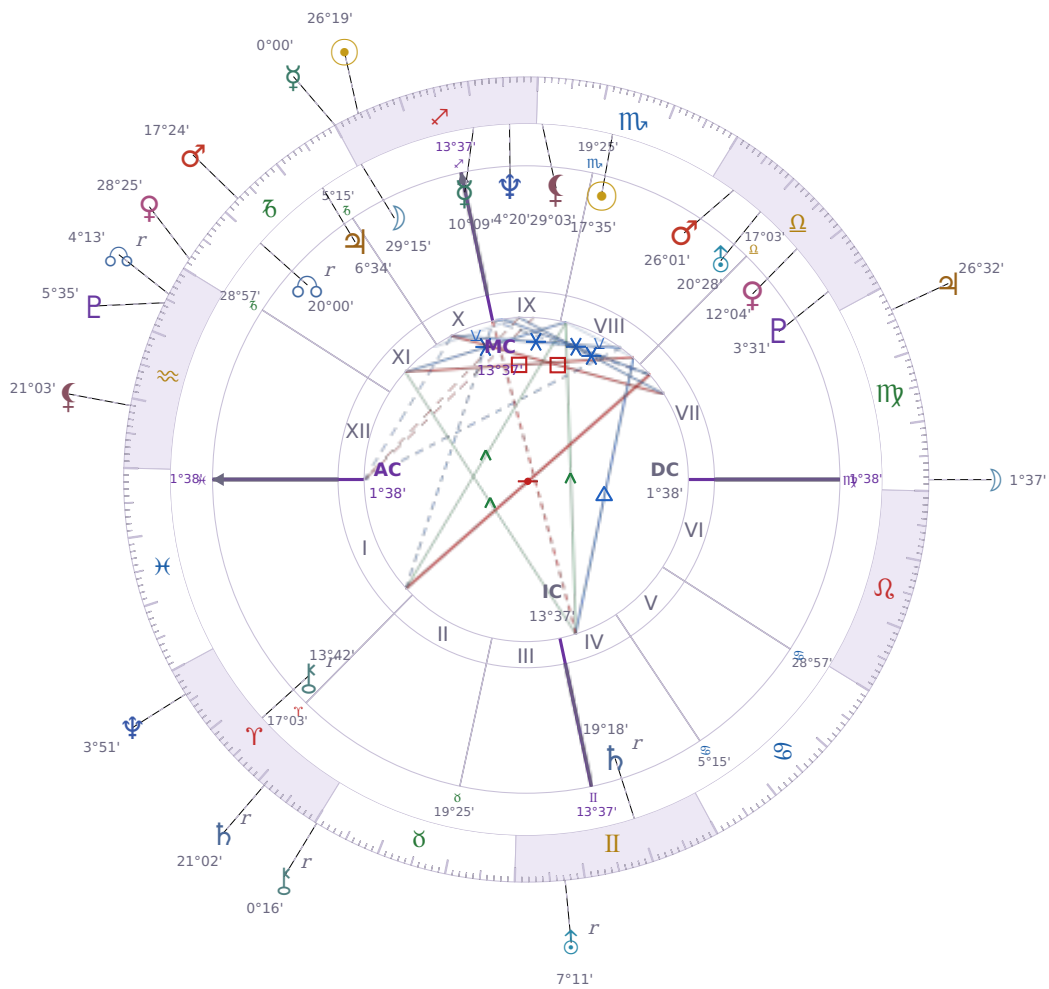

DAILY HOROSCOPE

Eric William Dane

American actor (1972-2026)

♏ Scorpio November 9, 1972 13:42 San Francisco

Saturday, 18 December 2027

TRANSITS FOR TODAY

☉ Sun	in ♐ Sagittarius	26°19'20"
☾ Moon	in ♍ Virgo	1°37'35"
☿ Mercury	in ♑ Capricorn	0°00'08"
♀ Venus	in ♑ Capricorn	28°25'36"
♂ Mars	in ♑ Capricorn	17°24'03"
♃ Jupiter	in ♍ Virgo	26°32'46"
♄ Saturn	in ♈ Aries Rx	21°03'00"

♅ Uranus	in	♊ Gemini Rx	7°11'08"
♆ Neptune	in	♈ Aries	3°51'19"
♇ Pluto	in	♈ Aquarius	5°35'41"
♁ Chiron	in	♉ Taurus Rx	0°16'04"
♁ NNode	in	♈ Aquarius Rx	4°13'54"
♁ Lilith	in	♈ Aquarius	21°03'23"