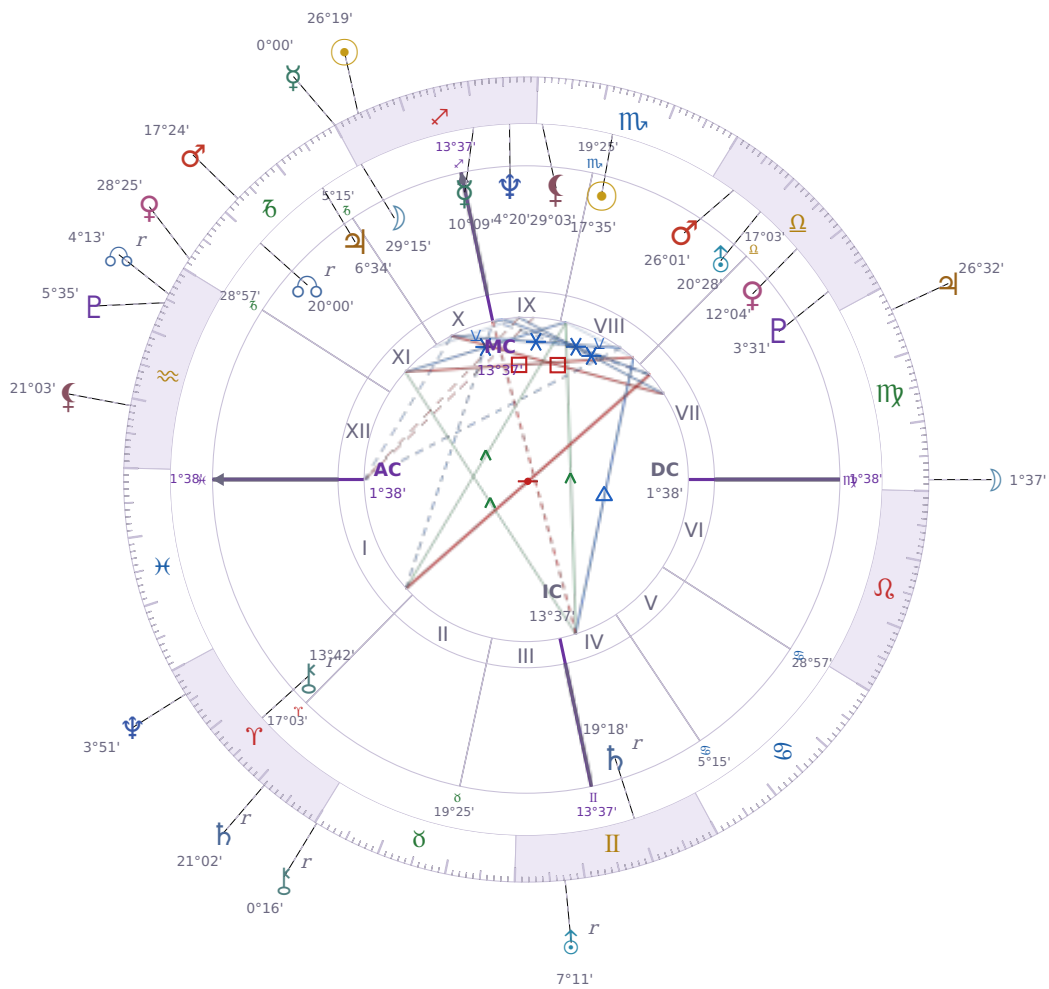

DAILY HOROSCOPE

Eric William Dane

American actor (1972-2026)

♏ Scorpio November 9, 1972 13:42 San Francisco

Saturday, 18 December 2027

TRANSITS FOR TODAY

☉ Sun	in ♏ Sagittarius	26°19'20"
☾ Moon	in ♍ Virgo	1°37'35"
☿ Mercury	in ♏ Capricorn	0°00'08"
♀ Venus	in ♏ Capricorn	28°25'36"
♂ Mars	in ♏ Capricorn	17°24'03"
♃ Jupiter	in ♍ Virgo	26°32'46"
♄ Saturn	in ♈ Aries Rx	21°03'00"

♅ Uranus	in	♊ Gemini Rx	7°11'08"
♆ Neptune	in	♈ Aries	3°51'19"
♇ Pluto	in	♈ Aquarius	5°35'41"
♁ Chiron	in	♉ Taurus Rx	0°16'04"
♁ NNode	in	♈ Aquarius Rx	4°13'54"
♁ Lilith	in	♈ Aquarius	21°03'23"

NATAL PLANETS

KEY DATE

☿ Mercury enters ♑ Capricorn

Mercury entering *Capricorn* shifts how you talk and think toward **practical results** — you'll notice yourself cutting out small talk and focusing on what actually matters at work or in conversations. People around you tend to **respect the directness** more during this time, even if your words feel plainer than usual, because *Capricorn* makes communication **efficient and honest**. At work especially, **planning and problem-solving** feel sharper; *Mercury* here rewards you for thinking several steps ahead instead of reacting on the spot.