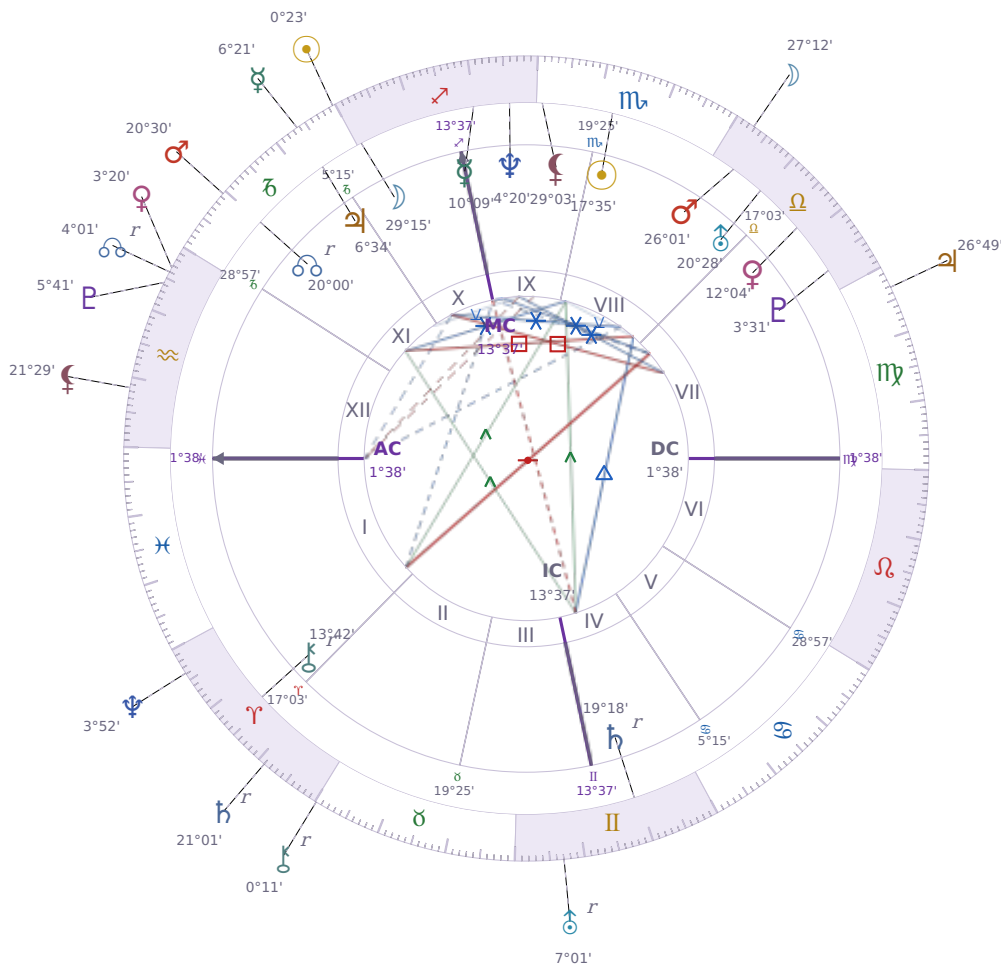

DAILY HOROSCOPE

Eric William Dane

American actor (1972-2026)

♏ Scorpio November 9, 1972 13:42 San Francisco

Wednesday, 22 December 2027

TRANSITS FOR TODAY

☉ Sun	in ♑ Capricorn	0°23'40"
☾ Moon	in ♎ Libra	27°12'04"
☿ Mercury	in ♑ Capricorn	6°21'28"
♀ Venus	in ♒ Aquarius	3°20'57"
♂ Mars	in ♑ Capricorn	20°30'11"
♃ Jupiter	in ♍ Virgo	26°49'39"
♄ Saturn	in ♈ Aries Rx	21°01'23"

♅ Uranus	in	♊ Gemini Rx	7°01'54"
♆ Neptune	in	♈ Aries	3°52'01"
♇ Pluto	in	♒ Aquarius	5°41'58"
♁ Chiron	in	♉ Taurus Rx	0°11'20"
♁ NNode	in	♒ Aquarius Rx	4°01'12"
♁ Lilith	in	♒ Aquarius	21°29'59"

NATAL PLANETS

KEY DATE

☉ Sun enters ♑ Capricorn

The Sun moving into *Capricorn* shifts focus toward **getting results** and **building something real** — you'll notice people around you tightening routines, setting deadlines, and cutting away what doesn't work. At work and in projects, there's a **push for efficiency** over comfort, so meetings get shorter, decisions happen faster, and people care less about feelings and more about the bottom line. In relationships and friendships, expect **less small talk** and more honest conversations about what actually matters — this is when people check in on whether things are moving forward or just stalling.