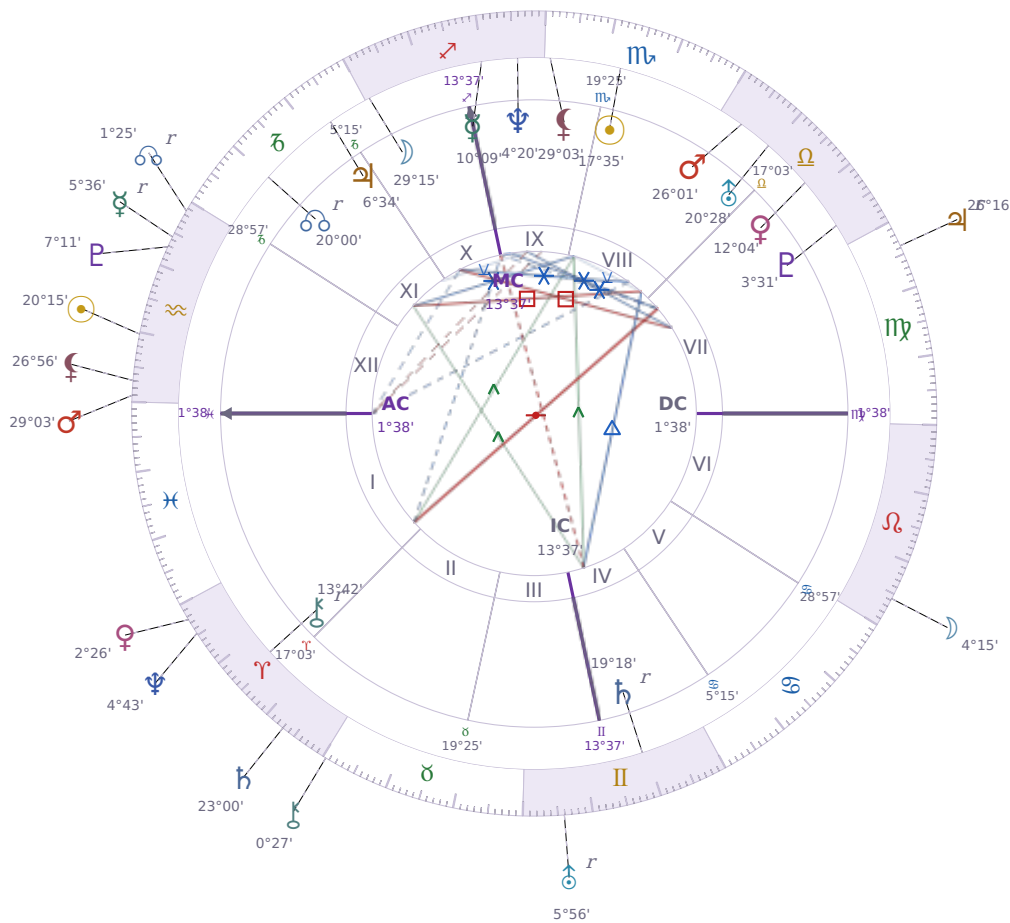

DAILY HOROSCOPE

Eric William Dane

American actor (1972-2026)

♏ Scorpio November 9, 1972 13:42 San Francisco

Wednesday, 9 February 2028

TRANSITS FOR TODAY

☉ Sun	in ♒ Aquarius	20°15'19"
☾ Moon	in ♌ Leo	4°15'42"
☿ Mercury	in ♒ Aquarius Rx	5°36'46"
♀ Venus	in ♈ Aries	2°26'11"
♂ Mars	in ♒ Aquarius	29°03'35"
♃ Jupiter	in ♍ Virgo Rx	26°16'21"
♄ Saturn	in ♈ Aries	23°00'27"

♅ Uranus	in ♊ Gemini	Rx	5°56'11"
♆ Neptune	in ♈ Aries		4°43'12"
♇ Pluto	in ♒ Aquarius		7°11'12"
♁ Chiron	in ♉ Taurus		0°27'10"
♋ NNode	in ♒ Aquarius	Rx	1°25'33"
♁ Lilith	in ♒ Aquarius		26°56'08"

## KEY TRANSIT FACTORS