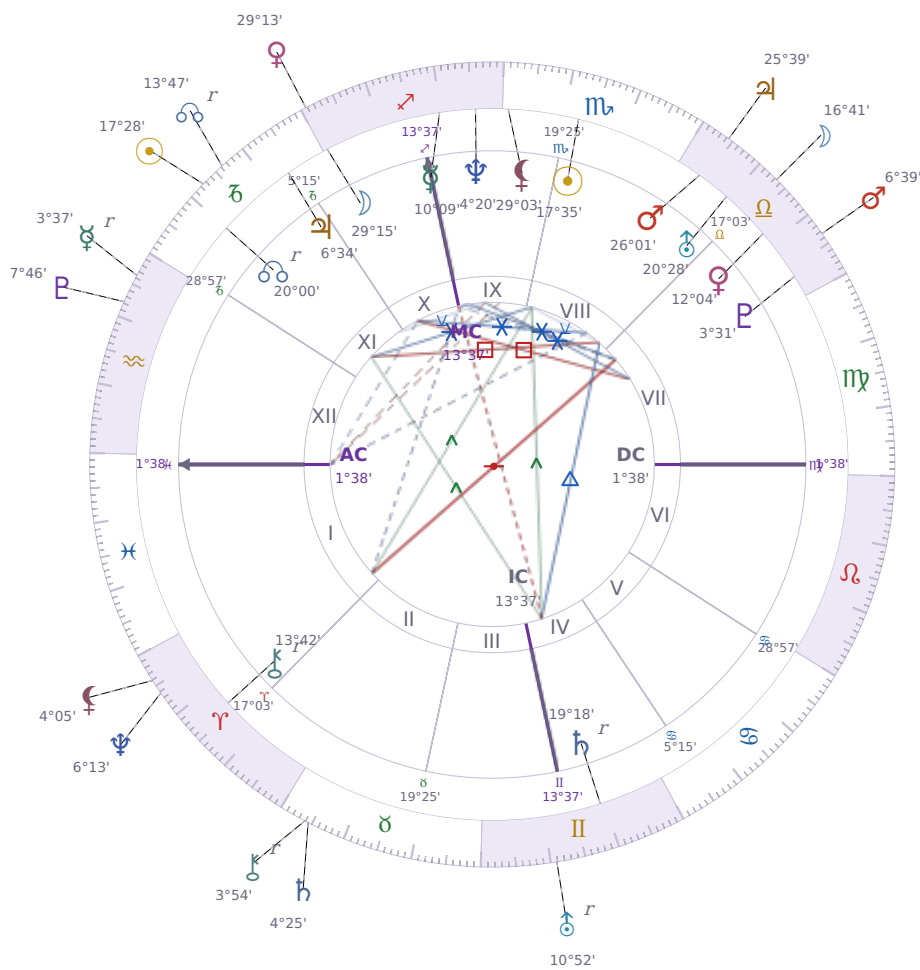

DAILY HOROSCOPE

Eric William Dane

American actor (1972-2026)

♏ Scorpio November 9, 1972 13:42 San Francisco

Sunday, 7 January 2029

TRANSITS FOR TODAY

☉ Sun	in ♏ Capricorn	17°28'32"
☾ Moon	in ♎ Libra	16°41'12"
☿ Mercury	in ♒ Aquarius Rx	3°37'52"
♀ Venus	in ♏ Sagittarius	29°13'40"
♂ Mars	in ♎ Libra	6°39'06"
♃ Jupiter	in ♎ Libra	25°39'42"
♁ Saturn	in ♉ Taurus	4°25'13"

♅ Uranus	in ♊ Gemini Rx	10°52'23"
♆ Neptune	in ♈ Aries	6°13'37"
♇ Pluto	in ♒ Aquarius	7°46'41"
♁ Chiron	in ♉ Taurus Rx	3°54'07"
♁ NNode	in ♑ Capricorn Rx	13°47'33"
♁ Lilith	in ♈ Aries	4°05'05"