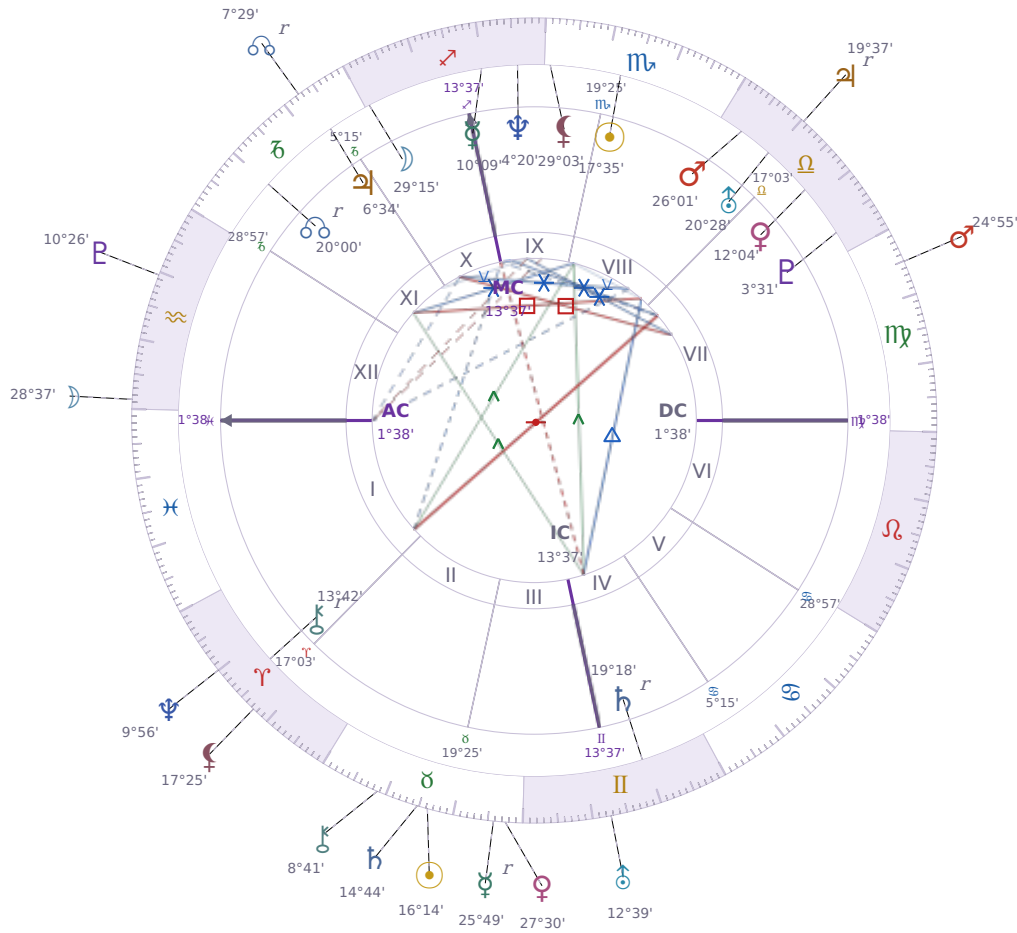

DAILY HOROSCOPE

Eric William Dane

American actor (1972-2026)

♏ Scorpio November 9, 1972 13:42 San Francisco

Sunday, 6 May 2029

TRANSITS FOR TODAY

☉ Sun	in ♉ Taurus	16°14'45"
☾ Moon	in ♒ Aquarius	28°37'51"
☿ Mercury	in ♉ Taurus Rx	25°49'22"
♀ Venus	in ♉ Taurus	27°30'02"
♂ Mars	in ♍ Virgo	24°55'56"
♃ Jupiter	in ♎ Libra Rx	19°37'22"
♄ Saturn	in ♉ Taurus	14°44'20"

♅ Uranus	in ♊ Gemini	12°39'22"
♆ Neptune	in ♈ Aries	9°56'47"
♇ Pluto	in ♒ Aquarius	10°26'52"
♁ Chiron	in ♉ Taurus	8°41'33"
♁ NNode	in ♑ Capricorn Rx	7°29'27"
♁ Lilith	in ♈ Aries	17°25'09"

NATAL PLANETS