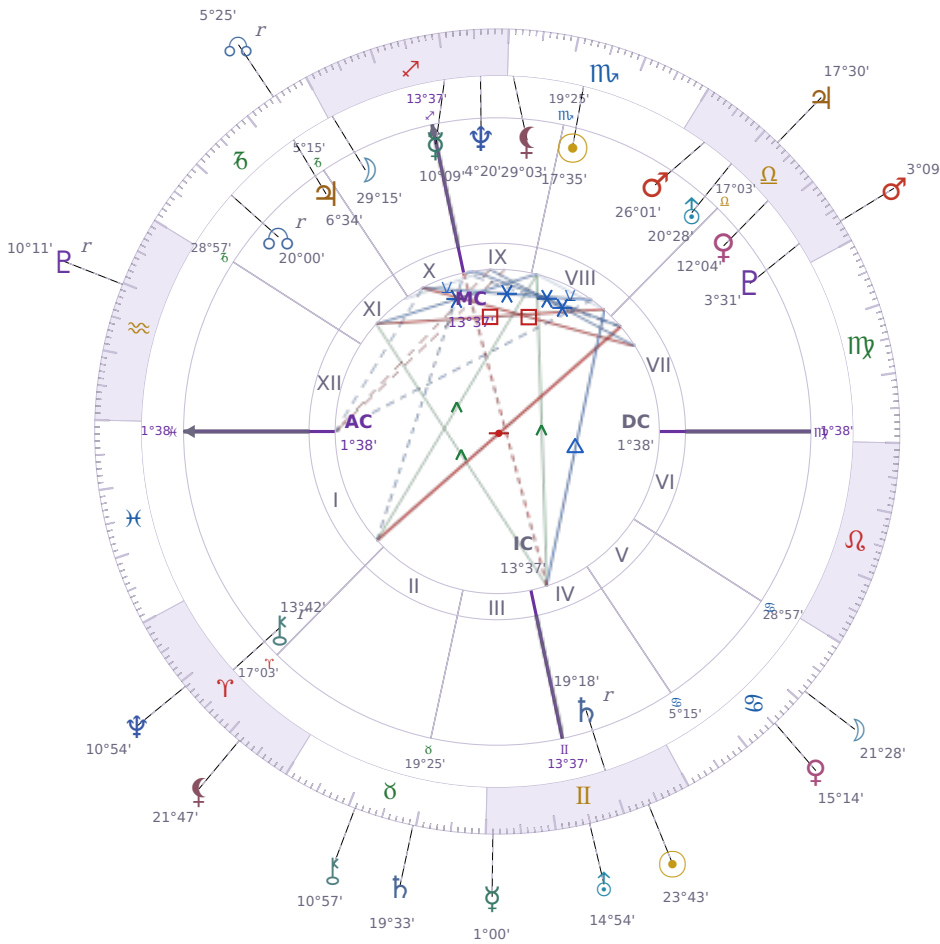

DAILY HOROSCOPE

Eric William Dane

American actor (1972-2026)

♏ Scorpio November 9, 1972 13:42 San Francisco

Thursday, 14 June 2029

TRANSITS FOR TODAY

☉ Sun	in ♊ Gemini	23°43'18"
☾ Moon	in ♋ Cancer	21°28'11"
☿ Mercury	in ♊ Gemini	1°00'35"
♀ Venus	in ♋ Cancer	15°14'10"
♂ Mars	in ♎ Libra	3°09'12"
♃ Jupiter	in ♎ Libra	17°30'27"
♄ Saturn	in ♉ Taurus	19°33'23"

♅ Uranus	in ♊ Gemini	14°54'30"
♆ Neptune	in ♈ Aries	10°54'14"
♇ Pluto	in ♒ Aquarius Rx	10°11'57"
♁ Chiron	in ♉ Taurus	10°57'04"
♁ NNode	in ♑ Capricorn Rx	5°25'33"
♁ Lilith	in ♈ Aries	21°47'14"

### ♃ Jupiter stations Direct

*Jupiter* turning **direct again** means opportunities and decisions that felt stuck or unclear over the past months can finally move ahead with real momentum. What becomes **clearer now** is whether plans, applications, or deals are actually going to work — delays lift and you get actual answers instead of waiting. **Growth starts moving** in the areas where *Jupiter* sits in your chart, so watch for openings in money, work, relationships, or learning that were on pause during the retrograde.