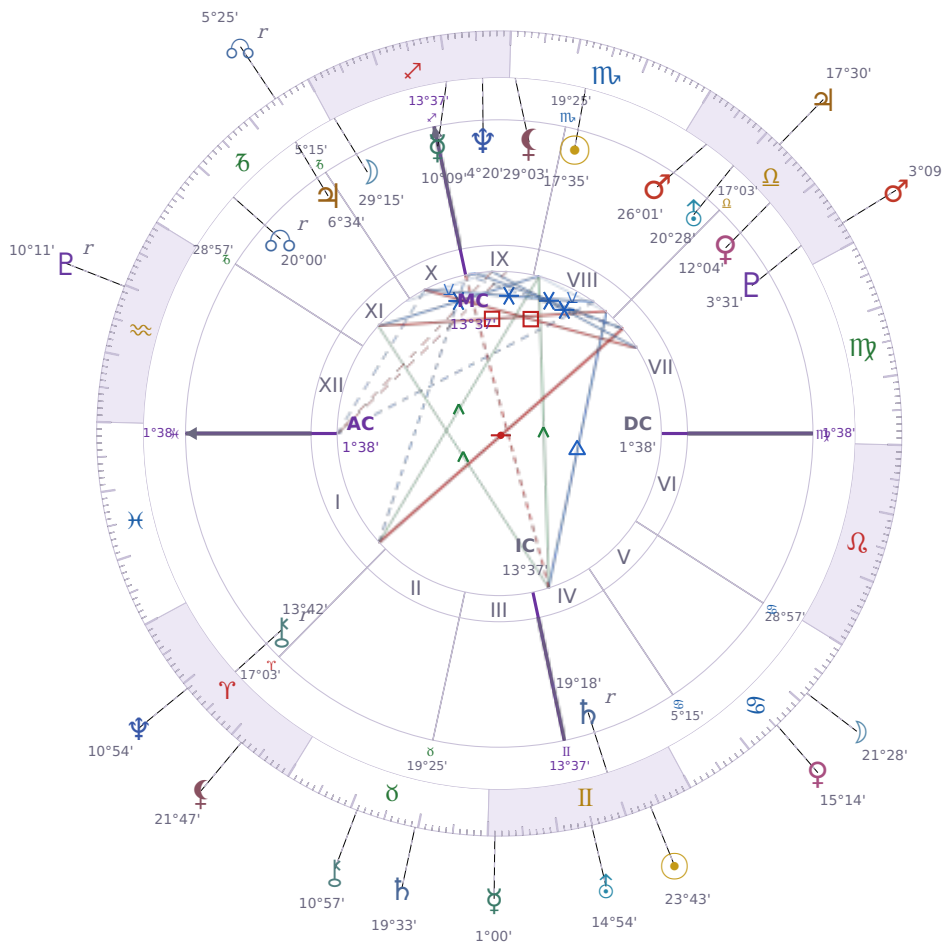

DAILY HOROSCOPE

Eric William Dane

American actor (1972-2026)

♏ Scorpio November 9, 1972 13:42 San Francisco

Thursday, 14 June 2029

TRANSITS FOR TODAY

☉ Sun	in ♊ Gemini	23°43'18"
☾ Moon	in ♋ Cancer	21°28'11"
☿ Mercury	in ♊ Gemini	1°00'35"
♀ Venus	in ♋ Cancer	15°14'10"
♂ Mars	in ♎ Libra	3°09'12"
♃ Jupiter	in ♎ Libra	17°30'27"
♄ Saturn	in ♉ Taurus	19°33'23"

♅ Uranus	in ♊ Gemini	14°54'30"
♆ Neptune	in ♈ Aries	10°54'14"
♇ Pluto	in ♒ Aquarius Rx	10°11'57"
♁ Chiron	in ♉ Taurus	10°57'04"
♁ NNode	in ♑ Capricorn Rx	5°25'33"
♁ Lilith	in ♈ Aries	21°47'14"

NATAL PLANETS

♃ Jupiter stations Direct

Jupiter turning **direct again** means opportunities and decisions that felt stuck or unclear over the past months can finally move ahead with real momentum. What becomes **clearer now** is whether plans, applications, or deals are actually going to work — delays lift and you get actual answers instead of waiting. **Growth starts moving** in the areas where *Jupiter* sits in your chart, so watch for openings in money, work, relationships, or learning that were on pause during the retrograde.