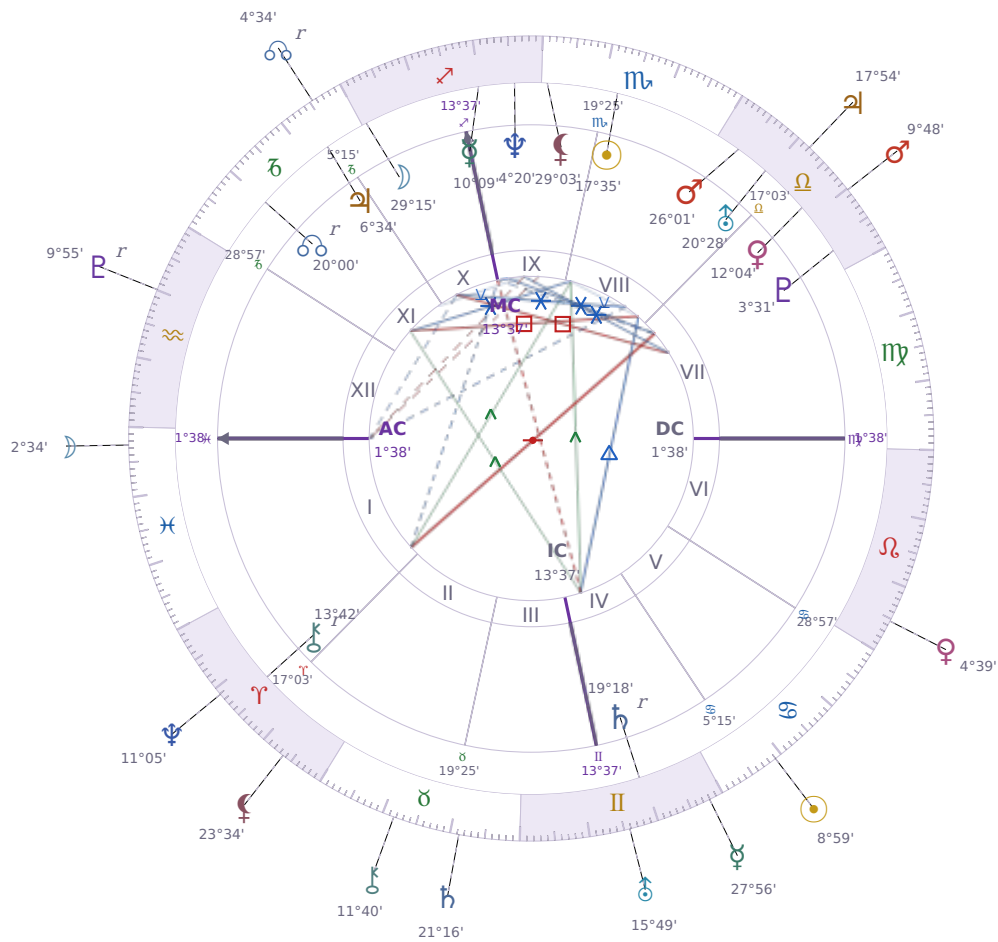

DAILY HOROSCOPE

Eric William Dane

American actor (1972-2026)

♏ Scorpio November 9, 1972 13:42 San Francisco

Saturday, 30 June 2029

TRANSITS FOR TODAY

|           |             |           |
|-----------|-------------|-----------|
| ☉ Sun     | in ♋ Cancer | 8°59'12"  |
| ☾ Moon    | in ♓ Pisces | 2°34'14"  |
| ☿ Mercury | in ♊ Gemini | 27°56'31" |
| ♀ Venus   | in ♌ Leo    | 4°39'47"  |
| ♂ Mars    | in ♎ Libra  | 9°48'10"  |
| ♃ Jupiter | in ♎ Libra  | 17°54'59" |
| ♄ Saturn  | in ♉ Taurus | 21°16'42" |

|           |                   |           |
|-----------|-------------------|-----------|
| ♅ Uranus  | in ♊ Gemini       | 15°49'22" |
| ♆ Neptune | in ♈ Aries        | 11°05'26" |
| ♇ Pluto   | in ♒ Aquarius Rx  | 9°55'55"  |
| ♁ Chiron  | in ♉ Taurus       | 11°40'32" |
| ♁ NNode   | in ♑ Capricorn Rx | 4°34'43"  |
| ♁ Lilith  | in ♈ Aries        | 23°34'43" |

## NATAL PLANETS

|              |                  |           |       |
|--------------|------------------|-----------|-------|
| ☉ Sun        | in ♏ Scorpio     | 17°35'52" | VIII  |
| ☾ Moon       | in ♐ Sagittarius | 29°15'47" | X     |
| ☿ Mercury    | in ♐ Sagittarius | 10°09'58" | IX    |
| ♀ Venus      | in ♎ Libra       | 12°04'48" | VII   |
| ♂ Mars       | in ♎ Libra       | 26°01'24" | VIII  |
| ♃ Jupiter    | in ♑ Capricorn   | 6°34'14"  | XI    |
| ♄ Saturn     | in ♊ Gemini      | 19°18'56" | IV Rx |
| ♅ Uranus     | in ♎ Libra       | 20°28'57" | VIII  |
| ♆ Neptune    | in ♐ Sagittarius | 4°20'25"  | IX    |
| ♇ Pluto      | in ♎ Libra       | 3°31'17"  | VII   |
| ♁ Chiron     | in ♈ Aries       | 13°42'19" | I Rx  |
| ♁ North Node | in ♑ Capricorn   | 20°00'39" | XI Rx |
| ♁ Lilith     | in ♏ Scorpio     | 29°03'37" | IX    |

## KEY TRANSIT FACTORS